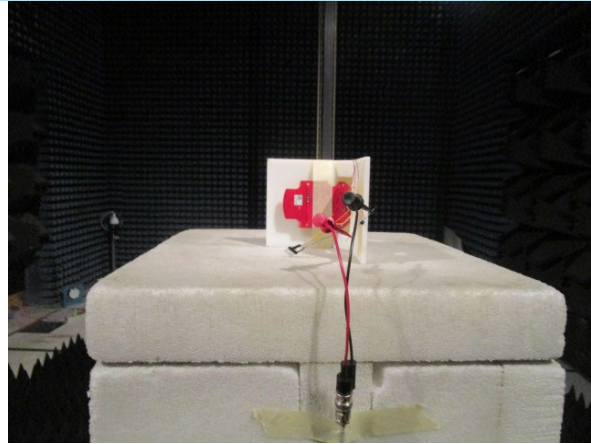

Test Photos Exhibit

Vertical EUT Orientation

Side EUT Orientation

Flat EUT Orientation

30-200 MHz

200-1000 MHz

1-10 GHz

Laird Connectivity LLC • W66 N220 Commerce Court Cedarburg, Wisconsin 53012 • 262.375.4400