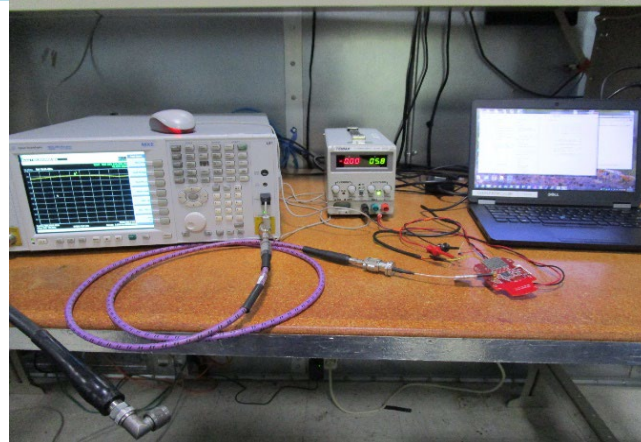

Test Photos Exhibit

Vertical EUT Orientation

Side EUT Orientation

Flat EUT Orientation

30-200 MHz

200-1000 MHz

1-10 GHz

Laird Connectivity LLC • W66 N220 Commerce Court Cedarburg, Wisconsin 53012 • 262.375.4400