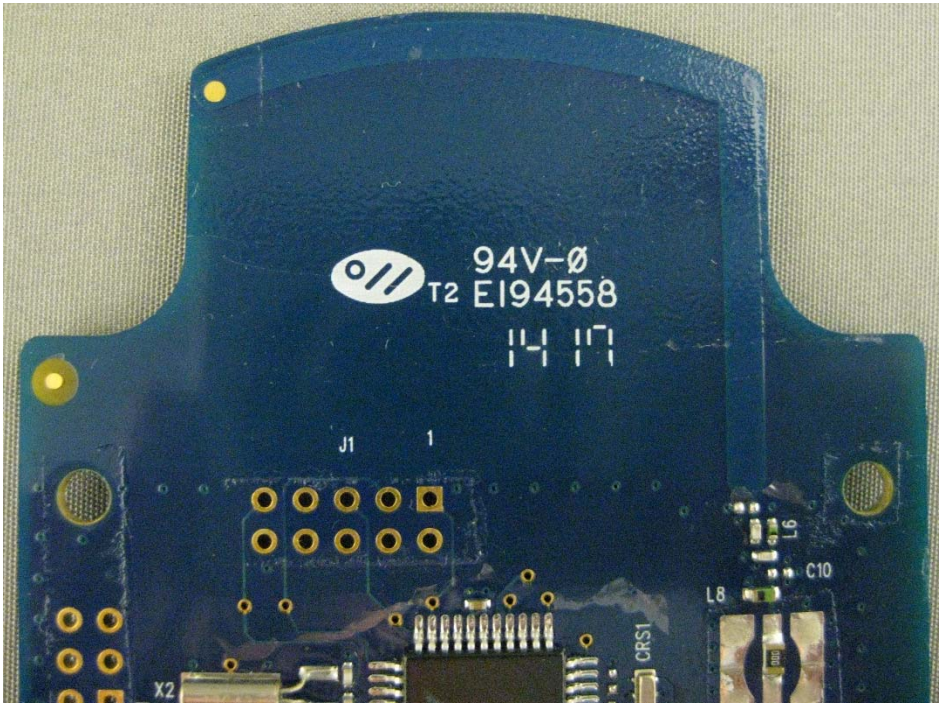

EXTERNAL PHOTOS	
Company Name	Allegion
Model #	COMAD400V2
FCC ID #	XPB-COMAD400V2
IC #	8053B-COMAD400V2

Trace Antenna

Close-up of trace antenna

EXTERNAL PHOTOS	
Company Name	Allegion
Model #	COMAD400V2
FCC ID #	XPB-COMAD400V2
IC #	8053B-COMAD400V2

Backside

Board with Cable connection

EXTERNAL PHOTOS	
Company Name	Allegion
Model #	COMAD400V2
FCC ID #	XPB-COMAD400V2
IC #	8053B-COMAD400V2

Close-up of cable to module connection

MA-CL92-5 Quasi-Omni Panel Antenna

EXTERNAL PHOTOS	
Company Name	Allegion
Model #	COMAD400V2
FCC ID #	XPB-COMAD400V2
IC #	8053B-COMAD400V2

EXTERNAL PHOTOS	
Company Name	Allegion
Model #	COMAD400V2
FCC ID #	XPB-COMAD400V2
IC #	8053B-COMAD400V2