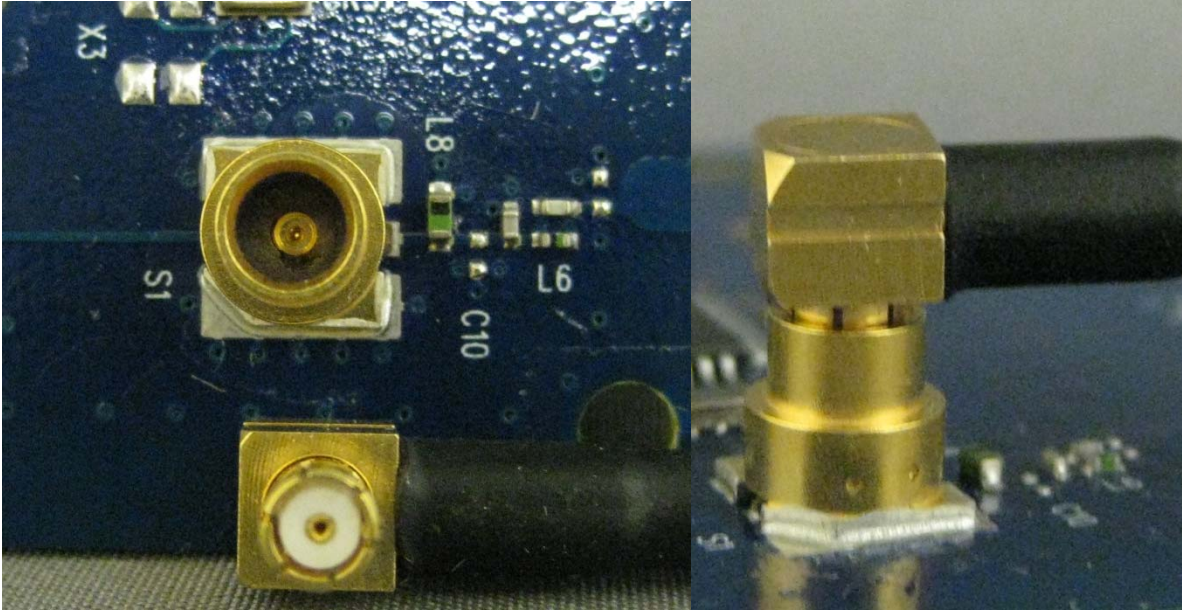

EXTERNAL PHOTOS	
Company Name	Allegion
Model #	COMAD400V2
FCC ID #	XPB-COMAD400V2
IC #	8053B-COMAD400V2

Trace Antenna

Close-up of trace antenna

EXTERNAL PHOTOS	
Company Name	Allegion
Model #	COMAD400V2
FCC ID #	XPB-COMAD400V2
IC #	8053B-COMAD400V2

Backside

Board with Cable connection

EXTERNAL PHOTOS	
Company Name	Allegion
Model #	COMAD400V2
FCC ID #	XPB-COMAD400V2
IC #	8053B-COMAD400V2

Close-up of cable to module connection

MA-CL92-5 Quasi-Omni Panel Antenna

EXTERNAL PHOTOS	
Company Name	Allegion
Model #	COMAD400V2
FCC ID #	XPB-COMAD400V2
IC #	8053B-COMAD400V2

EXTERNAL PHOTOS	
Company Name	Allegion
Model #	COMAD400V2
FCC ID #	XPB-COMAD400V2
IC #	8053B-COMAD400V2