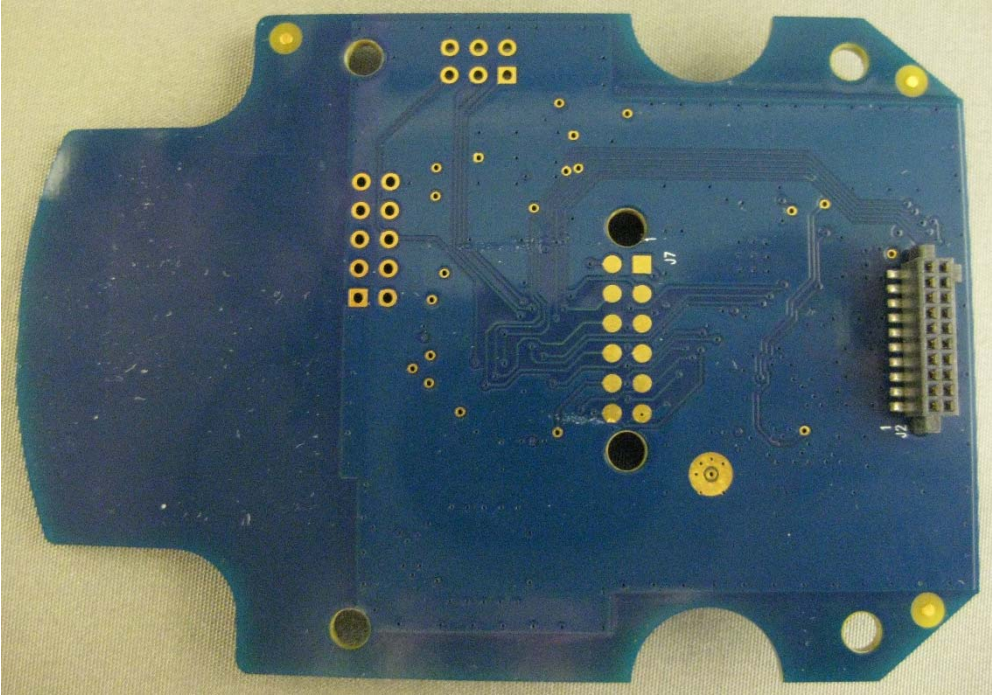

EXTERNAL PHOTOS	
Company Name	Allegion
Model #	COMAD400V2
FCC ID #	XPB-COMAD400V2
IC #	8053B-COMAD400V2

Trace Antenna

Close-up of trace antenna

EXTERNAL PHOTOS	
Company Name	Allegion
Model #	COMAD400V2
FCC ID #	XPB-COMAD400V2
IC #	8053B-COMAD400V2

Backside

Board with Cable connection

EXTERNAL PHOTOS	
Company Name	Allegion
Model #	COMAD400V2
FCC ID #	XPB-COMAD400V2
IC #	8053B-COMAD400V2

Close-up of cable to module connection

MA-CL92-5 Quasi-Omni Panel Antenna

EXTERNAL PHOTOS	
Company Name	Allegion
Model #	COMAD400V2
FCC ID #	XPB-COMAD400V2
IC #	8053B-COMAD400V2

EXTERNAL PHOTOS	
Company Name	Allegion
Model #	COMAD400V2
FCC ID #	XPB-COMAD400V2
IC #	8053B-COMAD400V2