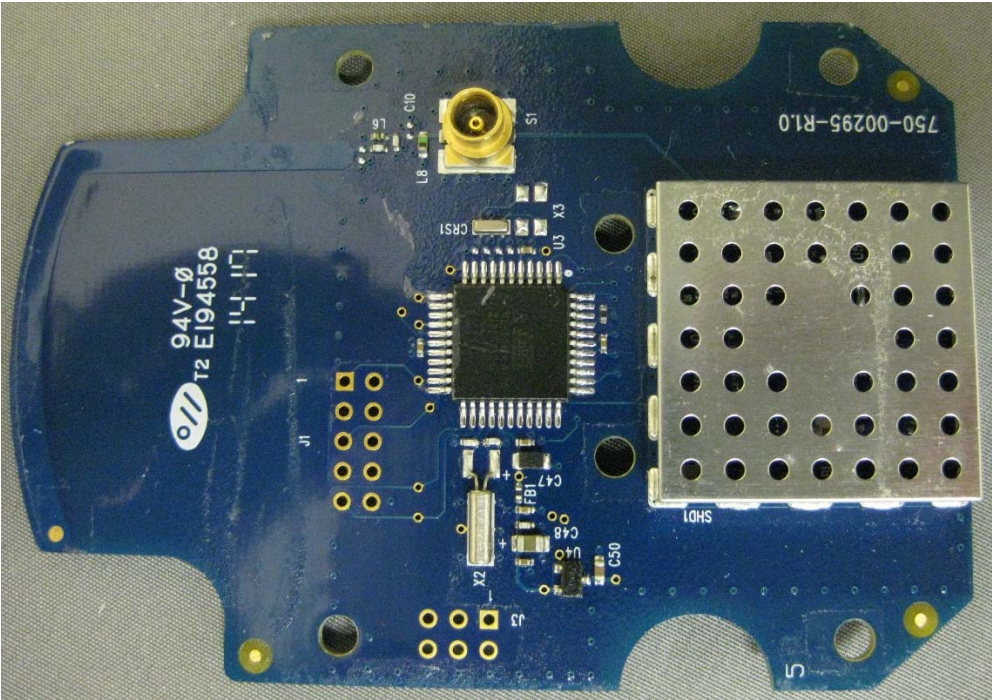

EXTERNAL PHOTOS	
Company Name	Allegion
Model #	COMAD400V2
FCC ID #	XPB-COMAD400V2
IC #	8053B-COMAD400V2

Trace Antenna

Close-up of trace antenna

EXTERNAL PHOTOS	
Company Name	Allegion
Model #	COMAD400V2
FCC ID #	XPB-COMAD400V2
IC #	8053B-COMAD400V2

Backside

Board with Cable connection

EXTERNAL PHOTOS	
Company Name	Allegion
Model #	COMAD400V2
FCC ID #	XPB-COMAD400V2
IC #	8053B-COMAD400V2

Close-up of cable to module connection

MA-CL92-5 Quasi-Omni Panel Antenna

EXTERNAL PHOTOS	
Company Name	Allegion
Model #	COMAD400V2
FCC ID #	XPB-COMAD400V2
IC #	8053B-COMAD400V2

EXTERNAL PHOTOS	
Company Name	Allegion
Model #	COMAD400V2
FCC ID #	XPB-COMAD400V2
IC #	8053B-COMAD400V2