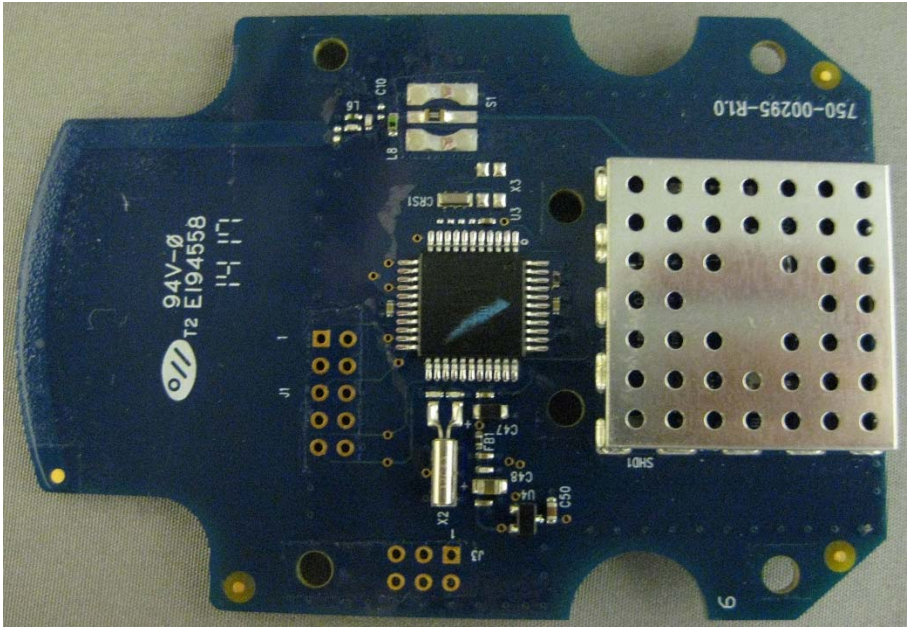

EXTERNAL PHOTOS	
Company Name	Allegion
Model #	COMAD400V2
FCC ID #	XPB-COMAD400V2
IC #	8053B-COMAD400V2

Trace Antenna

Close-up of trace antenna

EXTERNAL PHOTOS	
Company Name	Allegion
Model #	COMAD400V2
FCC ID #	XPB-COMAD400V2
IC #	8053B-COMAD400V2

Backside

Board with Cable connection

EXTERNAL PHOTOS	
Company Name	Allegion
Model #	COMAD400V2
FCC ID #	XPB-COMAD400V2
IC #	8053B-COMAD400V2

Close-up of cable to module connection

MA-CL92-5 Quasi-Omni Panel Antenna

EXTERNAL PHOTOS	
Company Name	Allegion
Model #	COMAD400V2
FCC ID #	XPB-COMAD400V2
IC #	8053B-COMAD400V2

EXTERNAL PHOTOS	
Company Name	Allegion
Model #	COMAD400V2
FCC ID #	XPB-COMAD400V2
IC #	8053B-COMAD400V2