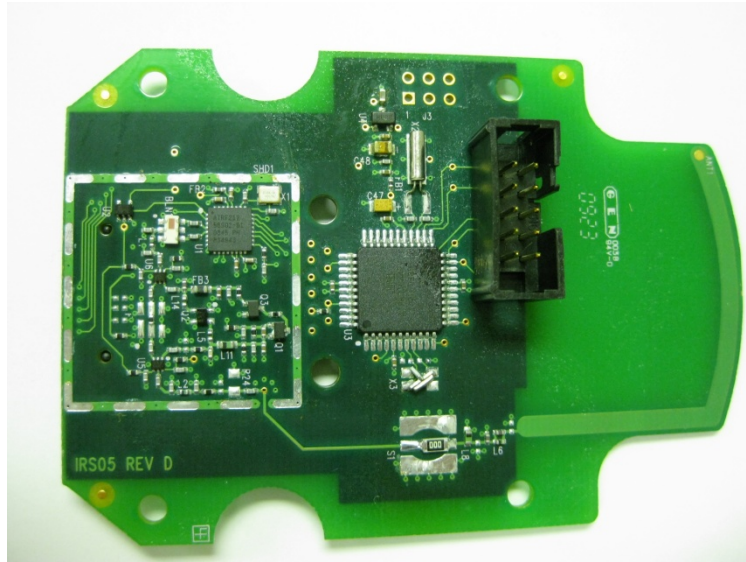

INTERNAL PHOTOS

Company Name	Ingersoll Rand Security Technologies
Model #	23520463
FCC ID #	XPB-COMAD400
IC #	8053B-COMAD400

Open for Inspection

Close Up of RF Section