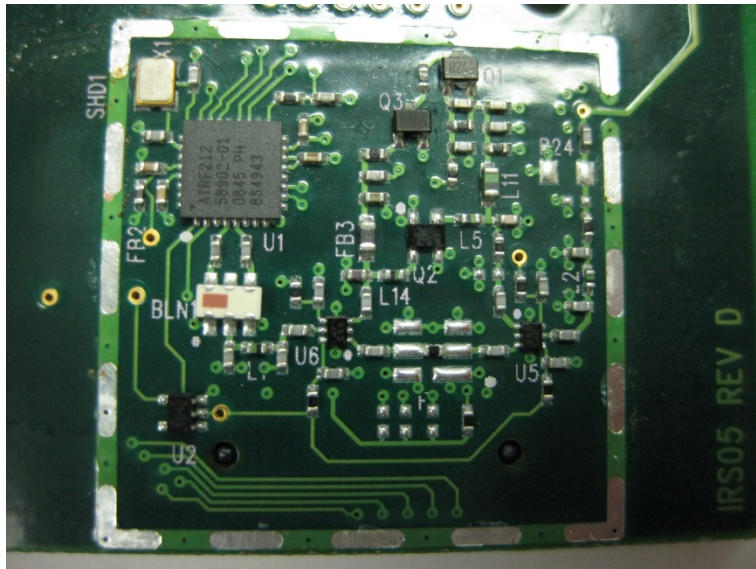

INTERNAL PHOTOS

Company Name	Ingersoll Rand Security Technologies
Model #	23520463
FCC ID #	XPB-COMAD400
IC #	8053B-COMAD400

Open for Inspection

Close Up of RF Section