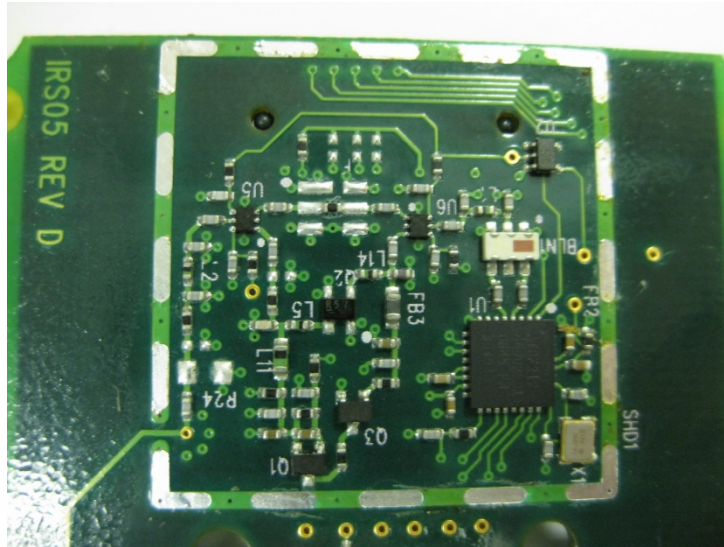

## INTERNAL PHOTOS

Company Name	Ingersoll Rand Security Technologies
Model #	23364490
FCC ID #	XPB-COMAD400
IC #	8053B-COMAD400

Open for Inspection

Close Up of RF Section View #1

## INTERNAL PHOTOS

Company Name	Ingersoll Rand Security Technologies
Model #	23364490
FCC ID #	XPB-COMAD400
IC #	8053B-COMAD400

Close Up of RF Section, View #2

Close Up of RF Section, View #3