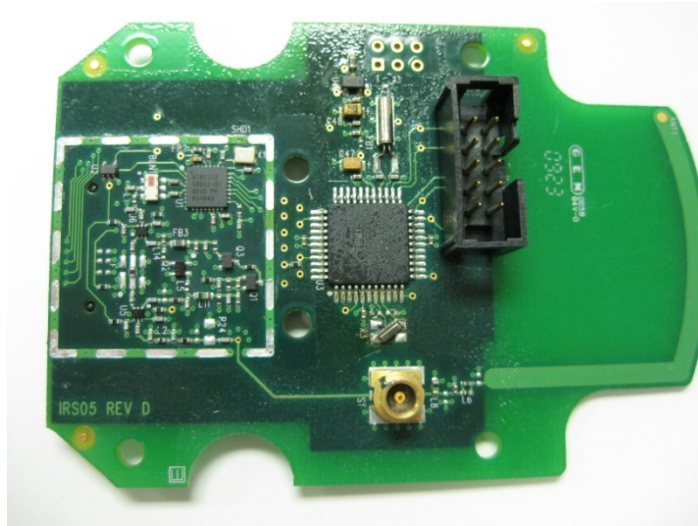

## INTERNAL PHOTOS

Company Name	Ingersoll Rand Security Technologies
Model #	23364490
FCC ID #	XPB-COMAD400
IC #	8053B-COMAD400

Open for Inspection

Close Up of RF Section View #1

## INTERNAL PHOTOS

Company Name	Ingersoll Rand Security Technologies
Model #	23364490
FCC ID #	XPB-COMAD400
IC #	8053B-COMAD400

Close Up of RF Section, View #2

Close Up of RF Section, View #3