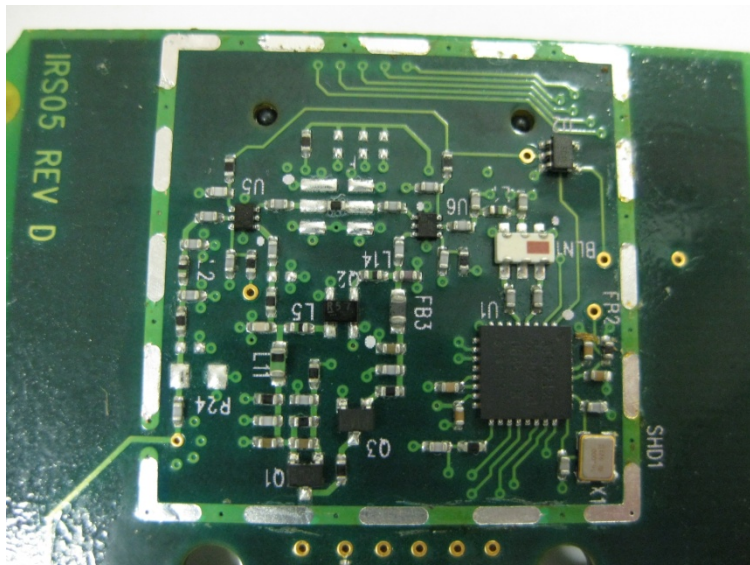

## INTERNAL PHOTOS

Company Name	Ingersoll Rand Security Technologies
Model #	23364490
FCC ID #	XPB-COMAD400
IC #	8053B-COMAD400

Open for Inspection

Close Up of RF Section View #1

## INTERNAL PHOTOS

Company Name	Ingersoll Rand Security Technologies
Model #	23364490
FCC ID #	XPB-COMAD400
IC #	8053B-COMAD400

Close Up of RF Section, View #2

Close Up of RF Section, View #3