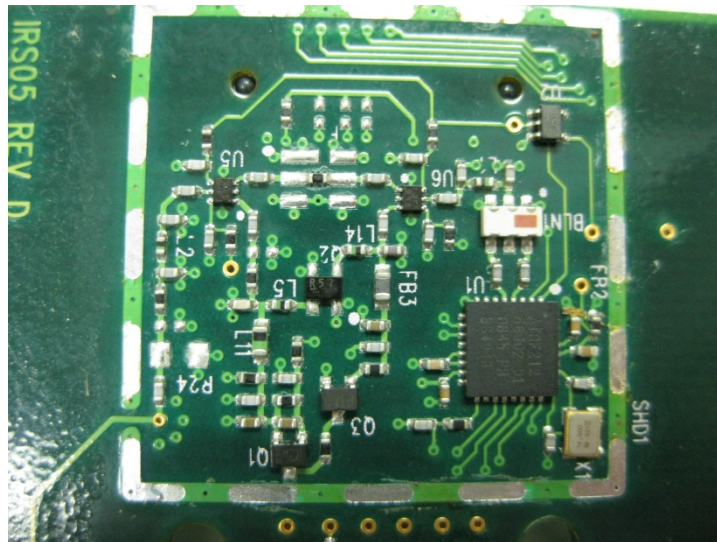

## INTERNAL PHOTOS

Company Name	Ingersoll Rand Security Technologies
Model #	23364490
FCC ID #	XPB-COMAD400
IC #	8053B-COMAD400

Open for Inspection

Close Up of RF Section View #1

## INTERNAL PHOTOS

Company Name	Ingersoll Rand Security Technologies
Model #	23364490
FCC ID #	XPB-COMAD400
IC #	8053B-COMAD400

Close Up of RF Section, View #2

Close Up of RF Section, View #3