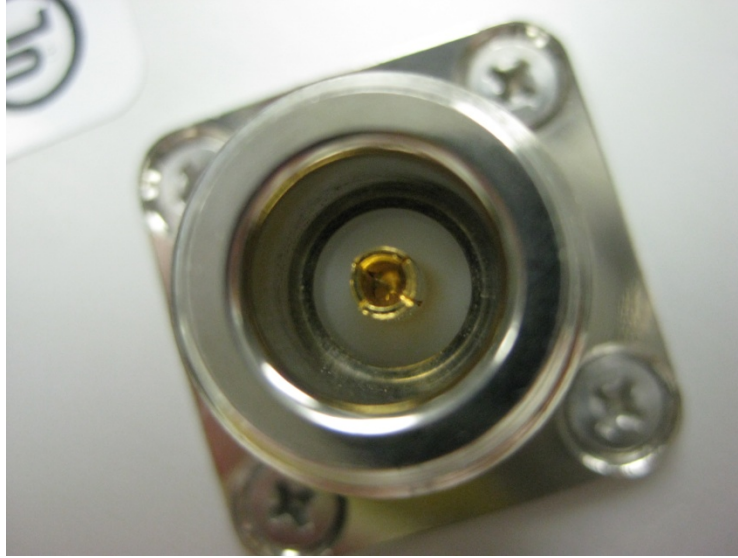

<u>EXTERNAL PHOTOS</u>	
Company Name	Ingersoll Rand Security Technologies
Model #	23364490 with Dome Antenna
FCC ID #	XPB-COMAD400
IC #	8053B-COMAD400

Module with Dome Antenna

Front side of Dome Antenna

EXTERNAL PHOTOS

Company Name	Ingersoll Rand Security Technologies
Model #	23364490 with Dome Antenna
FCC ID #	XPB-COMAD400
IC #	8053B-COMAD400

Antenna Connected to Module

Antenna Connector to Module

<u>EXTERNAL PHOTOS</u>	
Company Name	Ingersoll Rand Security Technologies
Model #	23364490 with Dome Antenna
FCC ID #	XPB-COMAD400
IC #	8053B-COMAD400

Antenna Connectors I

Antenna Connectors II

EXTERNAL PHOTOS

Company Name	Ingersoll Rand Security Technologies
Model #	23364490 with Dome Antenna
FCC ID #	XPB-COMAD400
IC #	8053B-COMAD400

Antenna Connectors III