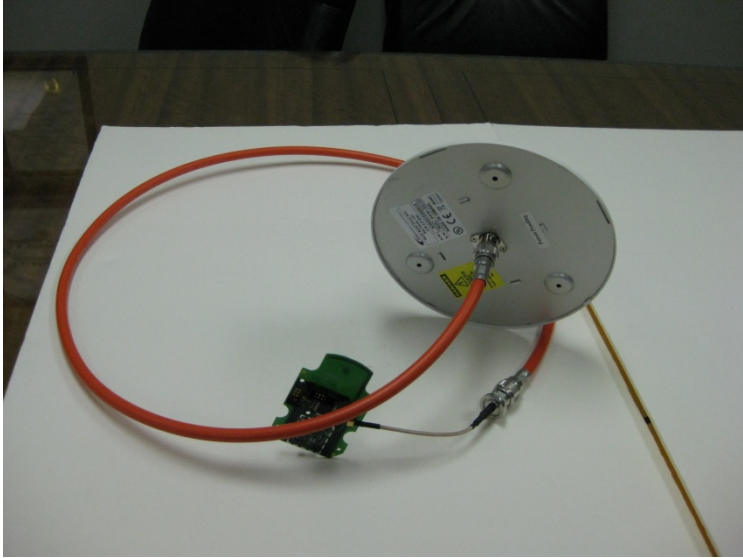

<u>EXTERNAL PHOTOS</u>	
Company Name	Ingersoll Rand Security Technologies
Model #	23364490 with Dome Antenna
FCC ID #	XPB-COMAD400
IC #	8053B-COMAD400

Module with Dome Antenna

Front side of Dome Antenna

EXTERNAL PHOTOS

Company Name	Ingersoll Rand Security Technologies
Model #	23364490 with Dome Antenna
FCC ID #	XPB-COMAD400
IC #	8053B-COMAD400

Antenna Connected to Module

Antenna Connector to Module

<u>EXTERNAL PHOTOS</u>	
Company Name	Ingersoll Rand Security Technologies
Model #	23364490 with Dome Antenna
FCC ID #	XPB-COMAD400
IC #	8053B-COMAD400

Antenna Connectors I

Antenna Connectors II

EXTERNAL PHOTOS

Company Name	Ingersoll Rand Security Technologies
Model #	23364490 with Dome Antenna
FCC ID #	XPB-COMAD400
IC #	8053B-COMAD400

Antenna Connectors III