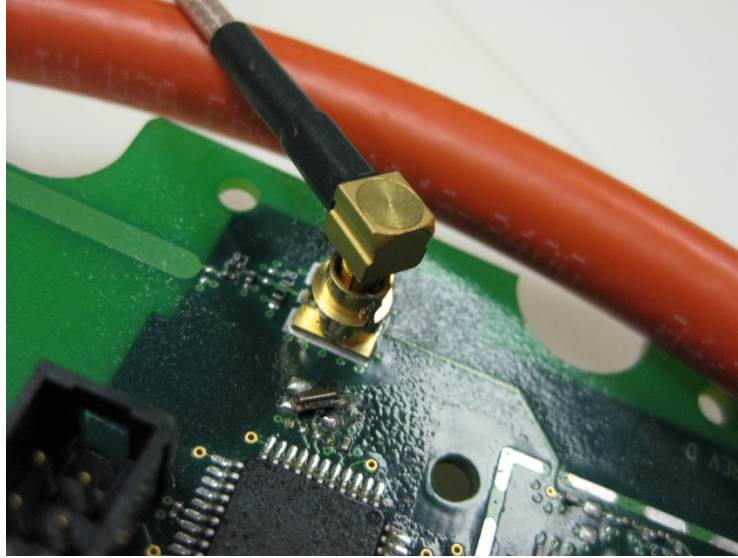

<u>EXTERNAL PHOTOS</u>	
Company Name	Ingersoll Rand Security Technologies
Model #	23364490 with Dome Antenna
FCC ID #	XPB-COMAD400
IC #	8053B-COMAD400

Module with Dome Antenna

Front side of Dome Antenna

EXTERNAL PHOTOS

Company Name	Ingersoll Rand Security Technologies
Model #	23364490 with Dome Antenna
FCC ID #	XPB-COMAD400
IC #	8053B-COMAD400

Antenna Connected to Module

Antenna Connector to Module

<u>EXTERNAL PHOTOS</u>	
Company Name	Ingersoll Rand Security Technologies
Model #	23364490 with Dome Antenna
FCC ID #	XPB-COMAD400
IC #	8053B-COMAD400

Antenna Connectors I

Antenna Connectors II

EXTERNAL PHOTOS

Company Name	Ingersoll Rand Security Technologies
Model #	23364490 with Dome Antenna
FCC ID #	XPB-COMAD400
IC #	8053B-COMAD400

Antenna Connectors III