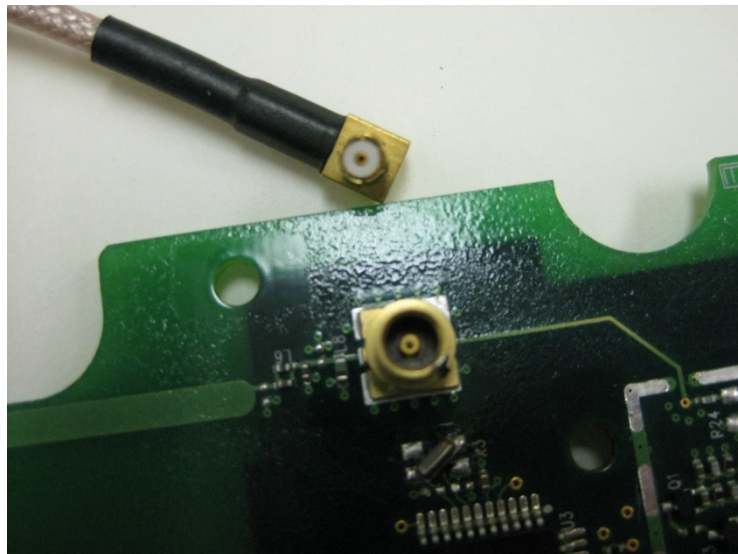

<u>EXTERNAL PHOTOS</u>	
Company Name	Ingersoll Rand Security Technologies
Model #	23364490 with Dome Antenna
FCC ID #	XPB-COMAD400
IC #	8053B-COMAD400

Module with Dome Antenna

Front side of Dome Antenna

EXTERNAL PHOTOS

Company Name	Ingersoll Rand Security Technologies
Model #	23364490 with Dome Antenna
FCC ID #	XPB-COMAD400
IC #	8053B-COMAD400

Antenna Connected to Module

Antenna Connector to Module

<u>EXTERNAL PHOTOS</u>	
Company Name	Ingersoll Rand Security Technologies
Model #	23364490 with Dome Antenna
FCC ID #	XPB-COMAD400
IC #	8053B-COMAD400

Antenna Connectors I

Antenna Connectors II

EXTERNAL PHOTOS

Company Name	Ingersoll Rand Security Technologies
Model #	23364490 with Dome Antenna
FCC ID #	XPB-COMAD400
IC #	8053B-COMAD400

Antenna Connectors III