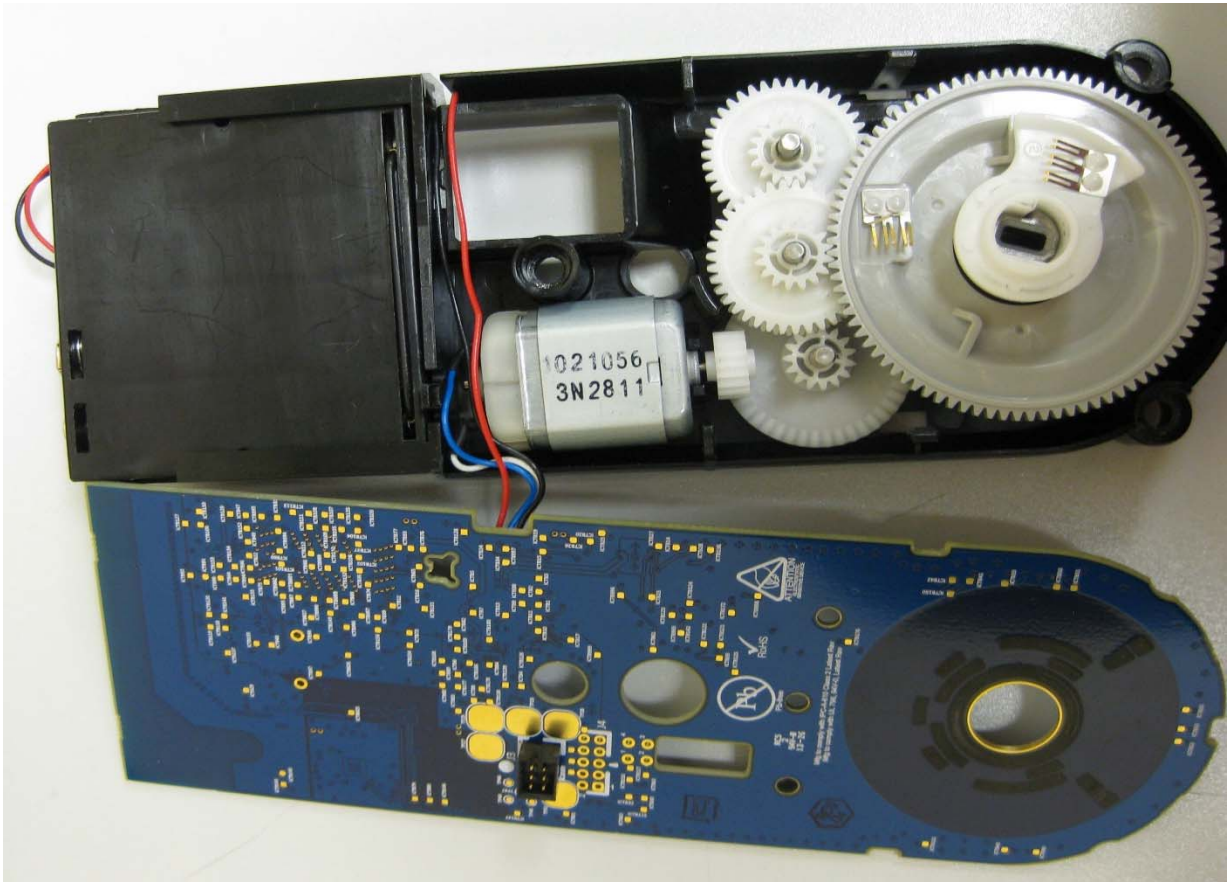

INTERNAL PHOTOS	
Company Name	Ingersoll Rand Security Technologies
Model #	24529380
FCC ID #	XPB-CHEETAH
IC #	8053B-CHEETAH

Photos of Less Populated PCB

INTERNAL PHOTOS	
Company Name	Ingersoll Rand Security Technologies
Model #	24529380
FCC ID #	XPB-CHEETAH
IC #	8053B-CHEETAH

<u>INTERNAL PHOTOS</u>	
Company Name	Ingersoll Rand Security Technologies
Model #	24529380
FCC ID #	XPB-CHEETAH
IC #	8053B-CHEETAH

Photos of More Populated PCB

INTERNAL PHOTOS

Company Name	Ingersoll Rand Security Technologies
Model #	24529380
FCC ID #	XPB-CHEETAH
IC #	8053B-CHEETAH