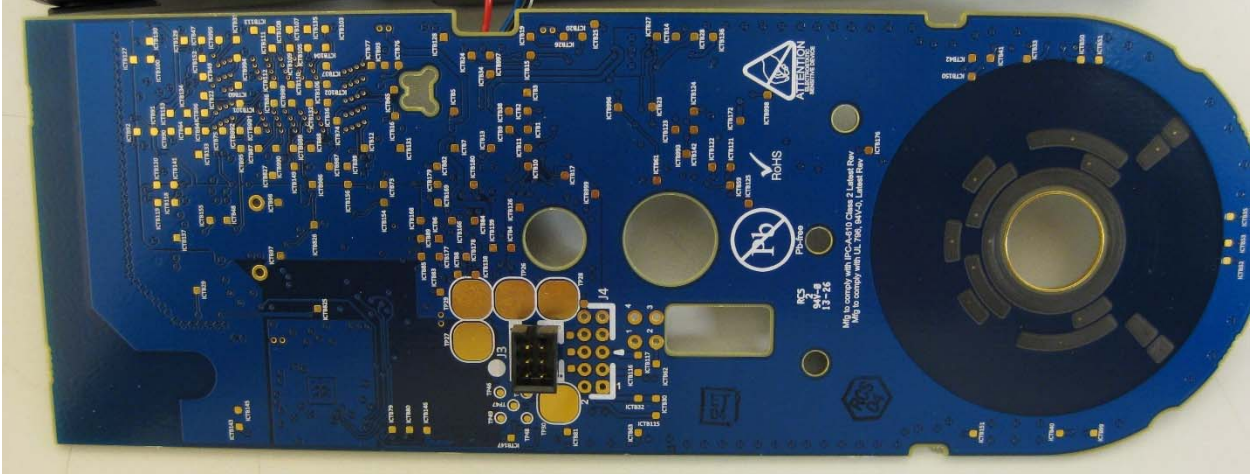

INTERNAL PHOTOS	
Company Name	Ingersoll Rand Security Technologies
Model #	24529380
FCC ID #	XPB-CHEETAH
IC #	8053B-CHEETAH

Photos of Less Populated PCB

INTERNAL PHOTOS	
Company Name	Ingersoll Rand Security Technologies
Model #	24529380
FCC ID #	XPB-CHEETAH
IC #	8053B-CHEETAH

<u>INTERNAL PHOTOS</u>	
Company Name	Ingersoll Rand Security Technologies
Model #	24529380
FCC ID #	XPB-CHEETAH
IC #	8053B-CHEETAH

Photos of More Populated PCB

INTERNAL PHOTOS

Company Name	Ingersoll Rand Security Technologies
Model #	24529380
FCC ID #	XPB-CHEETAH
IC #	8053B-CHEETAH