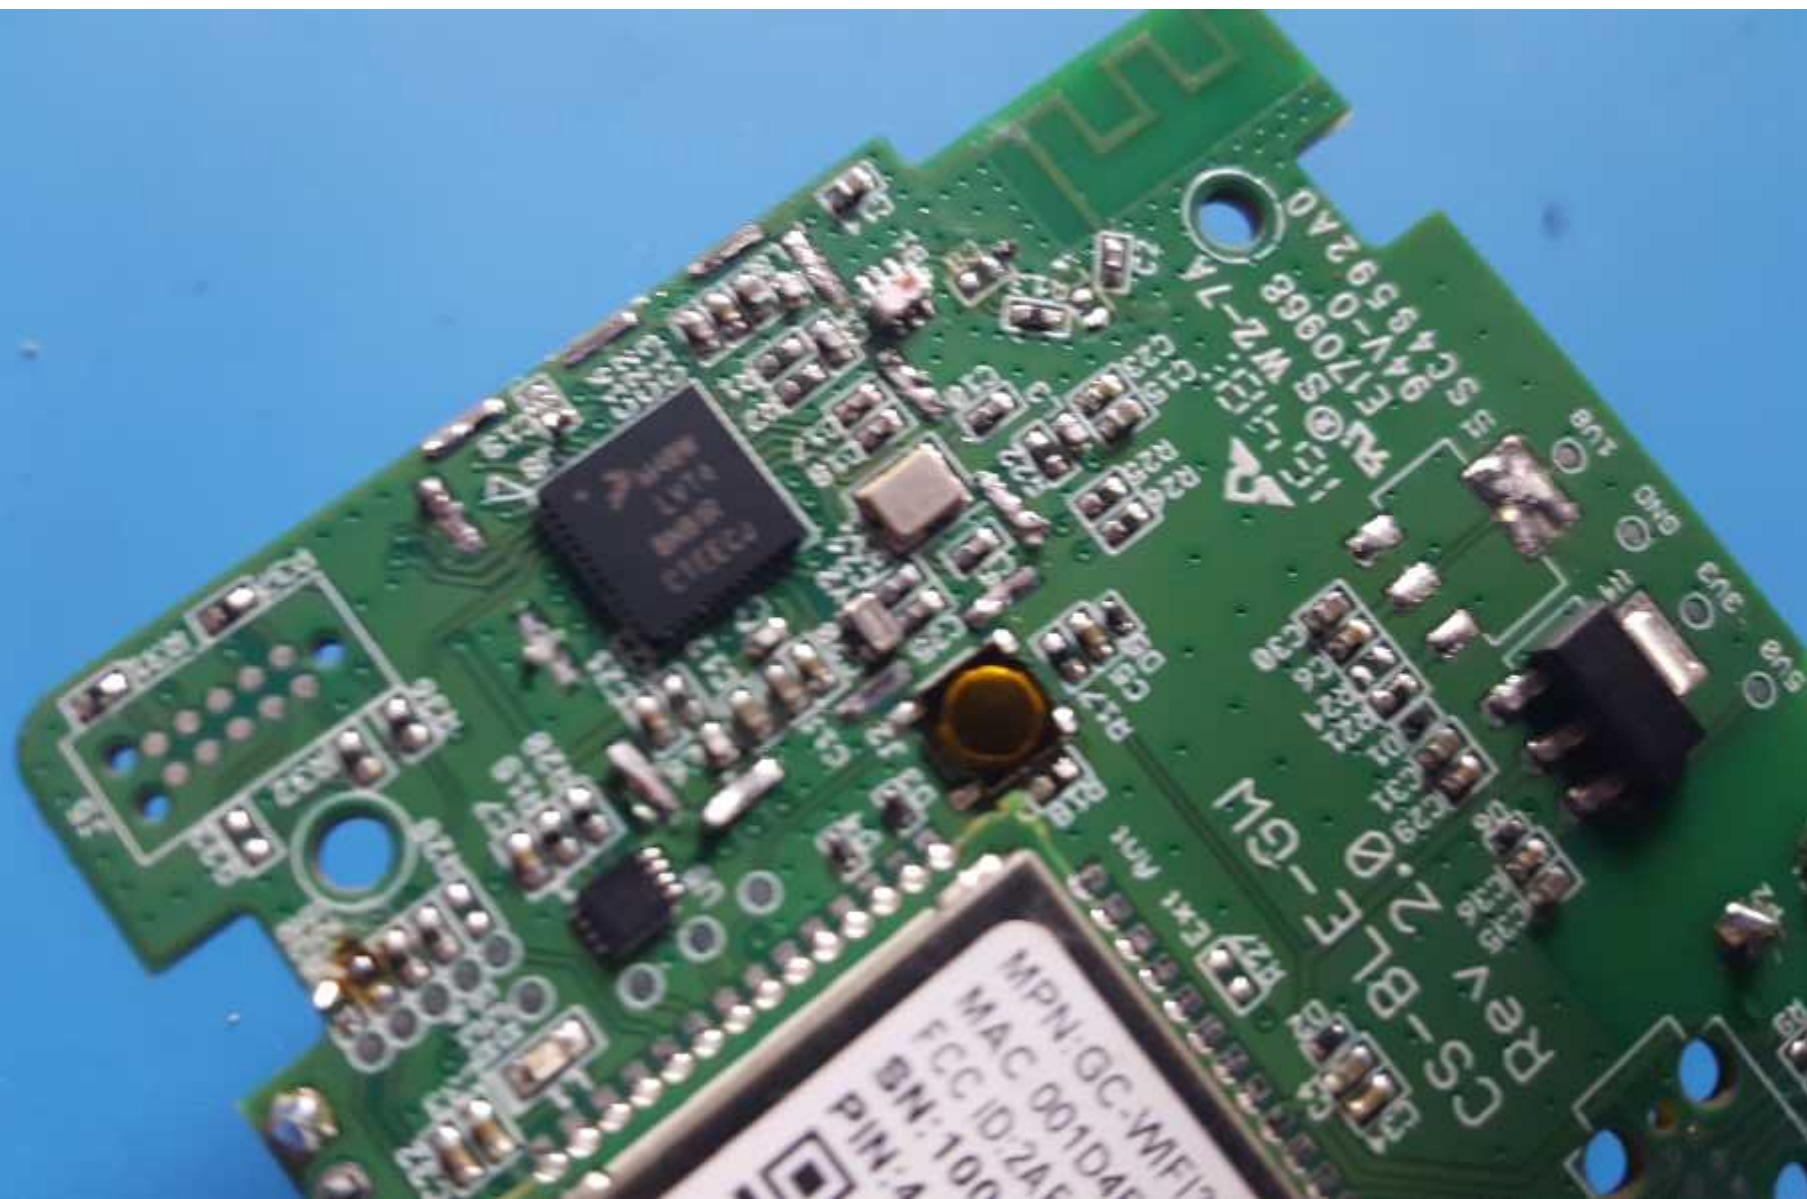

WIFI MODULE

BLE RADIO

WIFI MODULE  
INTEGRAL  
ANTENNA

BLE RADIO  
ANTENNA

MPN: GC-WF1  
MAC: 001D4F  
FCC ID: 2AE  
BN: 100  
PIN: A

REV: 2.0-BLF-GM  
S C94V-0968  
W2-7A  
S C94V-0968  
W2-7A

MPN: GC-WIFI300-SMT-01  
MAC: 001D4B02102B  
FCC ID: 2AFC3WIFI300SMT01  
SN: 1000044  
PIN: 492-86-598

**CE**  
**RoHS**  
4916

CS-BLE-2.0-QM  
Rev 2.0-QM

IE-411: 94V-0E170968  
RoHS WZ-7A BC4891080  
GC-WIFI300-SMT-01  
Rev 1.1