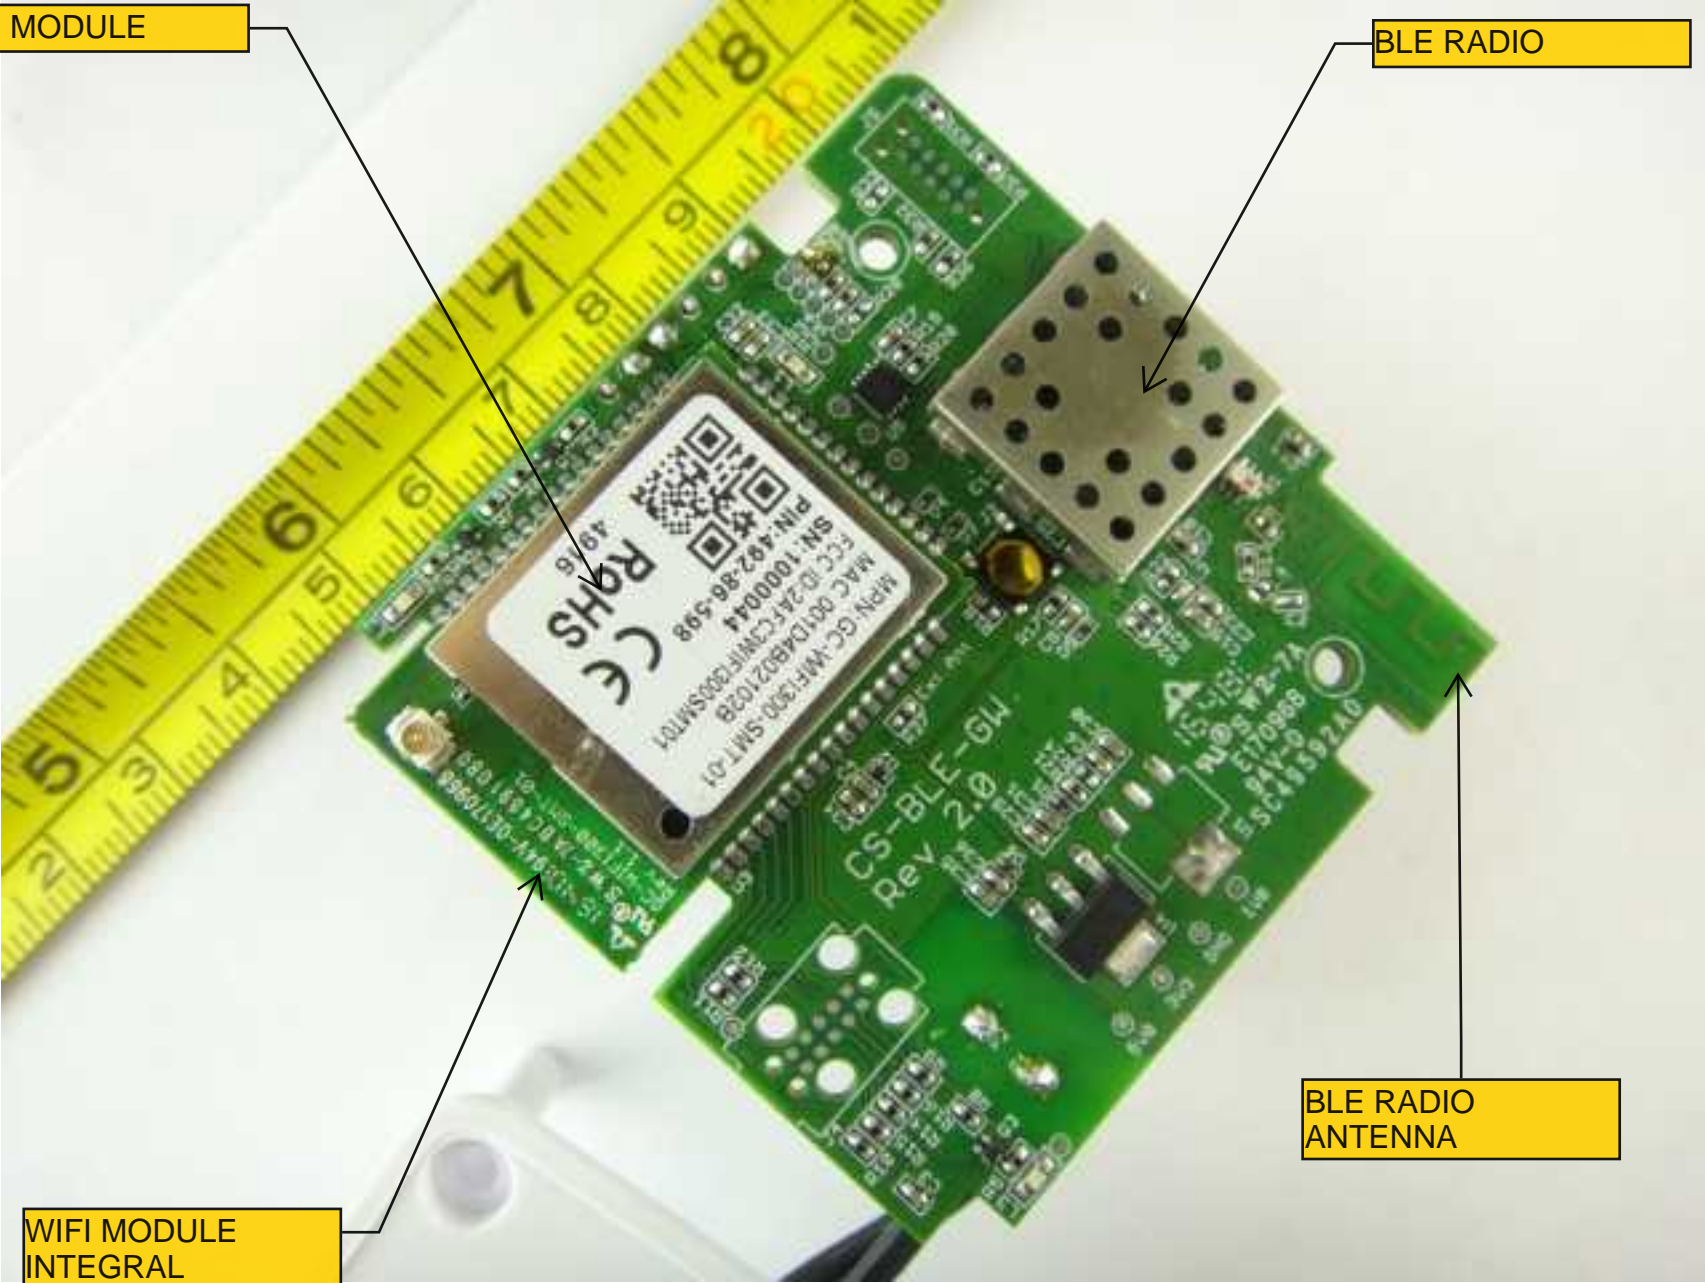

WIFI MODULE

BLE RADIO

WIFI MODULE  
INTEGRAL  
ANTENNA

BLE RADIO  
ANTENNA

MPN: GC-WF1  
MAC: 001D4F  
FCC ID: 2AE  
BN: 100  
PIN: A

REV: 2.0-BLF-GM  
S C94V-0968  
W2-7A  
S C94V-0968  
W2-7A

MPN: GC-WIFI300-SMT-01  
MAC: 001D4B02102B  
FCC ID: 2AFC3WIFI300SMT01  
SN: 1000044  
PIN: 492-86-598

**CE**  
**RoHS**  
4916

CS-BLE-2.0-QM  
Rev 2.0-QM

IE-411: 94V-0E170968  
RoHS WZ-7A BC4891080  
GC-WIFI300-SMT-01  
Rev 1.1