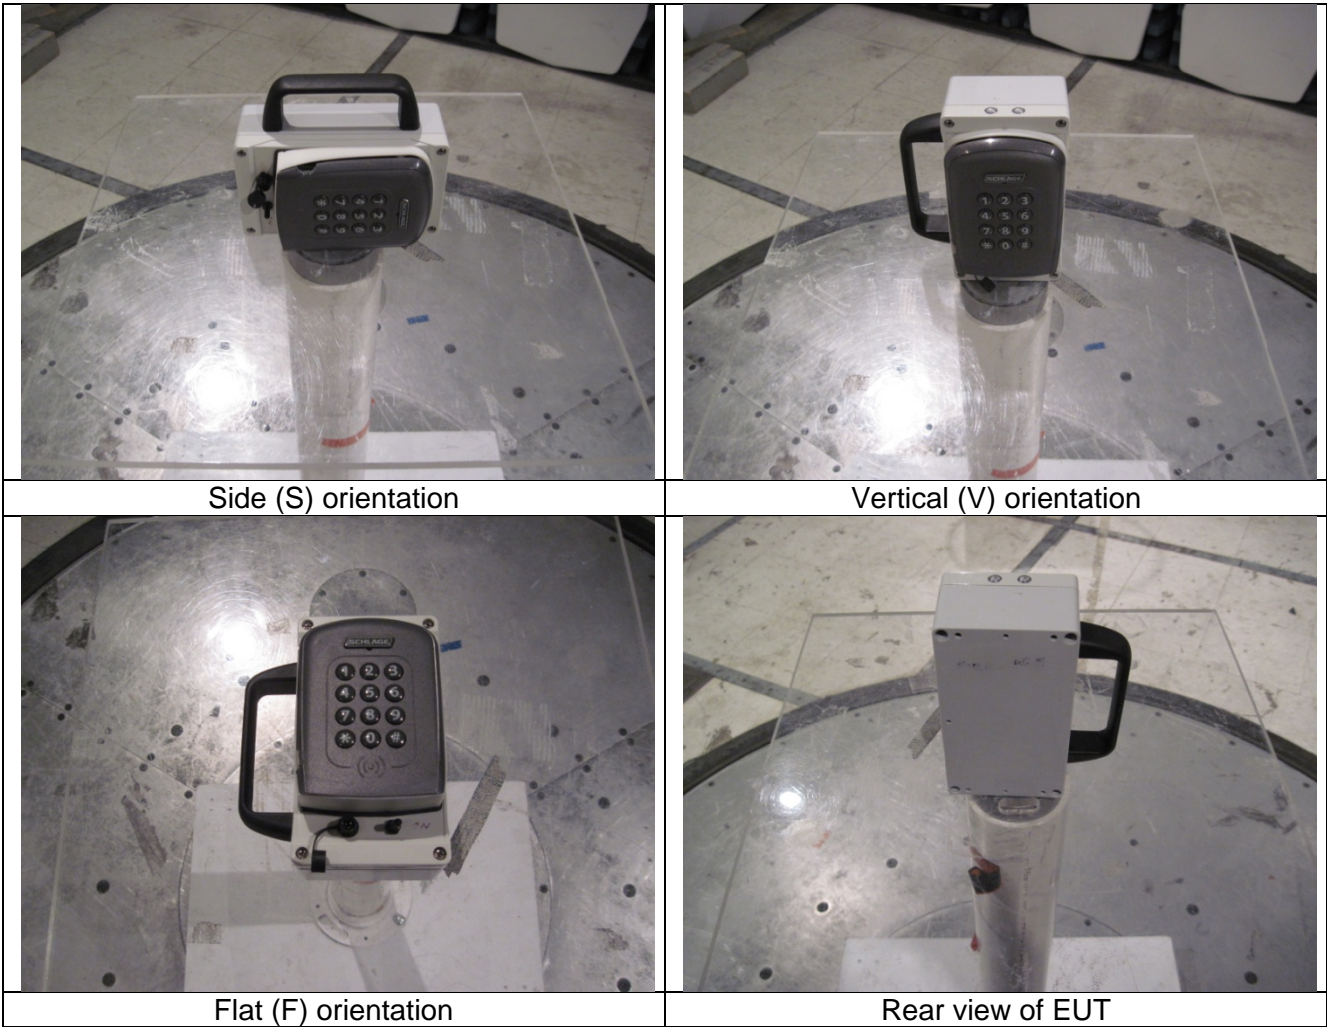

<u>TEST SETUP PHOTOS</u>	
Company Name	Ingersoll Rand
Model #	23394059
FCC ID #	XPB-ADPROX
IC #	8053B-ADPROX

A. Emissions testing setup.

<u>TEST SETUP PHOTOS</u>	
Company Name	Ingersoll Rand
Model #	23394059
FCC ID #	XPB-ADPROX
IC #	8053B-ADPROX

B. WPR charging mode emissions testing setup.

<u>TEST SETUP PHOTOS</u>	
Company Name	Ingersoll Rand
Model #	23394059
FCC ID #	XPB-ADPROX
IC #	8053B-ADPROX

C. Conducted Emissions Testing