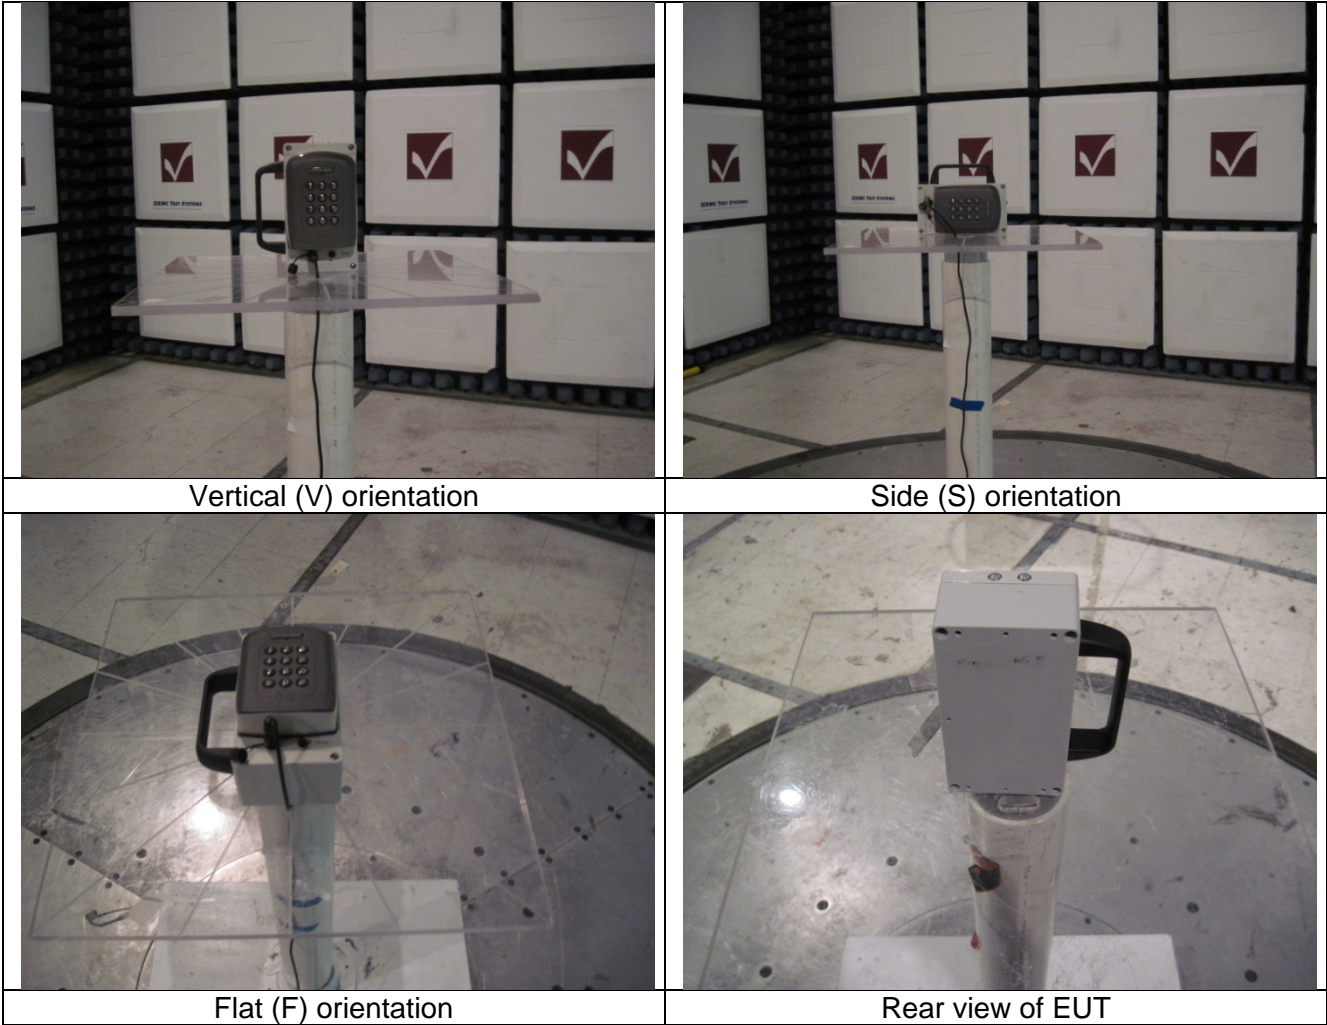

<u>TEST SETUP PHOTOS</u>	
Company Name	Ingersoll Rand
Model #	23394059
FCC ID #	XPB-ADPROX
IC #	8053B-ADPROX

A. Emissions testing setup.

<u>TEST SETUP PHOTOS</u>	
Company Name	Ingersoll Rand
Model #	23394059
FCC ID #	XPB-ADPROX
IC #	8053B-ADPROX

B. WPR charging mode emissions testing setup.

<u>TEST SETUP PHOTOS</u>	
Company Name	Ingersoll Rand
Model #	23394059
FCC ID #	XPB-ADPROX
IC #	8053B-ADPROX

C. Conducted Emissions Testing