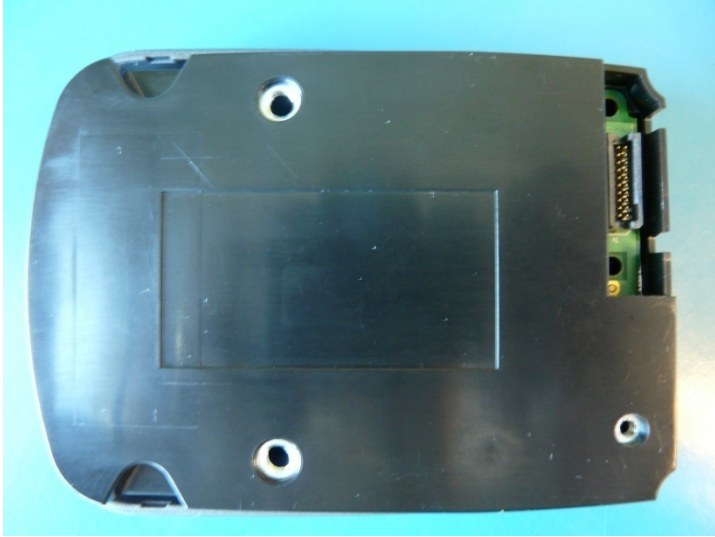

## EXTERNAL PHOTOS

Company Name	Ingersoll Rand
Model #	23394059
FCC ID #	XPB-ADPROX
IC #	8053B-ADPROX

Side View

Front View

## EXTERNAL PHOTOS

Company Name	Ingersoll Rand
Model #	23394059
FCC ID #	XPB-ADPROX
IC #	8053B-ADPROX

Back View

View with Multi-tech and Smart Card Reader Removed

<b><u>EXTERNAL PHOTOS</u></b>	
Company Name	Ingersoll Rand
Model #	23394059
FCC ID #	XPB-ADPROX
IC #	8053B-ADPROX

View with Multi-tech and Smart Card Reader Removed

Close-up Side View of Multi-tech and Smart Card Reader

<b><u>EXTERNAL PHOTOS</u></b>	
Company Name	Ingersoll Rand
Model #	23394059
FCC ID #	XPB-ADPROX
IC #	8053B-ADPROX

Close-up Side View of Multi-tech and Smart Card Reader

Close-up Side View of Multi-tech and Smart Card Reader

<b><u>EXTERNAL PHOTOS</u></b>	
Company Name	Ingersoll Rand
Model #	23394059
FCC ID #	XPB-ADPROX
IC #	8053B-ADPROX