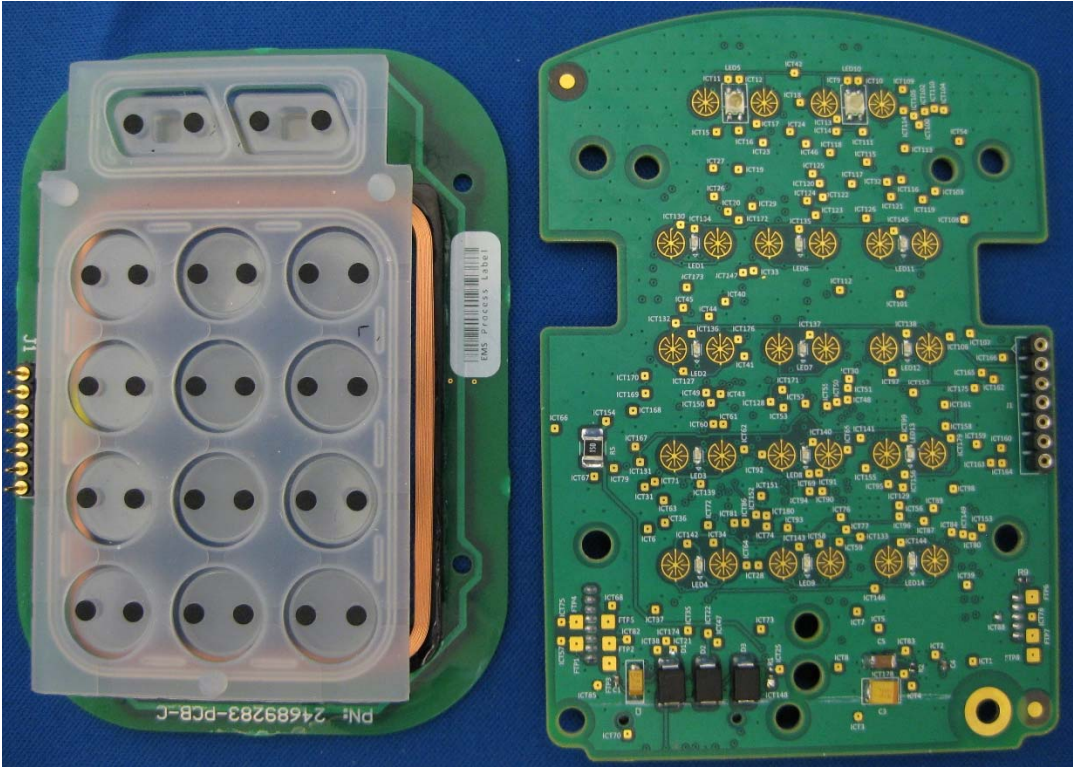

| INTERNAL PHOTOS | |
|------------------------|----------------|
| Company Name | Allegion |
| Model # | 24670119 |
| FCC ID # | XPB-ADMULTI2 |
| IC # | 8053B-ADMULTI2 |

| INTERNAL PHOTOS | |
|------------------------|----------------|
| Company Name | Allegion |
| Model # | 24670119 |
| FCC ID # | XPB-ADMULTI2 |
| IC # | 8053B-ADMULTI2 |

| INTERNAL PHOTOS | |
|------------------------|----------------|
| Company Name | Allegion |
| Model # | 24670119 |
| FCC ID # | XPB-ADMULTI2 |
| IC # | 8053B-ADMULTI2 |

INTERNAL PHOTOS

| | |
|--------------|----------------|
| Company Name | Allegion |
| Model # | 24670119 |
| FCC ID # | XPB-ADMULTI2 |
| IC # | 8053B-ADMULTI2 |