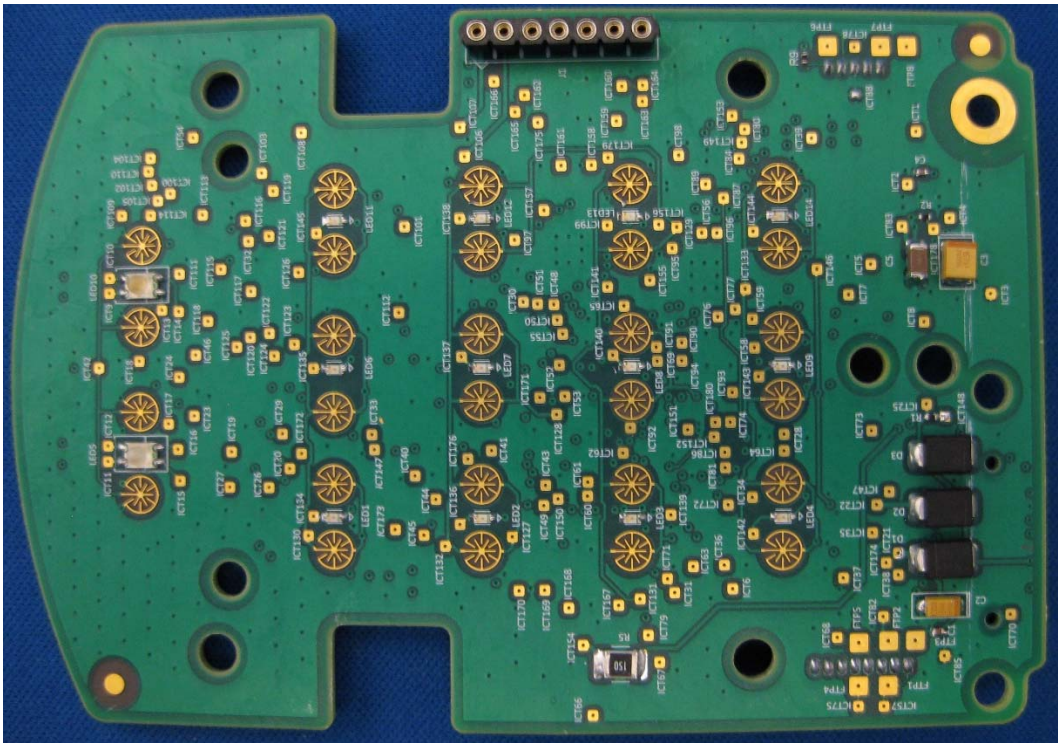

| INTERNAL PHOTOS | |
|------------------------|----------------|
| Company Name | Allegion |
| Model # | 24670119 |
| FCC ID # | XPB-ADMULTI2 |
| IC # | 8053B-ADMULTI2 |

| INTERNAL PHOTOS | |
|------------------------|----------------|
| Company Name | Allegion |
| Model # | 24670119 |
| FCC ID # | XPB-ADMULTI2 |
| IC # | 8053B-ADMULTI2 |

| INTERNAL PHOTOS | |
|------------------------|----------------|
| Company Name | Allegion |
| Model # | 24670119 |
| FCC ID # | XPB-ADMULTI2 |
| IC # | 8053B-ADMULTI2 |

INTERNAL PHOTOS

| | |
|--------------|----------------|
| Company Name | Allegion |
| Model # | 24670119 |
| FCC ID # | XPB-ADMULTI2 |
| IC # | 8053B-ADMULTI2 |