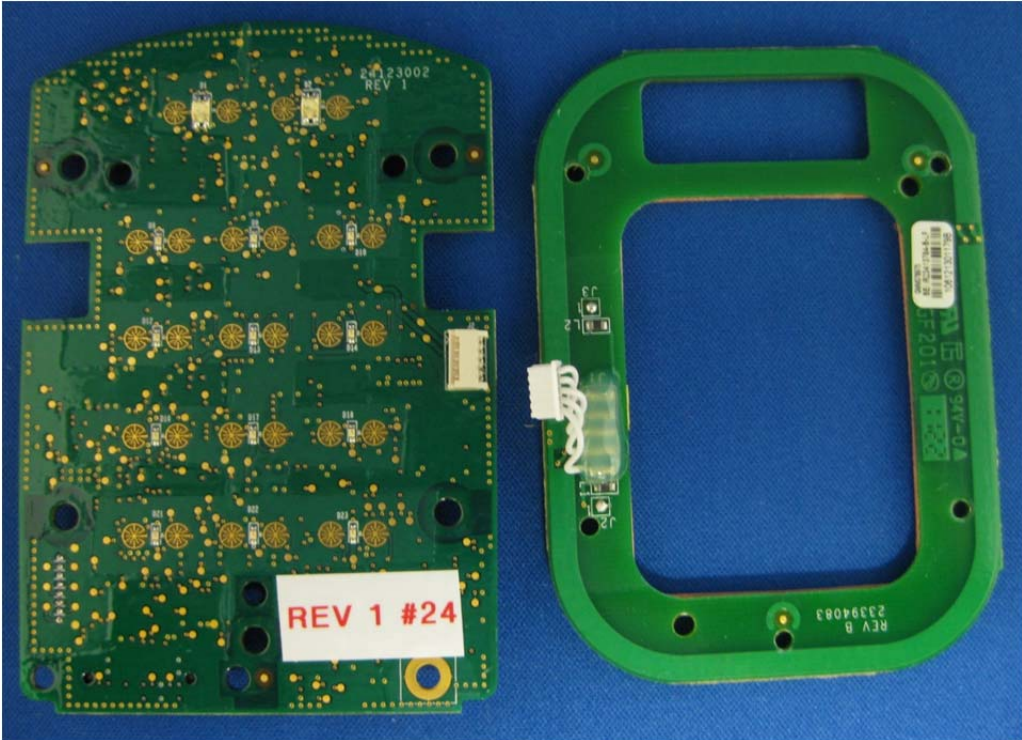

<b><u>INTERNAL PHOTOS</u></b>	
Company Name	Ingersoll Rand Security Technologies
Model #	24123002
FCC ID #	XPB-ADMULTI
IC #	8053B-ADMULTI

<b><u>INTERNAL PHOTOS</u></b>	
Company Name	Ingersoll Rand Security Technologies
Model #	24123002
FCC ID #	XPB-ADMULTI
IC #	8053B-ADMULTI

## INTERNAL PHOTOS

Company Name	Ingersoll Rand Security Technologies
Model #	24123002
FCC ID #	XPB-ADMULTI
IC #	8053B-ADMULTI