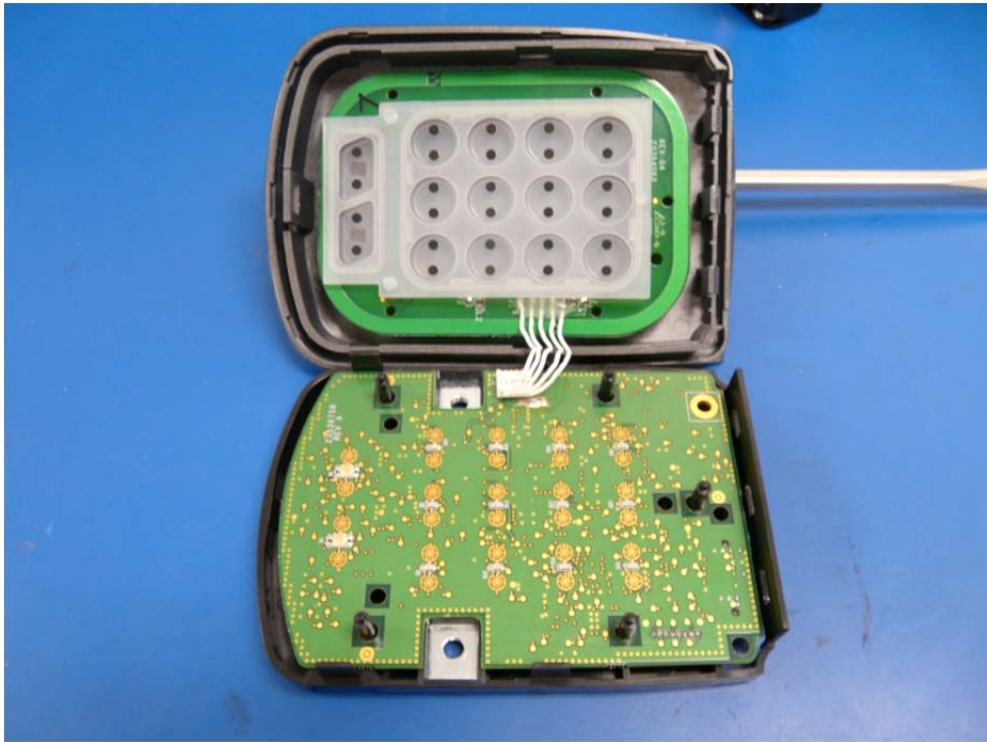

<b><u>INTERNAL PHOTOS</u></b>	
Company Name	Ingersoll Rand Security Technologies
Model #	24123002
FCC ID #	XPB-ADMULTI
IC #	8053B-ADMULTI

<b><u>INTERNAL PHOTOS</u></b>	
Company Name	Ingersoll Rand Security Technologies
Model #	24123002
FCC ID #	XPB-ADMULTI
IC #	8053B-ADMULTI

## INTERNAL PHOTOS

Company Name	Ingersoll Rand Security Technologies
Model #	24123002
FCC ID #	XPB-ADMULTI
IC #	8053B-ADMULTI