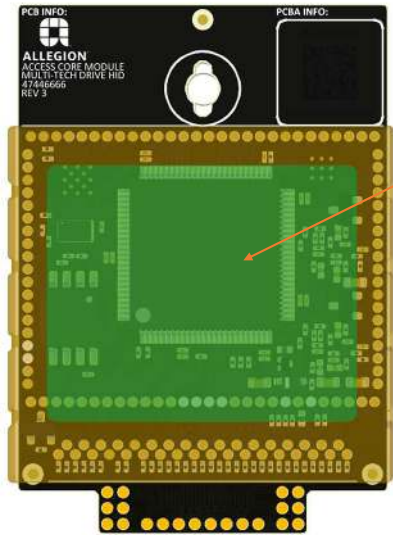

RESERVED SPACE FOR PRODUCT
(GRAPHICS & ADDITIONAL DATA FIELDS)

ALLEGION
HW PN: 47446672
HW REV: A
HW SN: EMS123YYWWCCCCC
MODEL: 47446672
FCC ID: XPB-47446672
IC: 8053B-47446672

CE UK
CA
NOM NYCE

Label Location