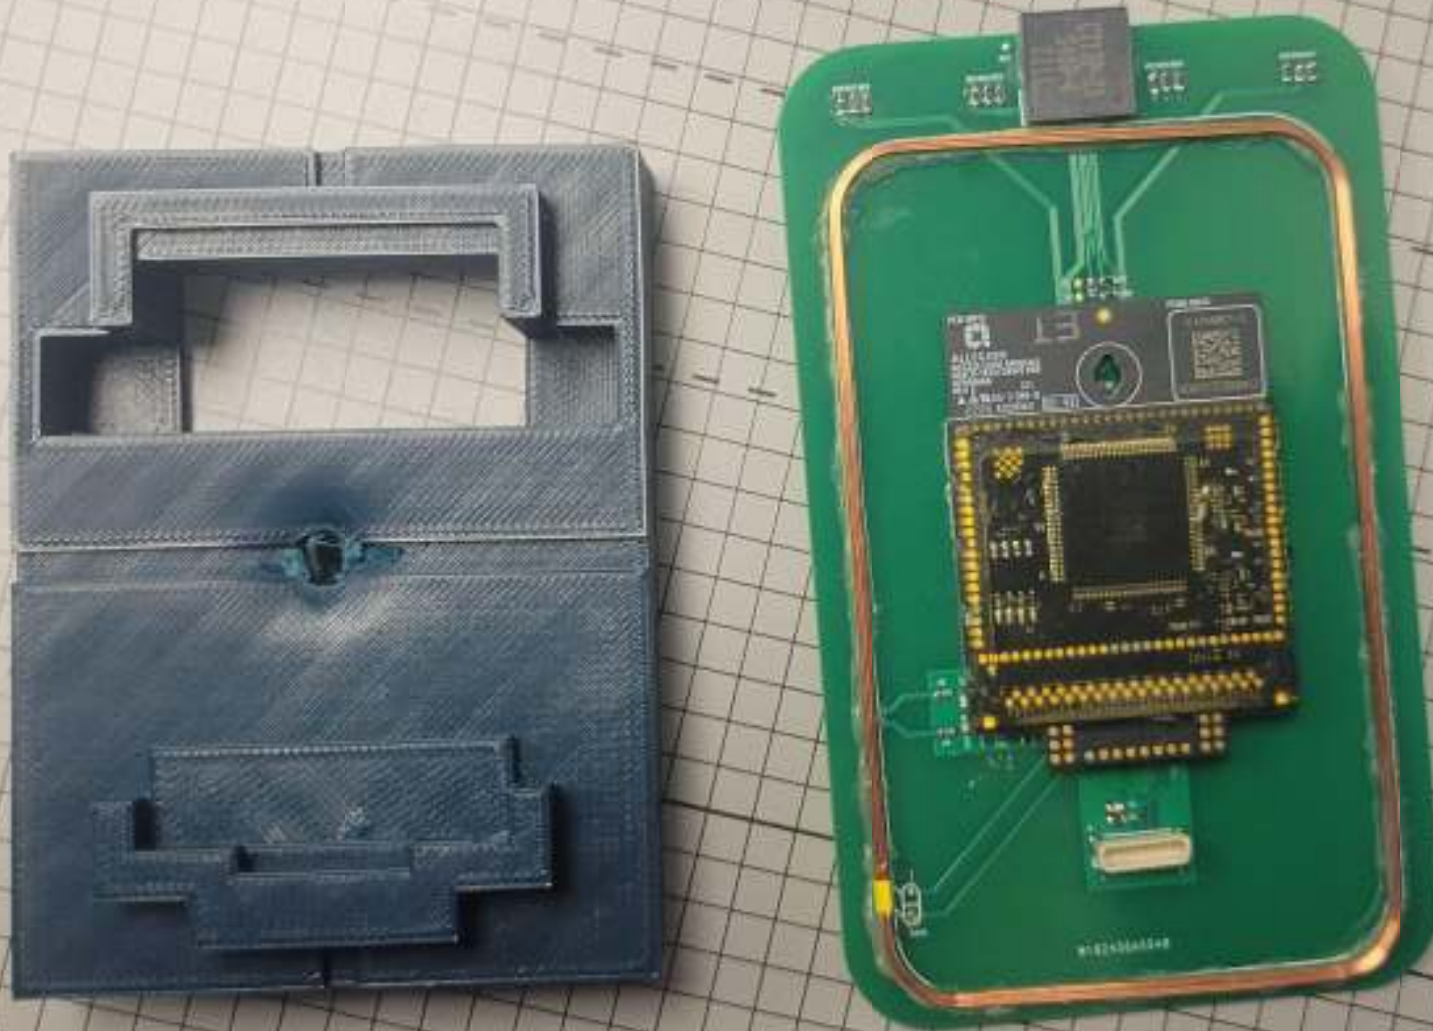

EUT W/ ATTACHED LARGE COIL ANTENNA

EUT TOP SIDE

9 10 11 12 13

250% MAX.

40

39

38

37

36

35

EUT BOTTOM SIDE

9 10 11 12 13

250% MAX.

40
39
38
37
36
35

LARGE COIL ANTENNA

RED = SMART
GREEN = PROX

ARMED SUBSTRATE
CORE
CHARGE
REV 1

Pins 1-2 (Left)
None

3

6

6 MAX. →
250% MAX. →
6 7 8 9 10 11 12 13

25
26
27
28
29
30
31
32
33
34
35
36
37
38
39
40

250% MAX.

9 10 11 12 13