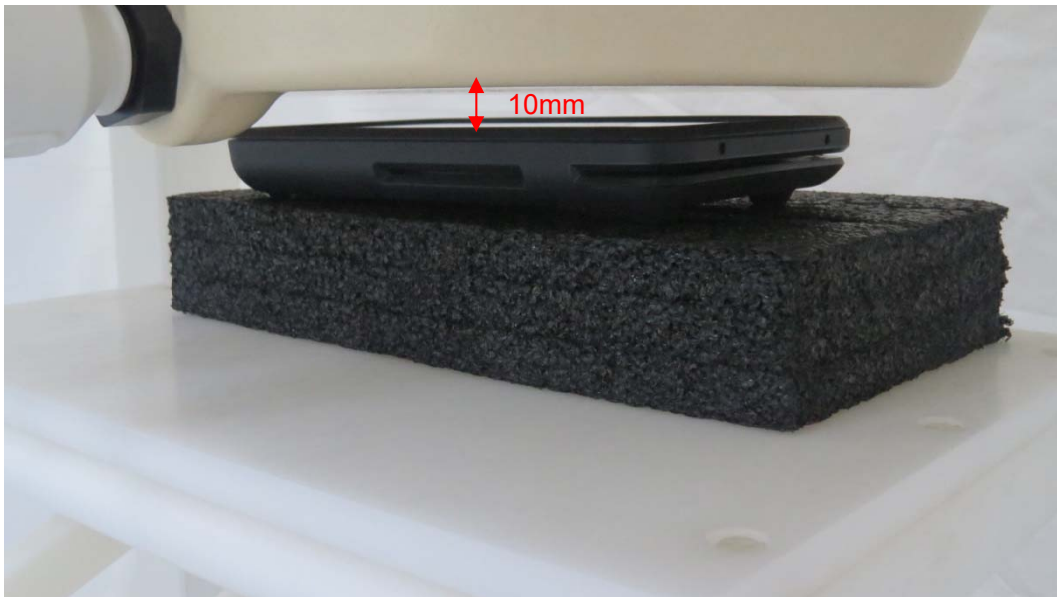

SAR Test Setup

Picture 1: Back Side, the distance from handset to the bottom of the Phantom is 10mm

Picture 2: Front Side, the distance from handset to the bottom of the Phantom is 10mm

Picture 3: Left Side, the distance from handset to the bottom of the Phantom is 10mm

Picture 4: Right Side, the distance from handset to the bottom of the Phantom is 10mm

Picture 5: Top Side, the distance from handset to the bottom of the Phantom is 10mm

Picture 6: Bottom Edge, the distance from handset to the bottom of the Phantom is 10mm