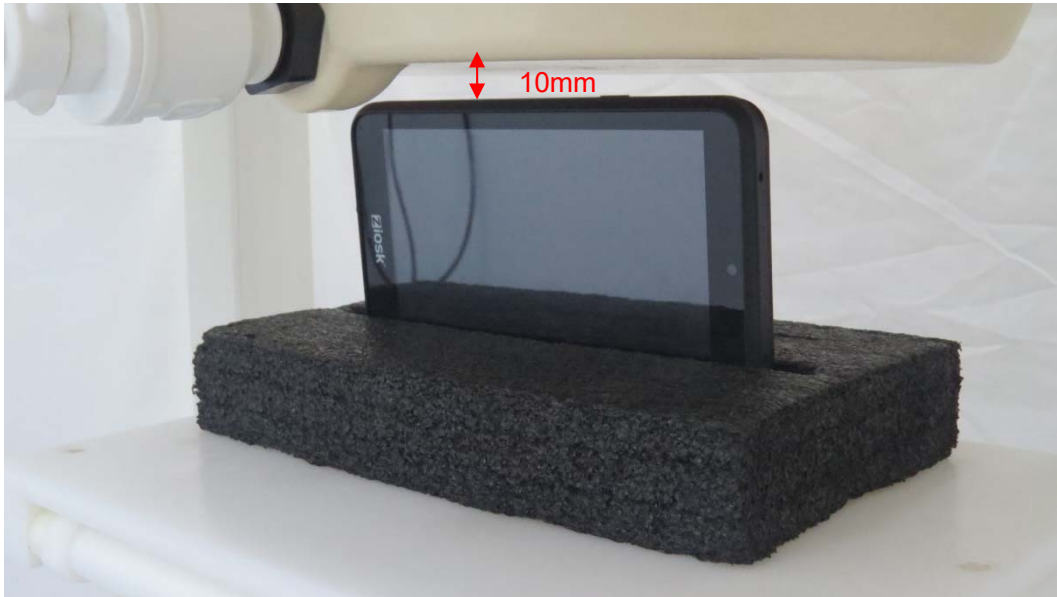

SAR Test Setup

Picture 1: Back Side, the distance from handset to the bottom of the Phantom is 10mm

Picture 2: Front Side, the distance from handset to the bottom of the Phantom is 10mm

Picture 3: Left Side, the distance from handset to the bottom of the Phantom is 10mm

Picture 4: Right Side, the distance from handset to the bottom of the Phantom is 10mm

Picture 5: Top Side, the distance from handset to the bottom of the Phantom is 10mm

Picture 6: Bottom Edge, the distance from handset to the bottom of the Phantom is 10mm