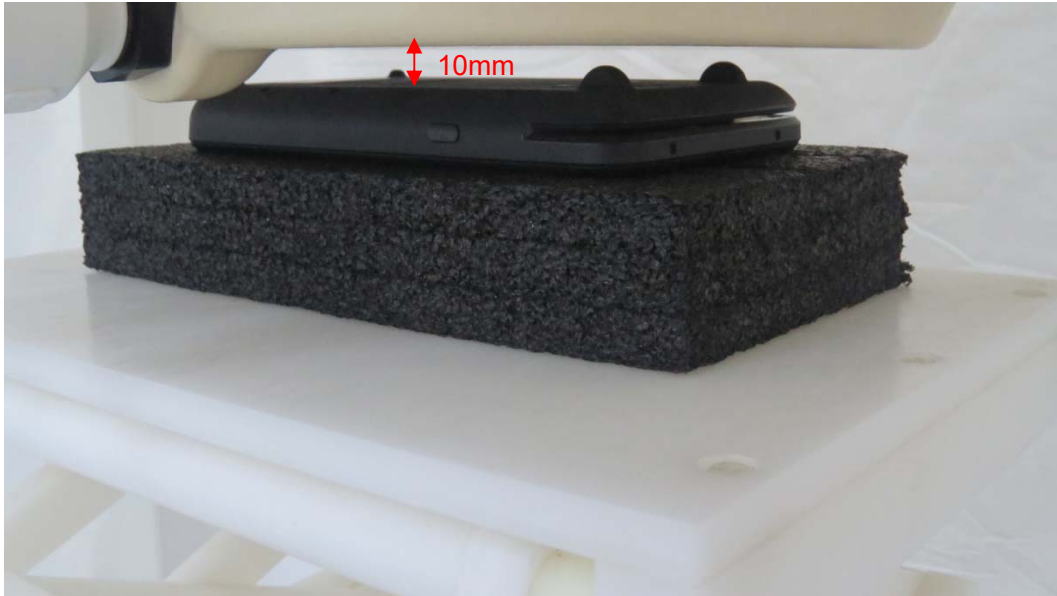

SAR Test Setup

Picture 1: Back Side, the distance from handset to the bottom of the Phantom is 10mm

Picture 2: Front Side, the distance from handset to the bottom of the Phantom is 10mm

Picture 3: Left Side, the distance from handset to the bottom of the Phantom is 10mm

Picture 4: Right Side, the distance from handset to the bottom of the Phantom is 10mm

Picture 5: Top Side, the distance from handset to the bottom of the Phantom is 10mm

Picture 6: Bottom Edge, the distance from handset to the bottom of the Phantom is 10mm