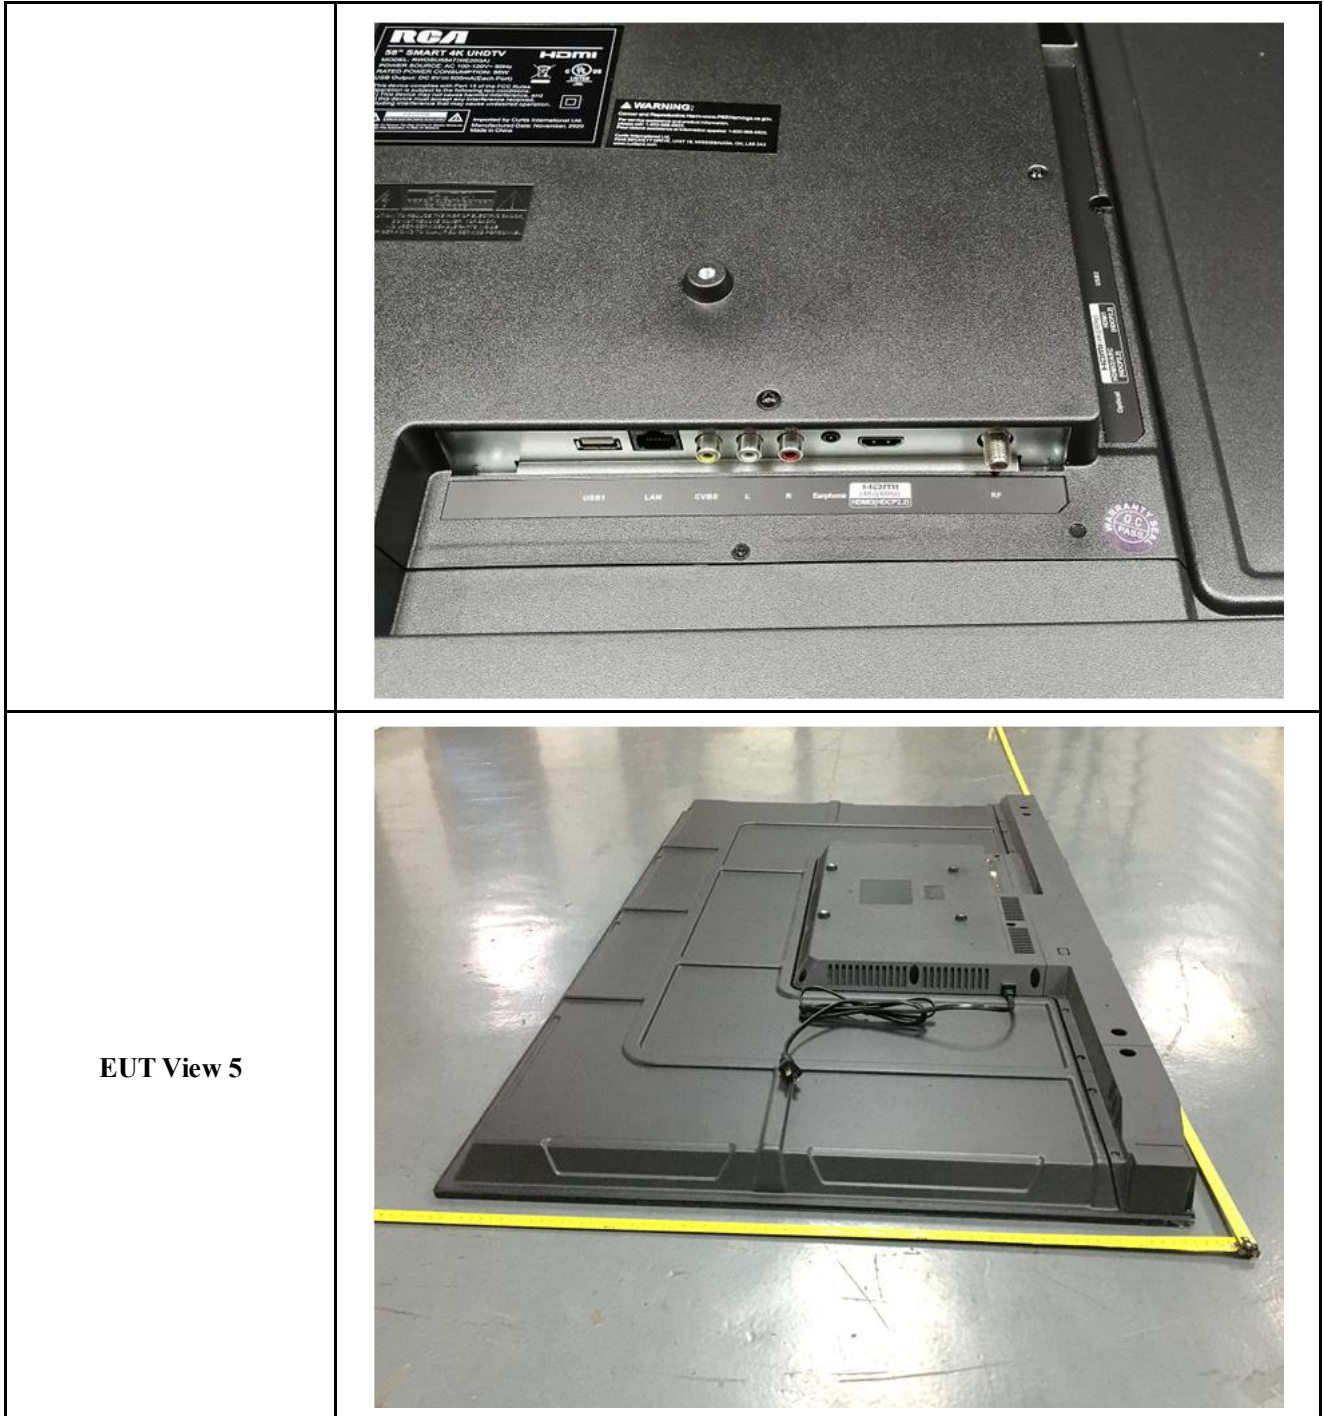

EUT View 3

EUT View 4