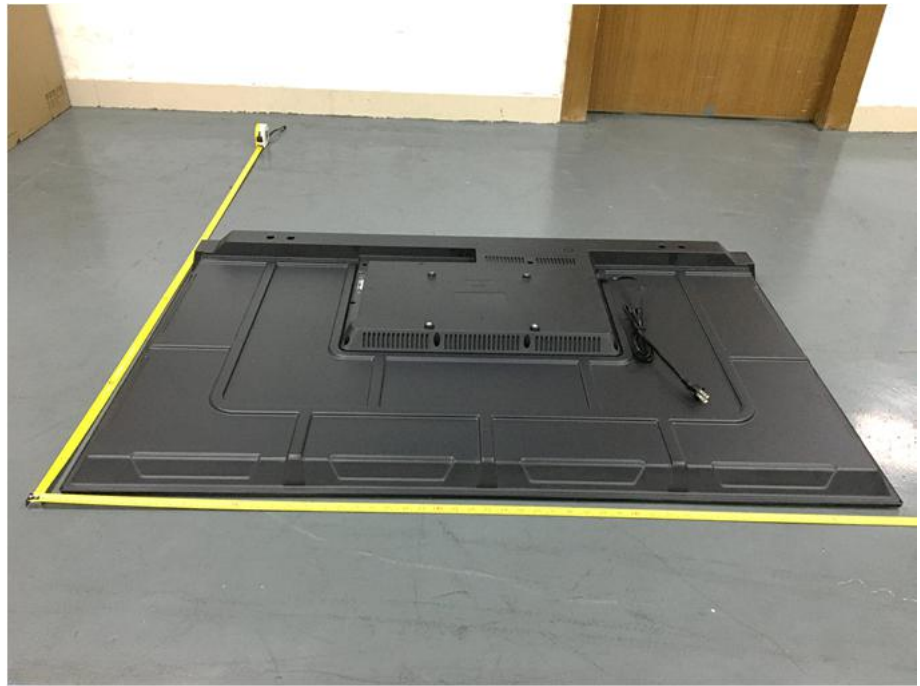

EXHIBIT 2 - EUT EXTERNAL PHOTOGRAPHS

<p>EUT View 1</p>	 A photograph showing a black flat-screen television lying on a grey floor. A yellow measuring tape is stretched across the bottom and left sides of the TV. To the right of the TV, a silver remote control and two black plastic feet are visible. The TV screen is dark and reflects the surrounding environment.
<p>EUT View 2</p>	 A photograph showing the same black flat-screen television from a slightly different angle. A yellow measuring tape is stretched across the bottom and left sides of the TV. The TV is lying on a grey floor, and the screen is dark.

EUT View 3

EUT View 4

EUT View 6

EUT View 7