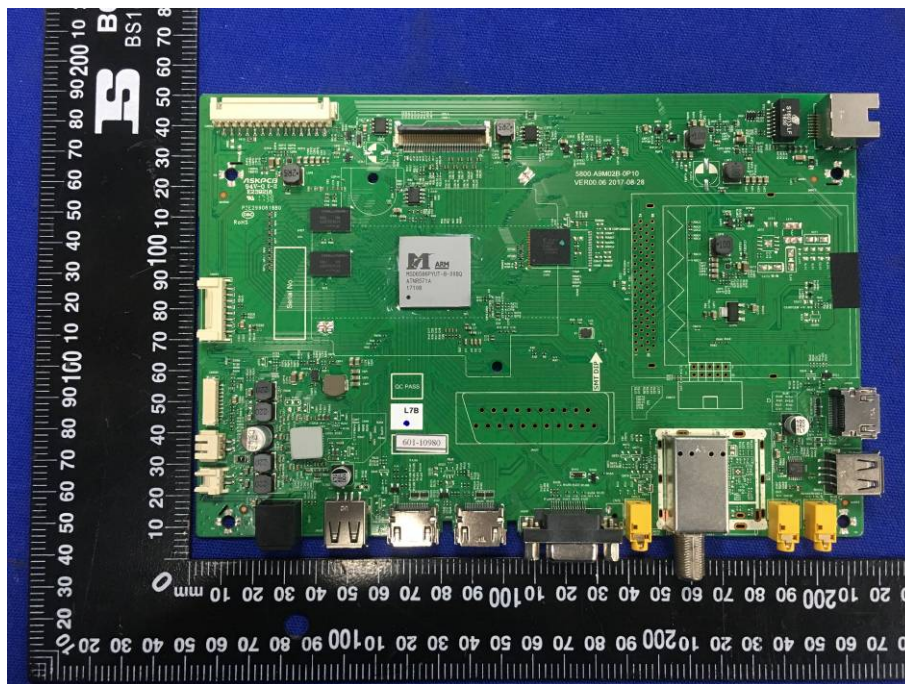

FCC ID: XOMRWBXXX55XXX
Internal Photographs

EUT - Open View

EUT – Wi-Fi module View

EUT –PCB View

EUT –PCB View

EUT –PCB View

EUT –PCB View

EUT –PCB View