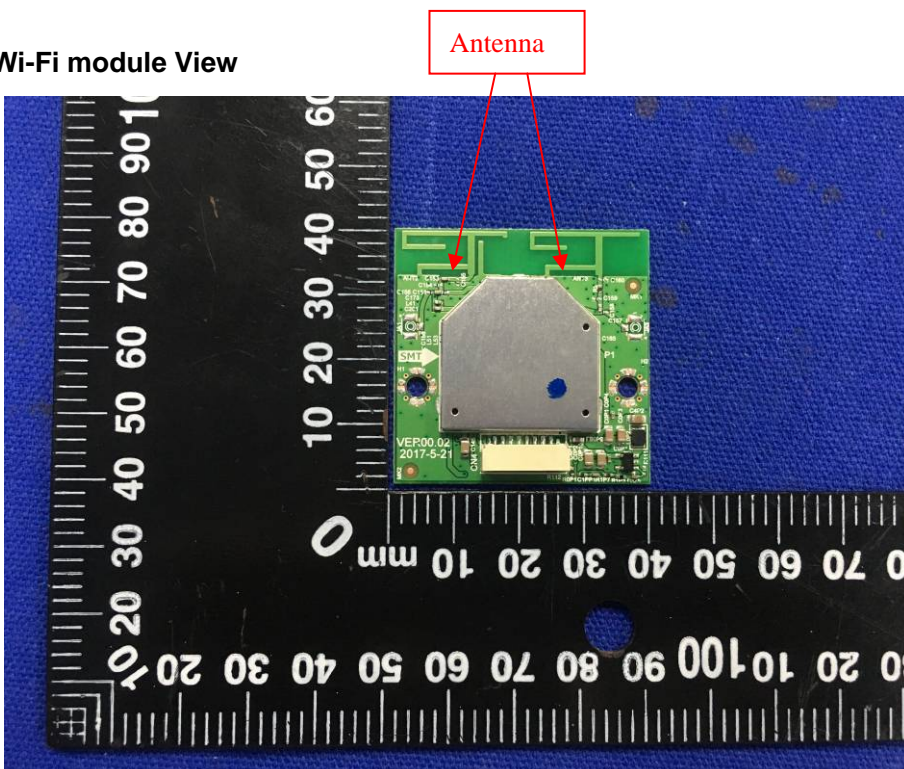

FCC ID: XOMRWBXXX55XXX
Internal Photographs

EUT - Open View

EUT – Wi-Fi module View

EUT –PCB View

EUT –PCB View

EUT –PCB View

EUT –PCB View

EUT –PCB View