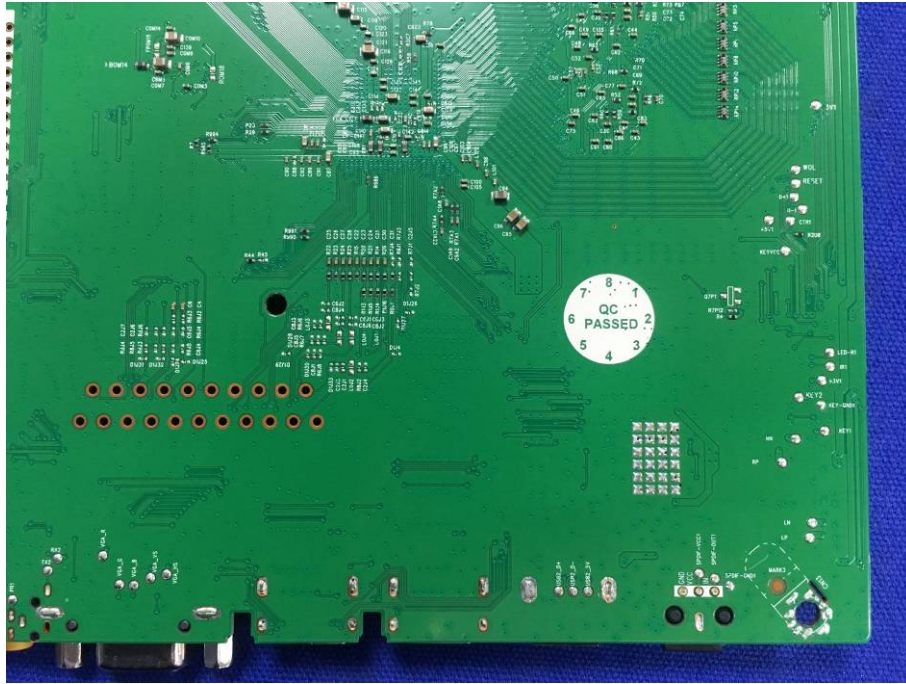

FCC ID: XOMRWBXXX55XXX
Internal Photographs

EUT - Open View

EUT – Wi-Fi module View

EUT –PCB View

EUT –PCB View

EUT –PCB View

EUT –PCB View

EUT –PCB View