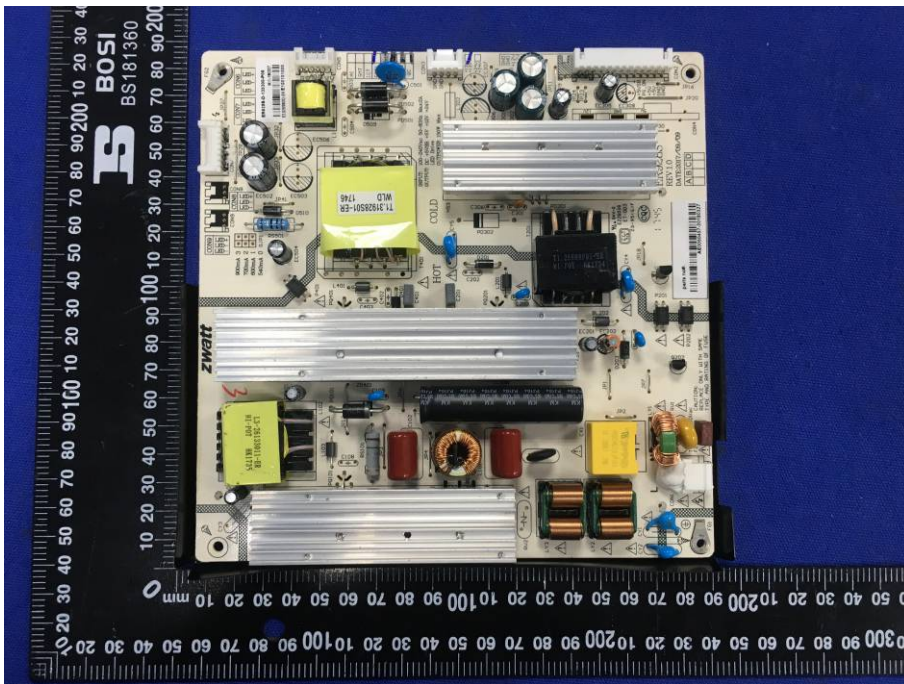

FCC ID: XOMRWBXXX55XXX
Internal Photographs

EUT - Open View

EUT – Wi-Fi module View

EUT –PCB View

EUT –PCB View

EUT –PCB View

EUT –PCB View

EUT –PCB View