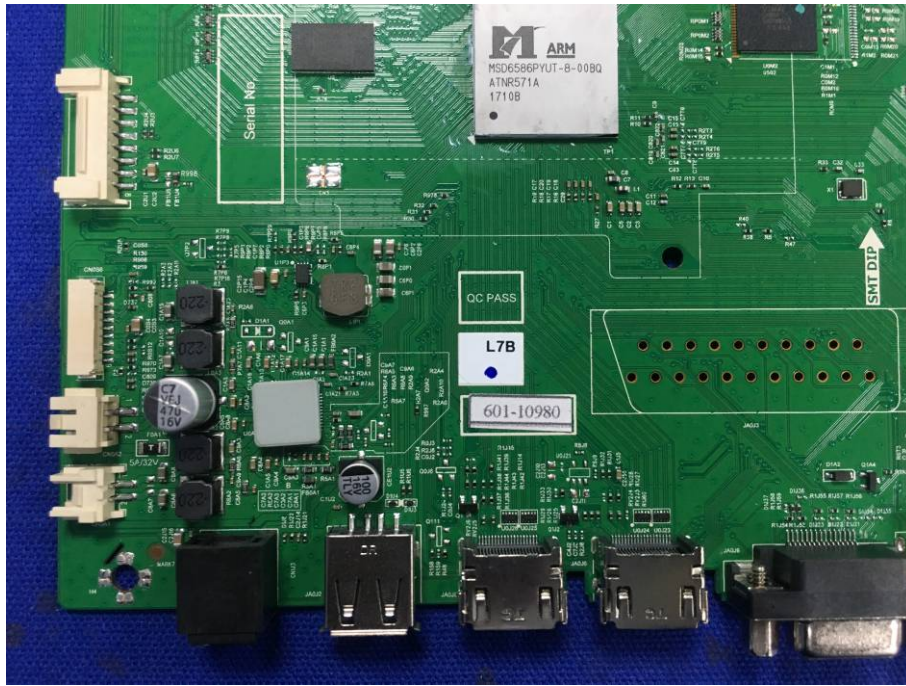

FCC ID: XOMRWBXXX55XXX
Internal Photographs

EUT - Open View

EUT – Wi-Fi module View

EUT –PCB View

EUT –PCB View

EUT –PCB View

EUT –PCB View

EUT –PCB View