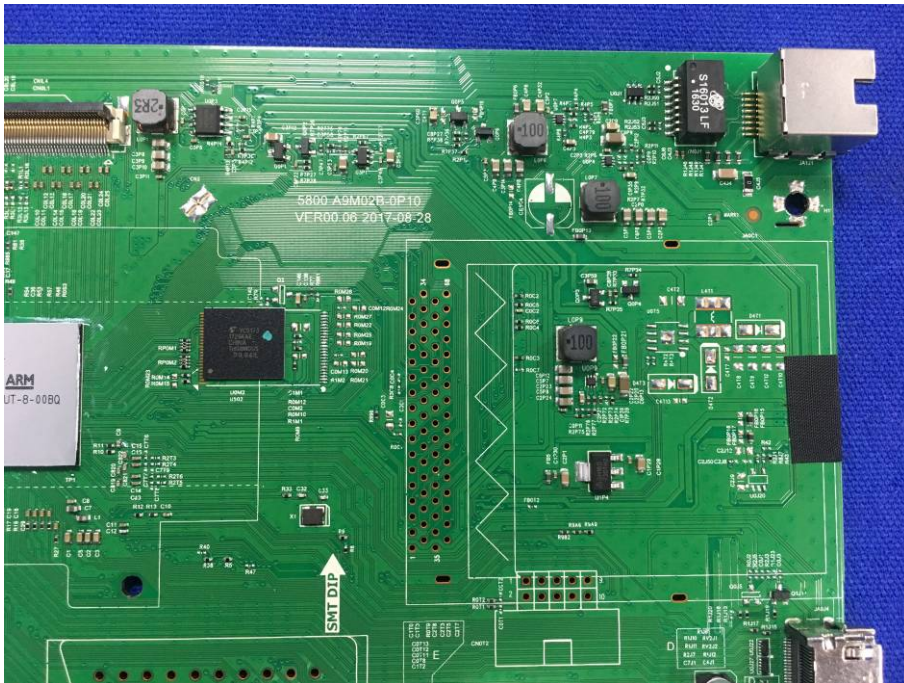

FCC ID: XOMRWBXXX55XXX
Internal Photographs

EUT - Open View

EUT – Wi-Fi module View

EUT –PCB View

EUT –PCB View

EUT –PCB View

EUT –PCB View

EUT –PCB View