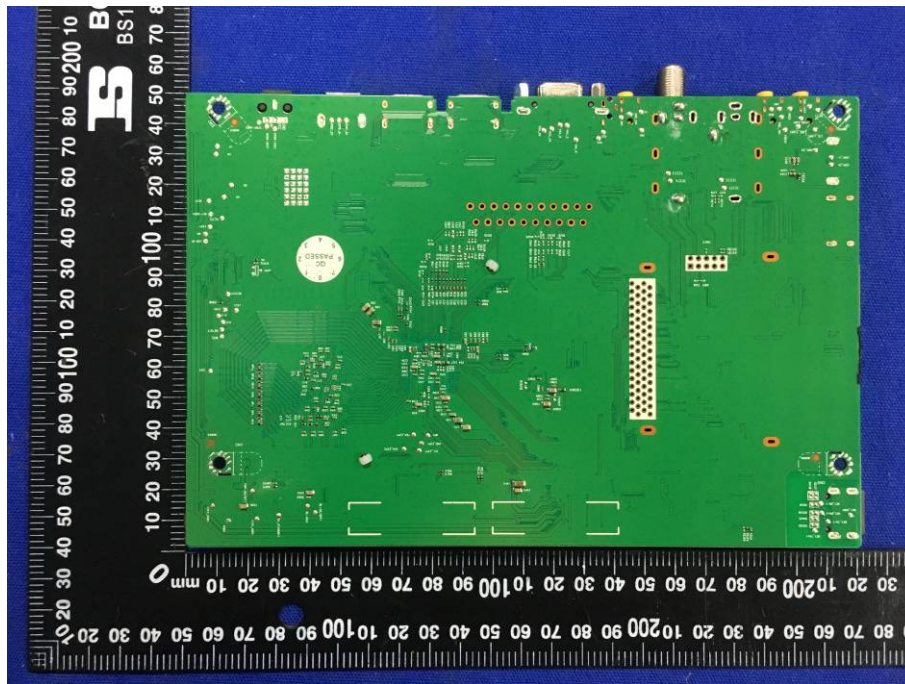

FCC ID: XOMRWBXXX55XXX
Internal Photographs

EUT - Open View

EUT – Wi-Fi module View

EUT –PCB View

EUT –PCB View

EUT –PCB View

EUT –PCB View

EUT –PCB View