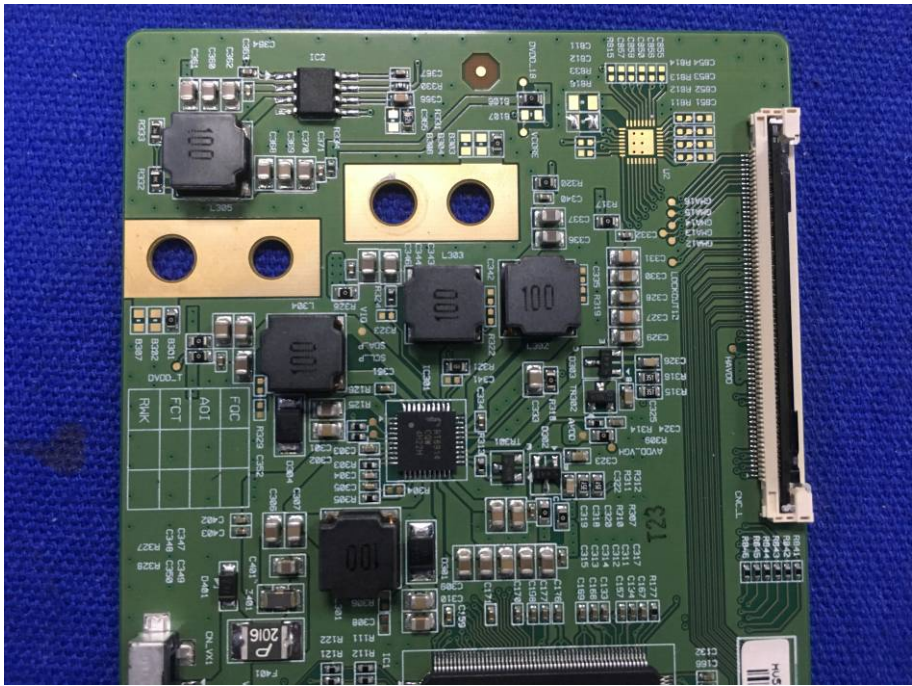

FCC ID: XOMRWBXXX55XXX
Internal Photographs

EUT - Open View

EUT – Wi-Fi module View

EUT –PCB View

EUT –PCB View

EUT –PCB View

EUT –PCB View

EUT –PCB View