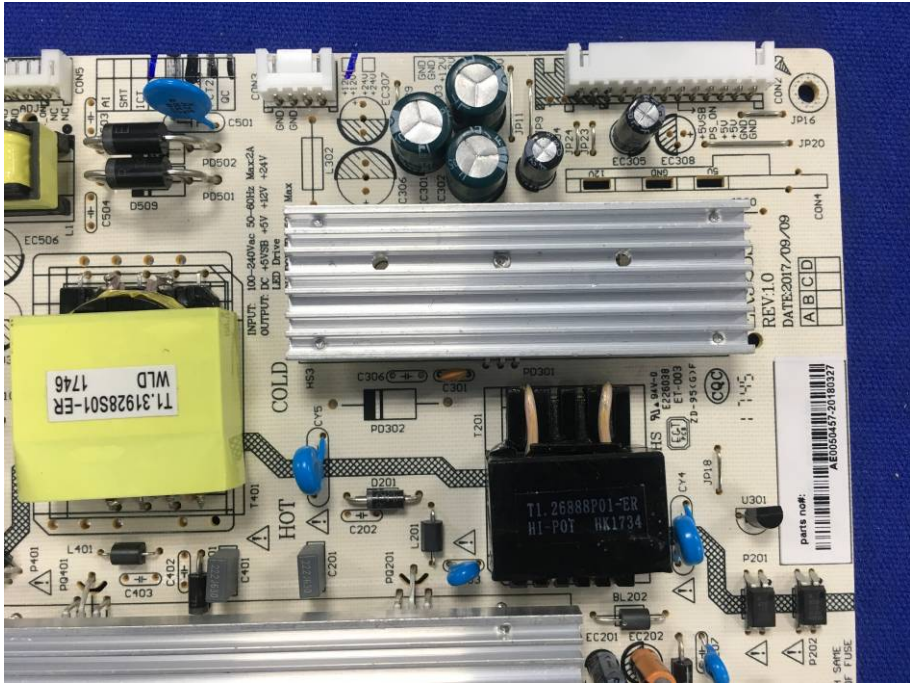

FCC ID: XOMRWBXXX55XXX
Internal Photographs

EUT - Open View

EUT – Wi-Fi module View

EUT –PCB View

EUT –PCB View

EUT –PCB View

EUT –PCB View

EUT –PCB View