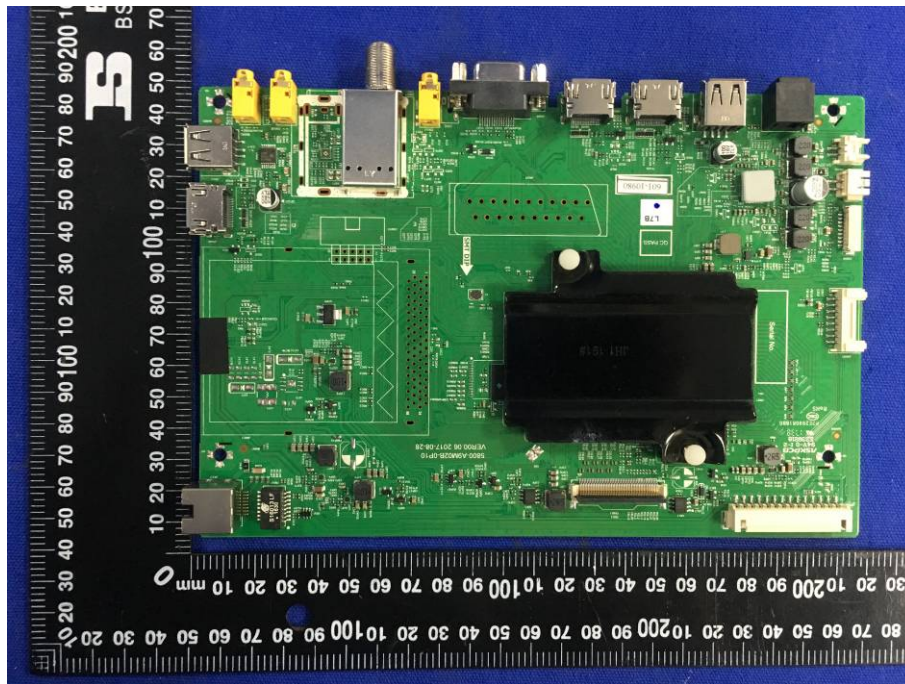

FCC ID: XOMRWBXXX55XXX
Internal Photographs

EUT - Open View

EUT – Wi-Fi module View

EUT –PCB View

EUT –PCB View

EUT –PCB View

EUT –PCB View

EUT –PCB View