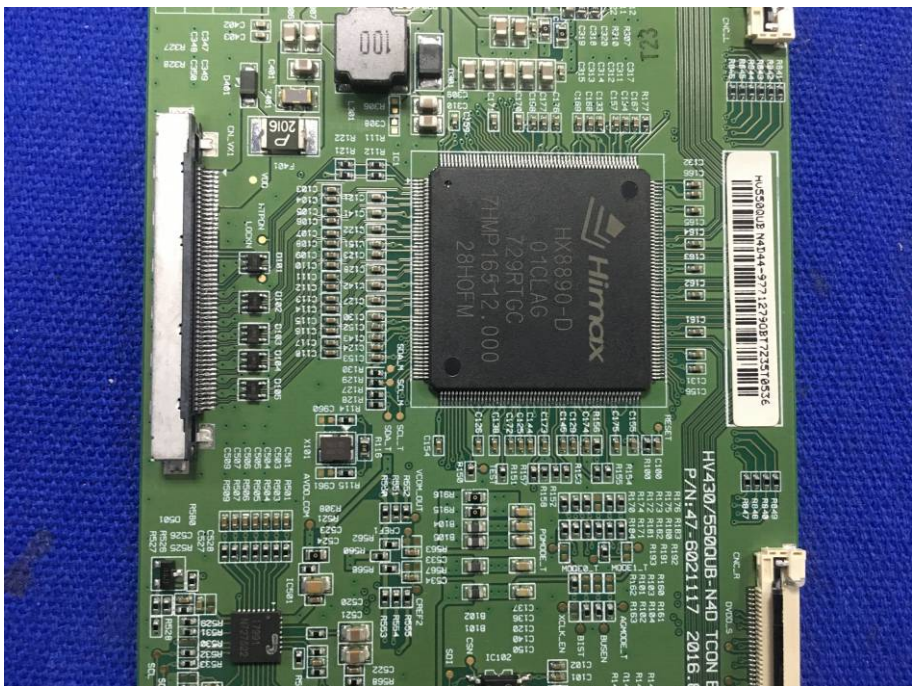

FCC ID: XOMRWBXXX55XXX
Internal Photographs

EUT - Open View

EUT – Wi-Fi module View

EUT –PCB View

EUT –PCB View

EUT –PCB View

EUT –PCB View

EUT –PCB View