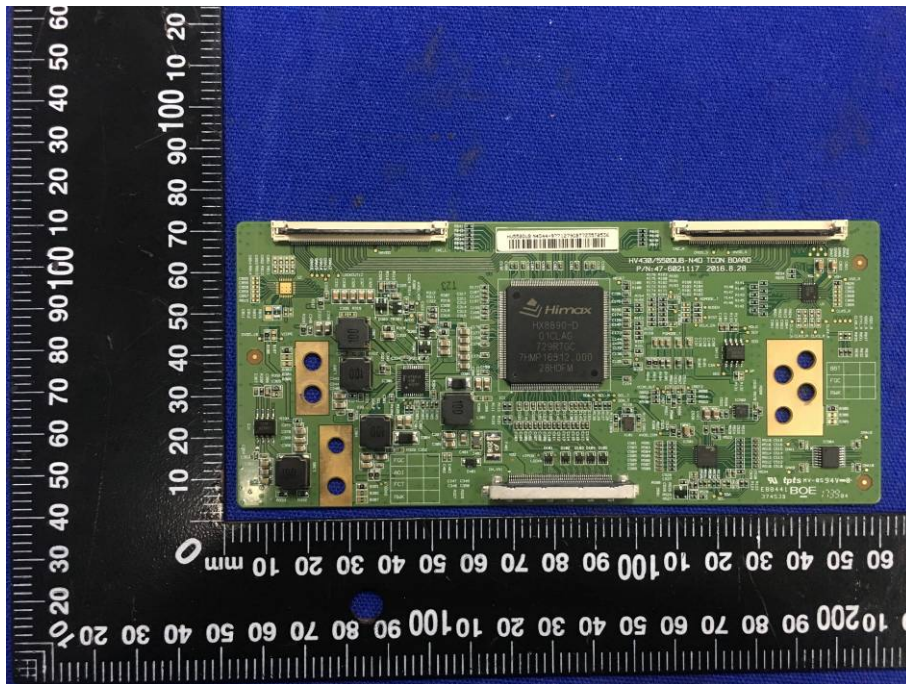

FCC ID: XOMRWBXXX55XXX
Internal Photographs

EUT - Open View

EUT – Wi-Fi module View

EUT –PCB View

EUT –PCB View

EUT –PCB View

EUT –PCB View

EUT –PCB View