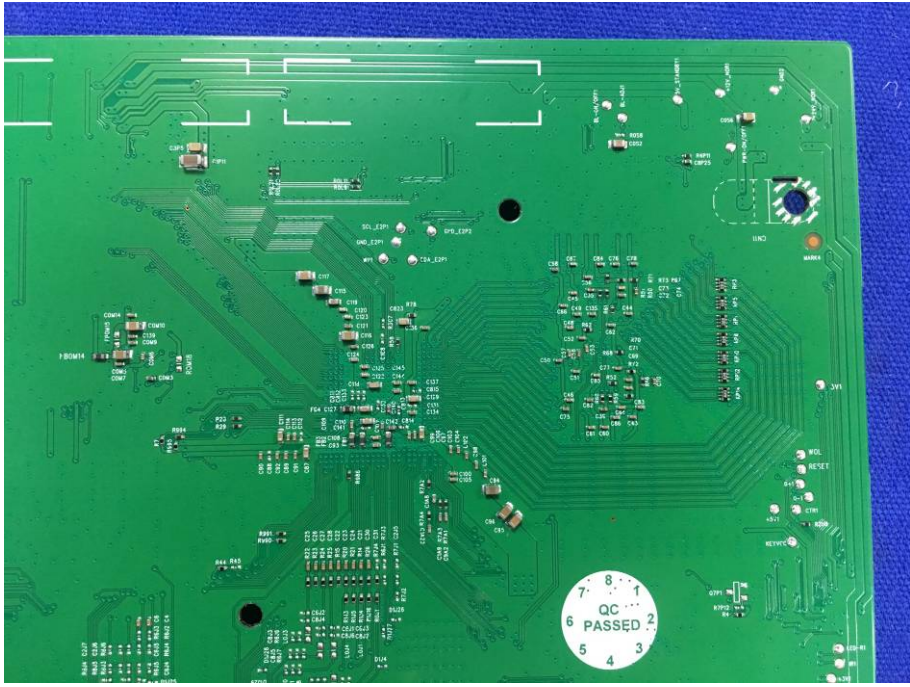

FCC ID: XOMRWBXXX55XXX
Internal Photographs

EUT - Open View

EUT – Wi-Fi module View

EUT –PCB View

EUT –PCB View

EUT –PCB View

EUT –PCB View

EUT –PCB View