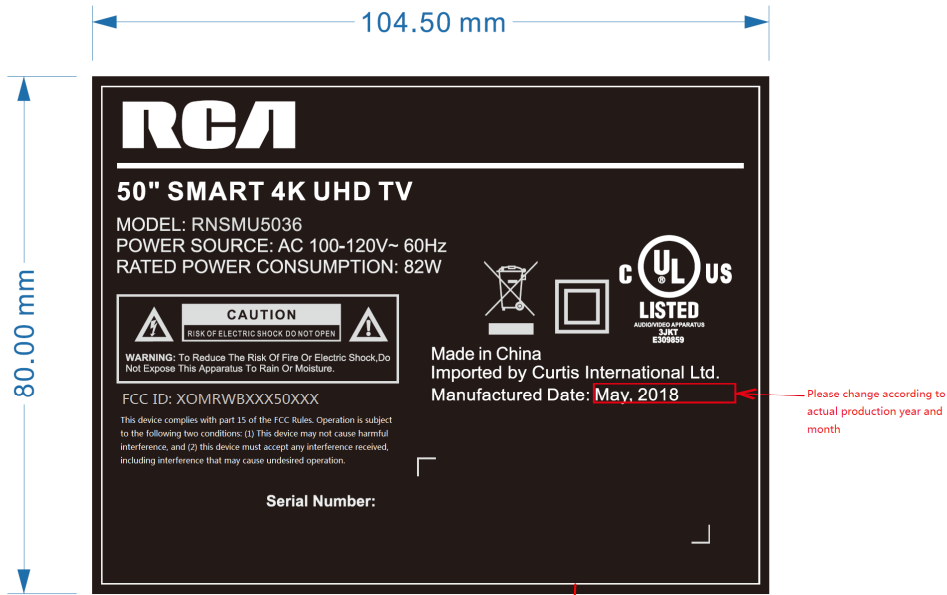

FCC ID: XOMRWBXXX50XXX

Label and Label Location

size: 104.5x80mm

Color: Silver on black