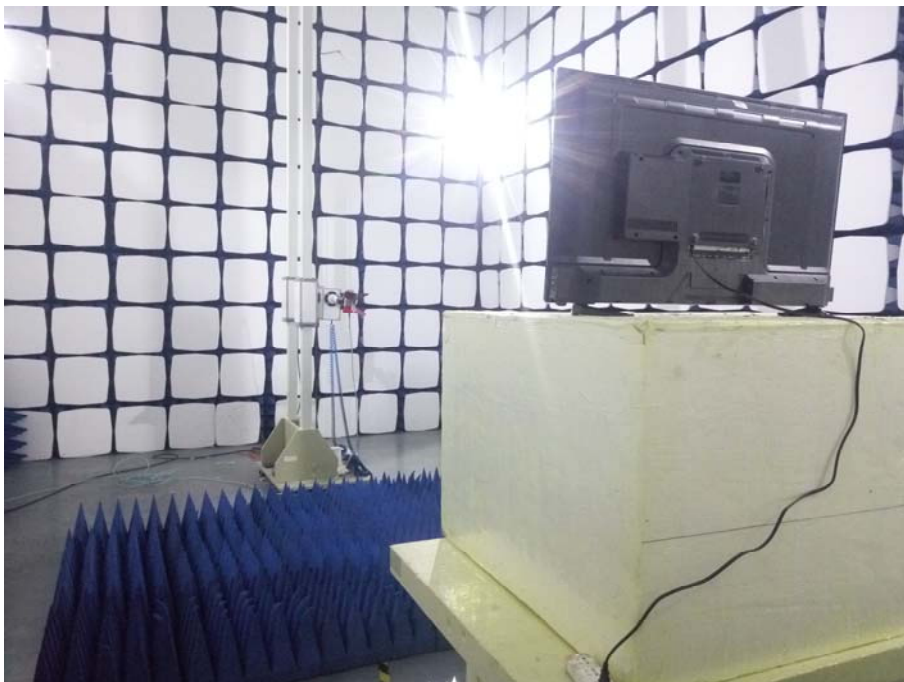

FCC ID: XOMRNSMU4336A

Test Setup Photos

Conducted emission

Radiated emission Below 30MHz

Radiated emission 30MHz~1GHz

Radiated emission 1GHz~18GHz

Radiated emission Above 18GHz