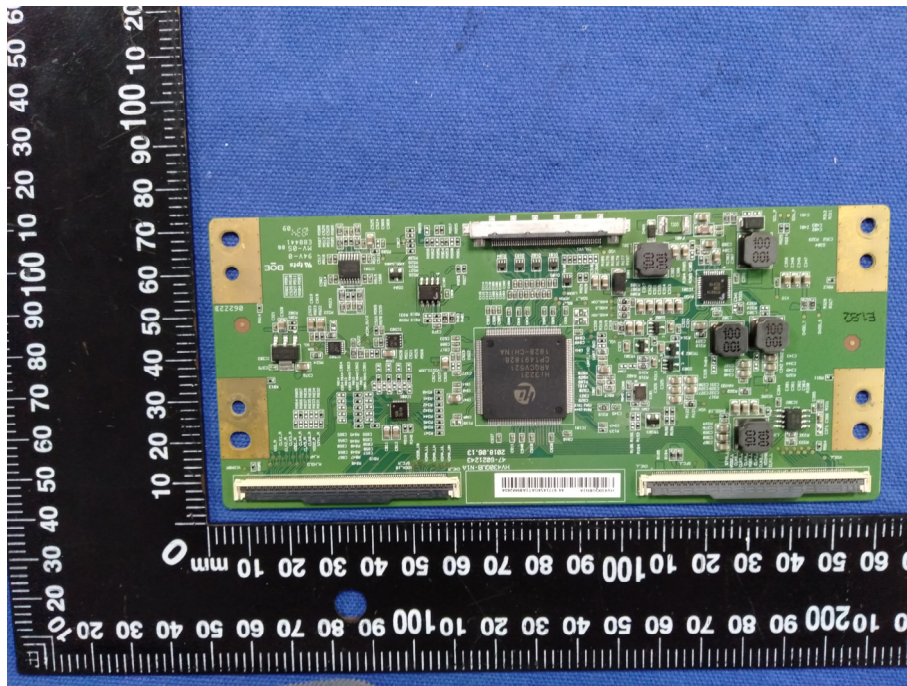

FCC ID: XOMRNSMU4336A
Internal Photographs

EUT - Open View

Antenna

EUT – Wi-Fi Module View

EUT –Wi-Fi Module View

EUT –PCB View

EUT –PCB View

EUT –PCB View

EUT –PCB View

EUT –PCB View

EUT –PCB View