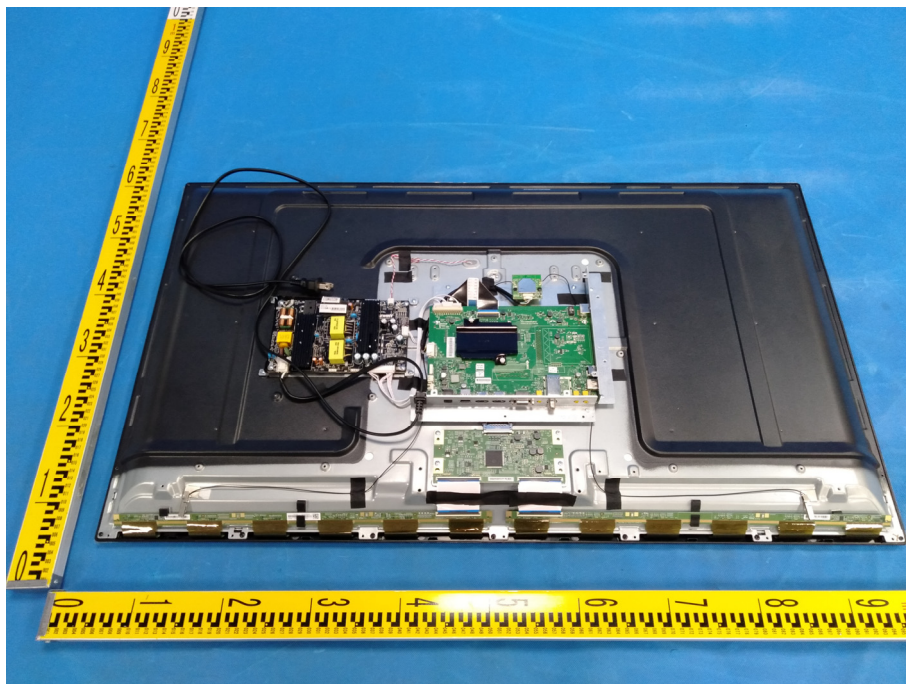

FCC ID: XOMRNSMU4336A
Internal Photographs

EUT - Open View

Antenna

EUT – Wi-Fi Module View

EUT –Wi-Fi Module View

EUT –PCB View

EUT –PCB View

EUT –PCB View

EUT –PCB View

EUT –PCB View

EUT –PCB View