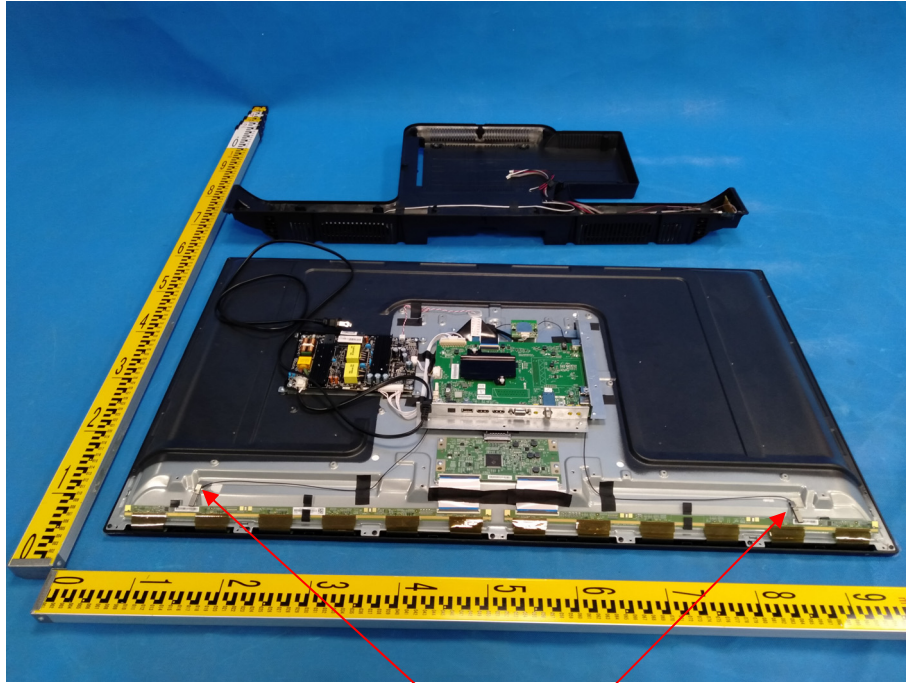

FCC ID: XOMRNSMU4336A
Internal Photographs

EUT - Open View

Antenna

EUT – Wi-Fi Module View

EUT –Wi-Fi Module View

EUT –PCB View

EUT –PCB View

EUT –PCB View

EUT –PCB View

EUT –PCB View

EUT –PCB View