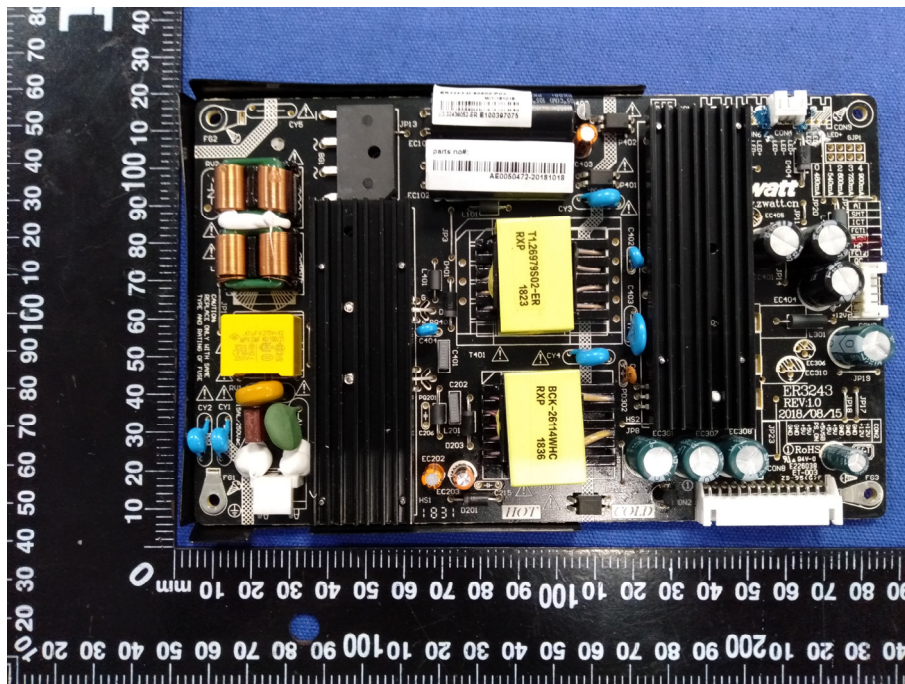

FCC ID: XOMRNSMU4336A
Internal Photographs

EUT - Open View

Antenna

EUT – Wi-Fi Module View

EUT –Wi-Fi Module View

EUT –PCB View

EUT –PCB View

EUT –PCB View

EUT –PCB View

EUT –PCB View

EUT –PCB View