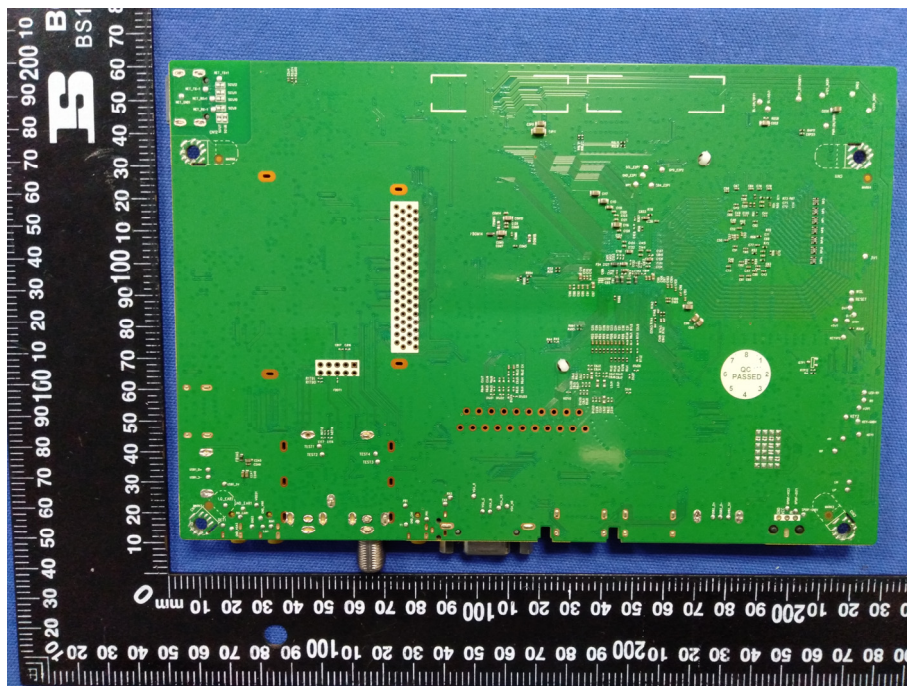

FCC ID: XOMRNSMU4336A
Internal Photographs

EUT - Open View

Antenna

EUT – Wi-Fi Module View

EUT –Wi-Fi Module View

EUT –PCB View

EUT –PCB View

EUT –PCB View

EUT –PCB View

EUT –PCB View

EUT –PCB View