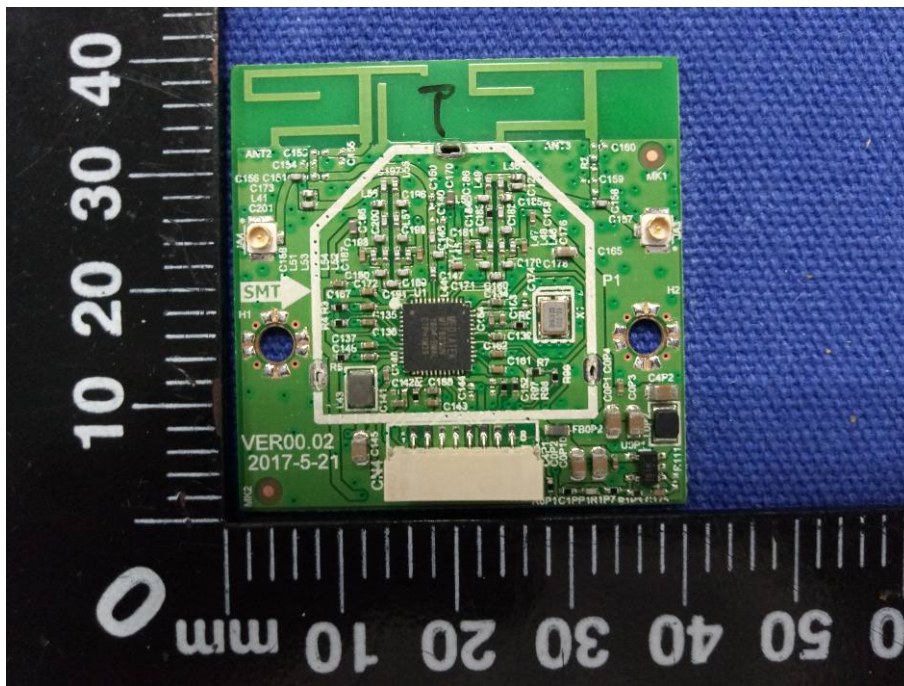

FCC ID: XOMRNSMU4336A
Internal Photographs

EUT - Open View

Antenna

EUT – Wi-Fi Module View

EUT –Wi-Fi Module View

EUT –PCB View

EUT –PCB View

EUT –PCB View

EUT –PCB View

EUT –PCB View

EUT –PCB View