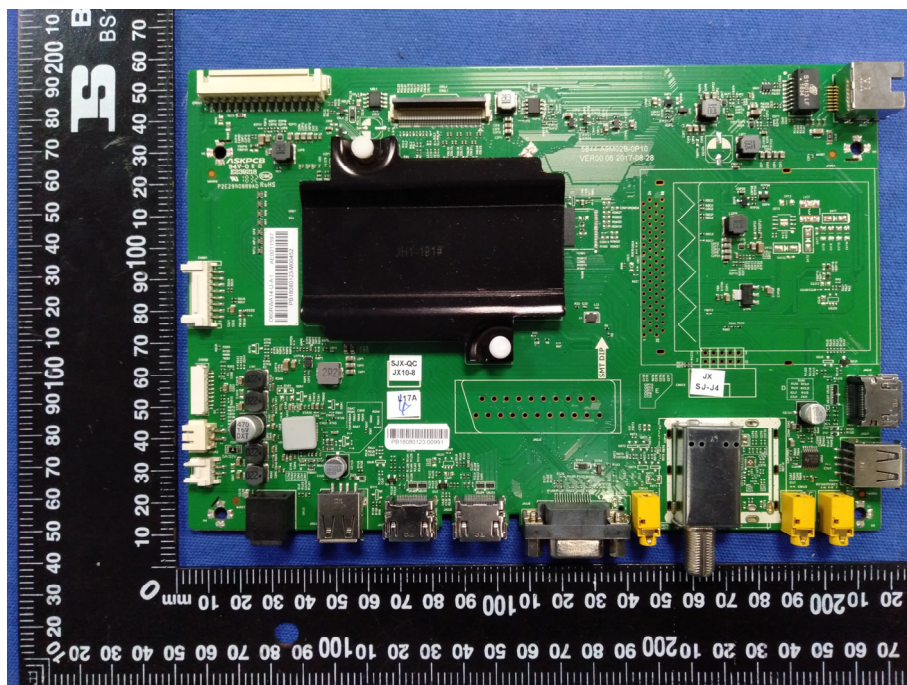

FCC ID: XOMRNSMU4336A
Internal Photographs

EUT - Open View

Antenna

EUT – Wi-Fi Module View

EUT –Wi-Fi Module View

EUT –PCB View

EUT –PCB View

EUT –PCB View