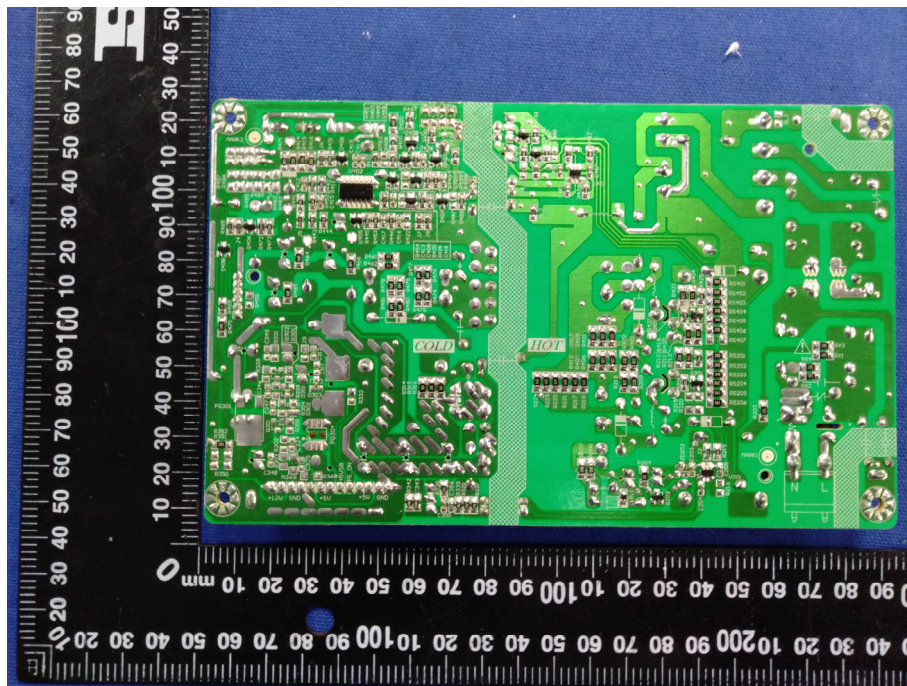

FCC ID: XOMRNSMU4336A
Internal Photographs

EUT - Open View

Antenna

EUT – Wi-Fi Module View

EUT –Wi-Fi Module View

EUT –PCB View

EUT –PCB View

EUT –PCB View

EUT –PCB View

EUT –PCB View

EUT –PCB View