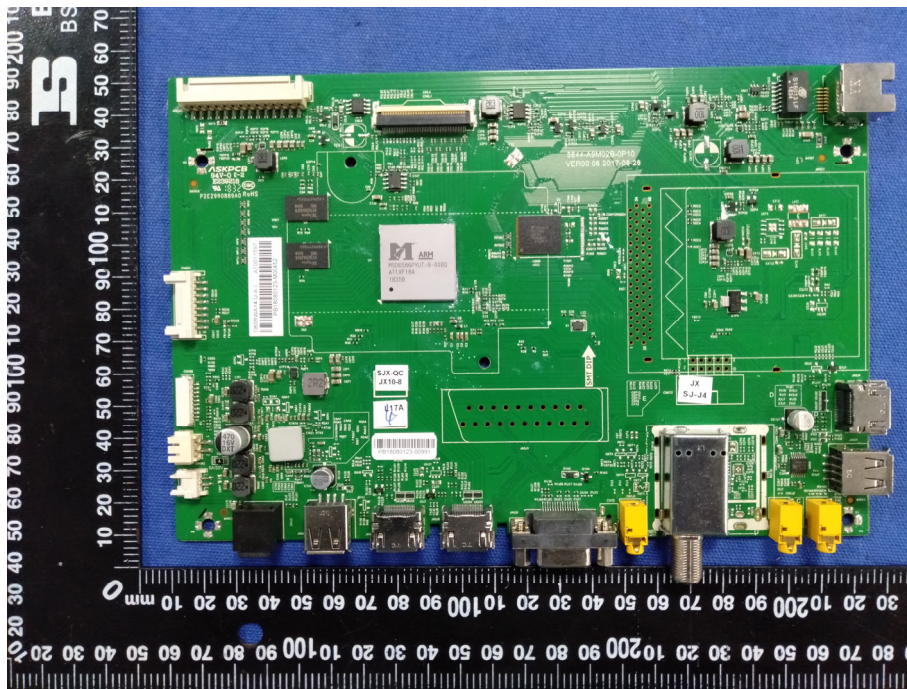

FCC ID: XOMRNSMU4336A
Internal Photographs

EUT - Open View

Antenna

EUT – Wi-Fi Module View

EUT –Wi-Fi Module View

EUT –PCB View

EUT –PCB View

EUT –PCB View

EUT –PCB View

EUT –PCB View

EUT –PCB View