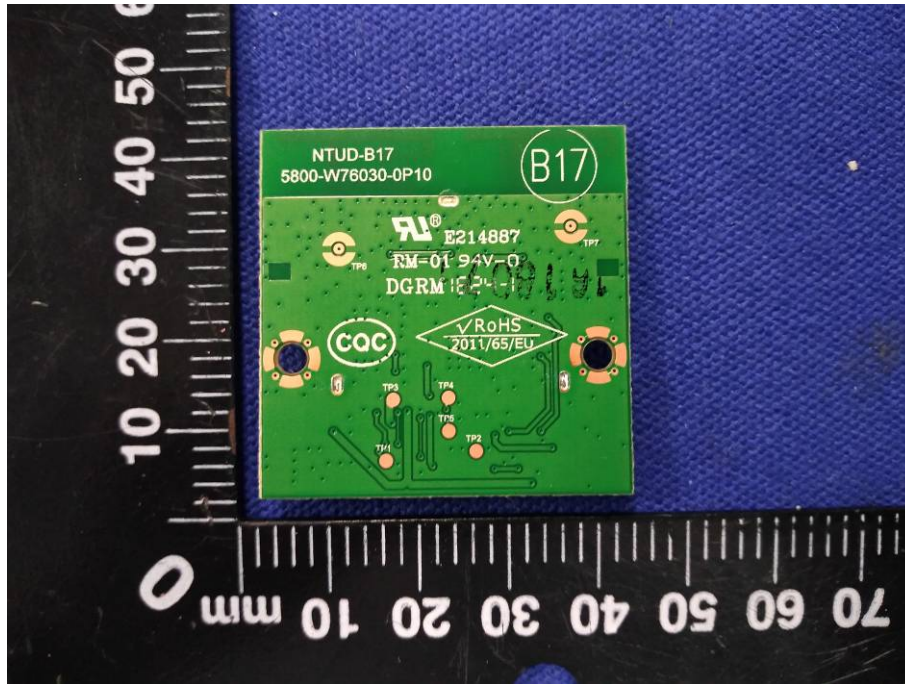

FCC ID: XOMRNSMU4336A
Internal Photographs

EUT - Open View

Antenna

EUT – Wi-Fi Module View

EUT –Wi-Fi Module View

EUT –PCB View

EUT –PCB View

EUT –PCB View

EUT –PCB View

EUT –PCB View

EUT –PCB View