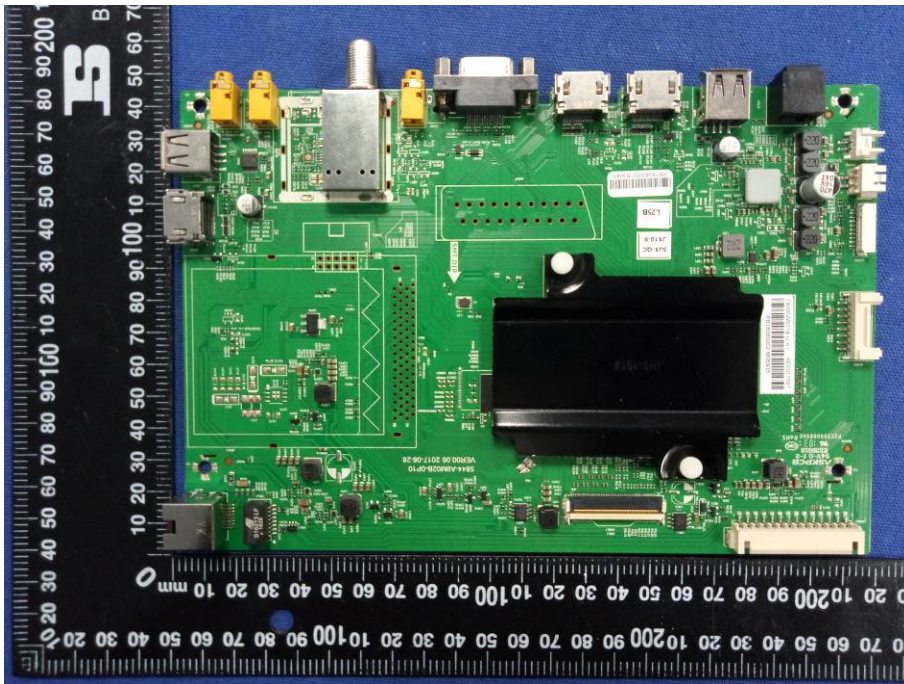

FCC ID: XOMIRTUOXOXX60XX
Internal Photographs

EUT - Open View

Antenna

EUT – Wi-Fi Module View

EUT –Wi-Fi Module View

EUT –PCB View

EUT –PCB View

EUT –PCB View

EUT –PCB View

EUT –PCB View

EUT –PCB View