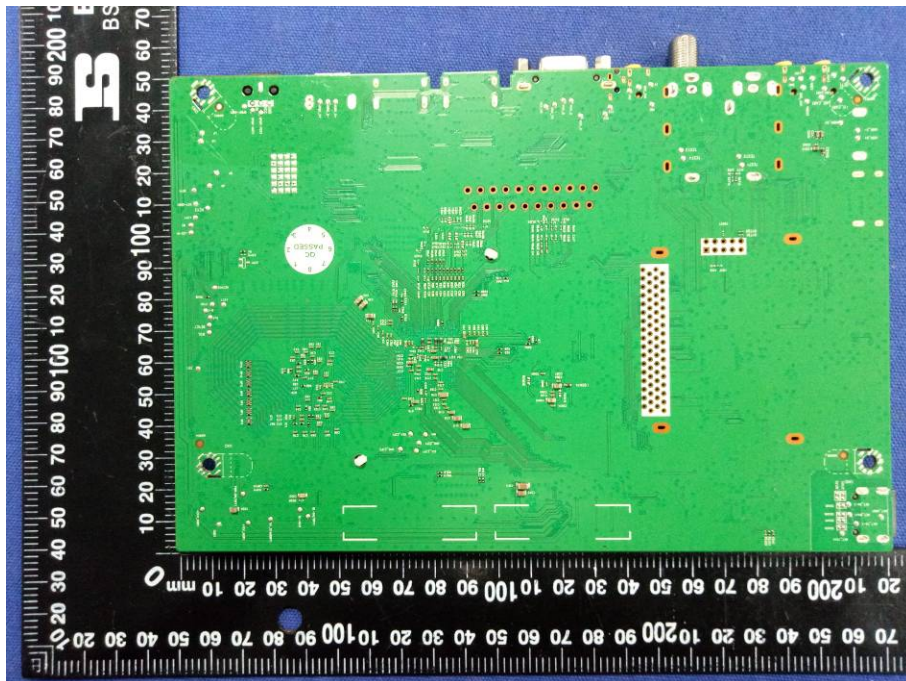

FCC ID: XOMIRTUOXOXX60XX
Internal Photographs

EUT - Open View

Antenna

EUT – Wi-Fi Module View

EUT –Wi-Fi Module View

EUT –PCB View

EUT –PCB View

EUT –PCB View

EUT –PCB View

EUT –PCB View

EUT –PCB View