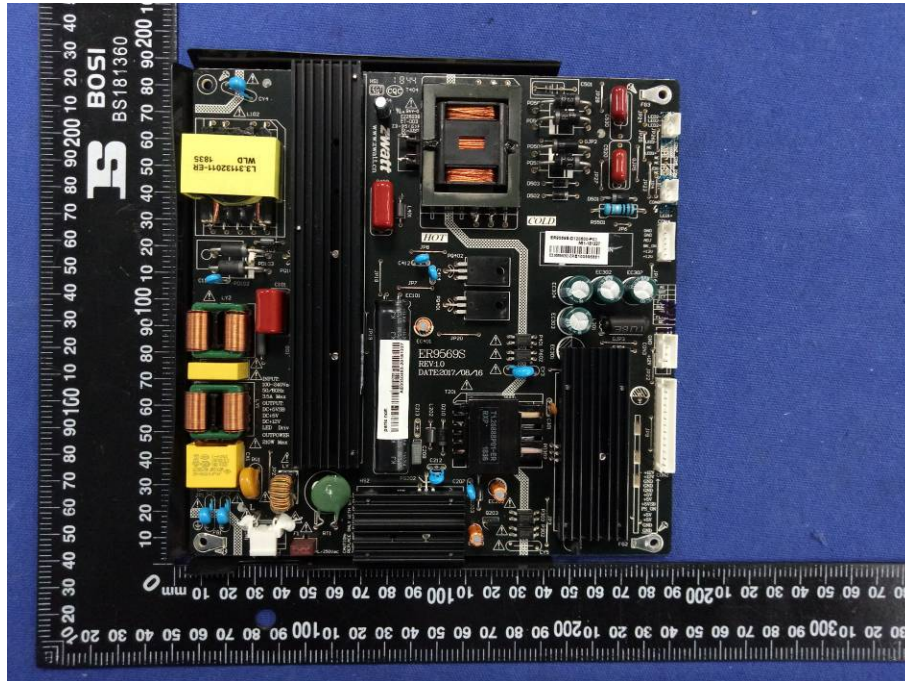

FCC ID: XOMIRTUOXOXX60XX
Internal Photographs

EUT - Open View

Antenna

EUT – Wi-Fi Module View

EUT –Wi-Fi Module View

EUT –PCB View

EUT –PCB View

EUT –PCB View

EUT –PCB View

EUT –PCB View

EUT –PCB View