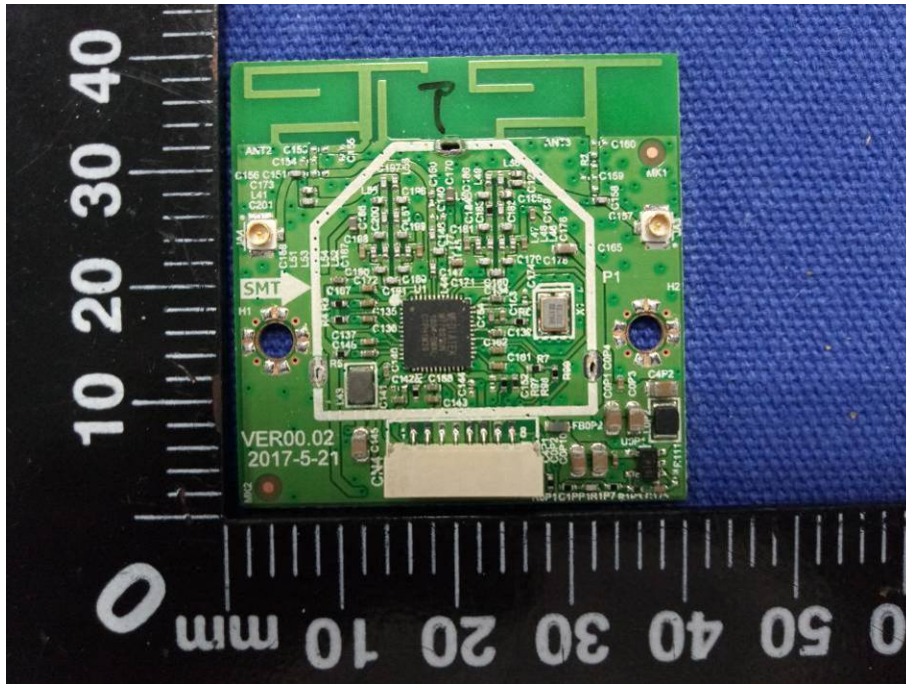

FCC ID: XOMIRTUOXOXX60XX
Internal Photographs

EUT - Open View

Antenna

EUT – Wi-Fi Module View

EUT –Wi-Fi Module View

EUT –PCB View

EUT –PCB View

EUT –PCB View

EUT –PCB View

EUT –PCB View

EUT –PCB View