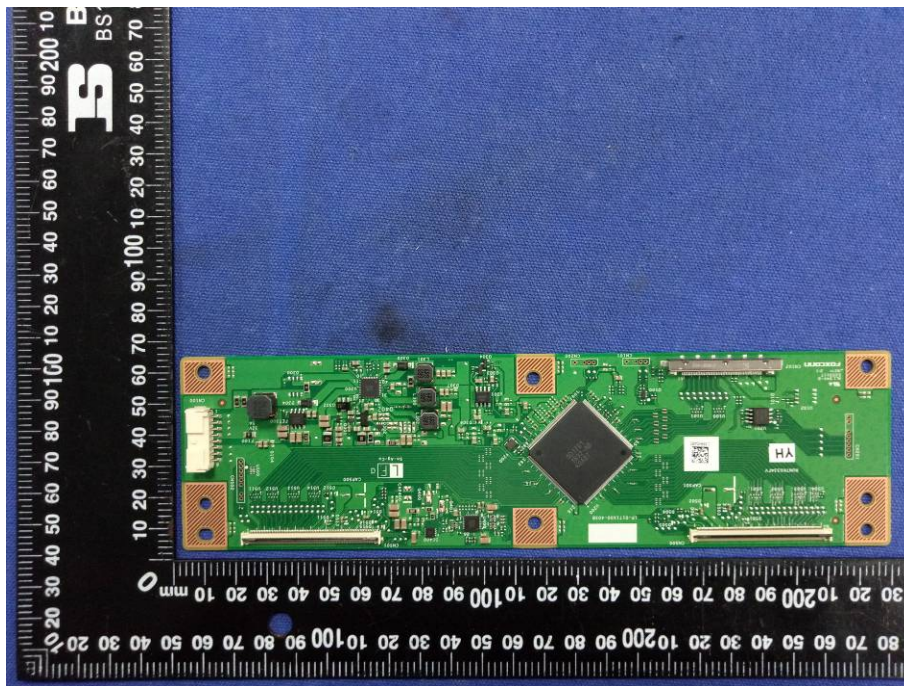

FCC ID: XOMIRTUOXOXX60XX
Internal Photographs

EUT - Open View

Antenna

EUT – Wi-Fi Module View

EUT –Wi-Fi Module View

EUT –PCB View

EUT –PCB View

EUT –PCB View

EUT –PCB View

EUT –PCB View

EUT –PCB View