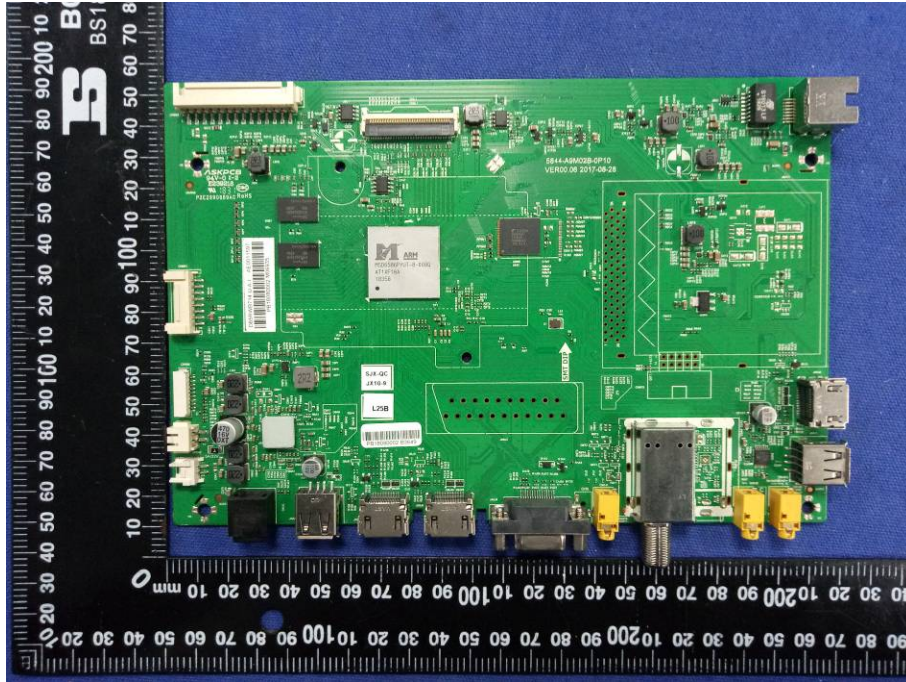

FCC ID: XOMIRTUOXOXX60XX
Internal Photographs

EUT - Open View

Antenna

EUT – Wi-Fi Module View

EUT –Wi-Fi Module View

EUT –PCB View

EUT –PCB View

EUT –PCB View

EUT –PCB View

EUT –PCB View

EUT –PCB View