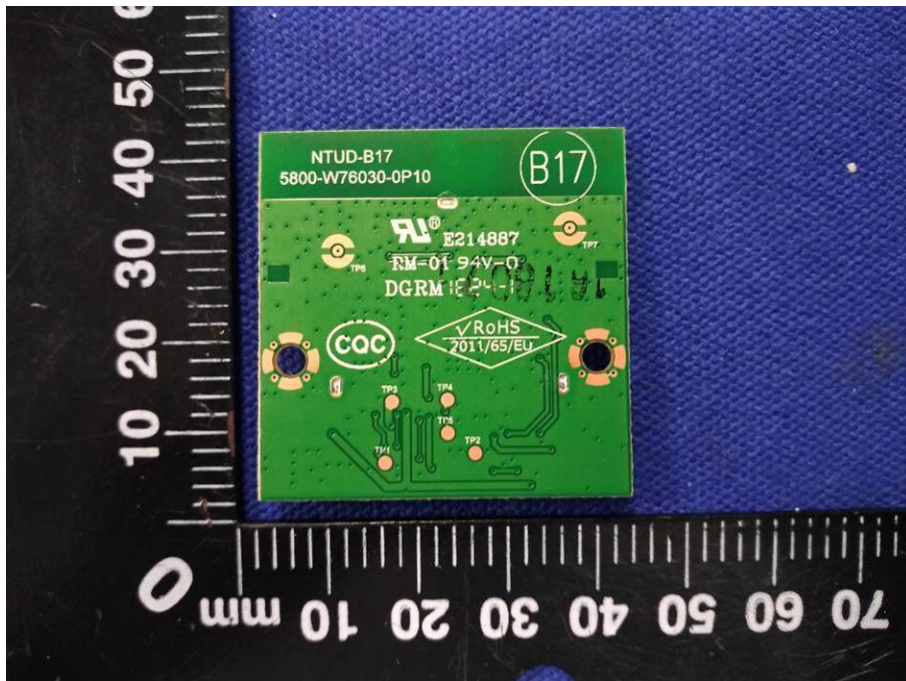

FCC ID: XOMIRTUOXOXX60XX
Internal Photographs

EUT - Open View

Antenna

EUT – Wi-Fi Module View

EUT –Wi-Fi Module View

EUT –PCB View

EUT –PCB View

EUT –PCB View

EUT –PCB View

EUT –PCB View

EUT –PCB View