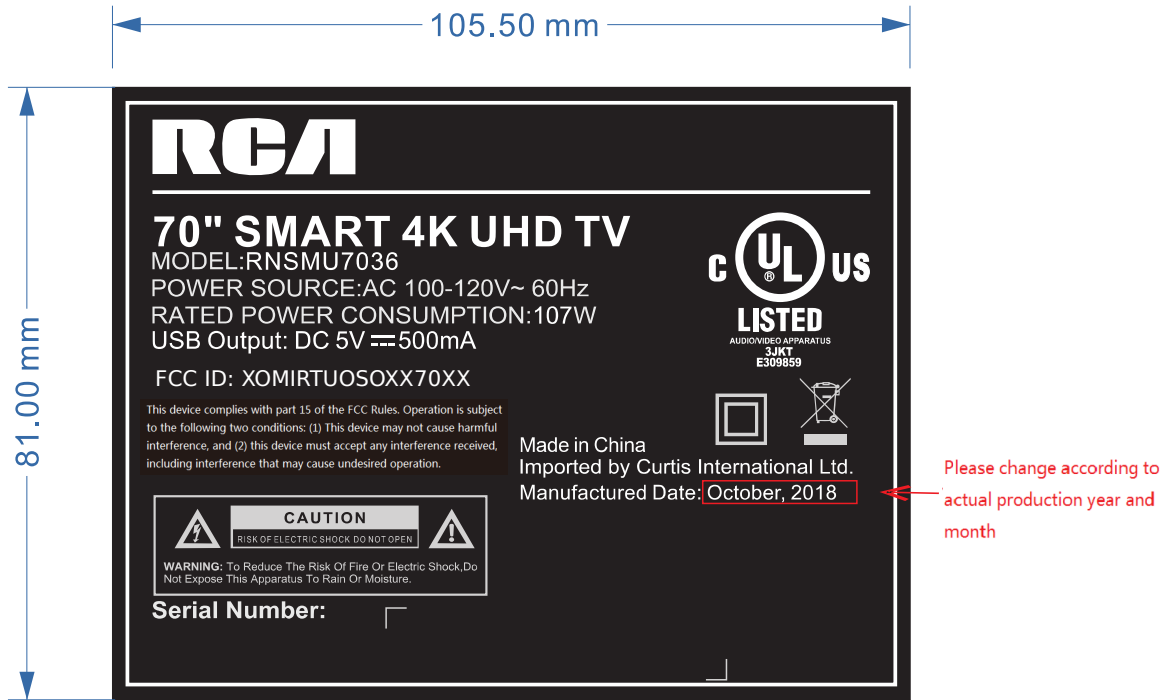

Label

SIZE:105.5x81mm
Color: silver on black

Label Location: