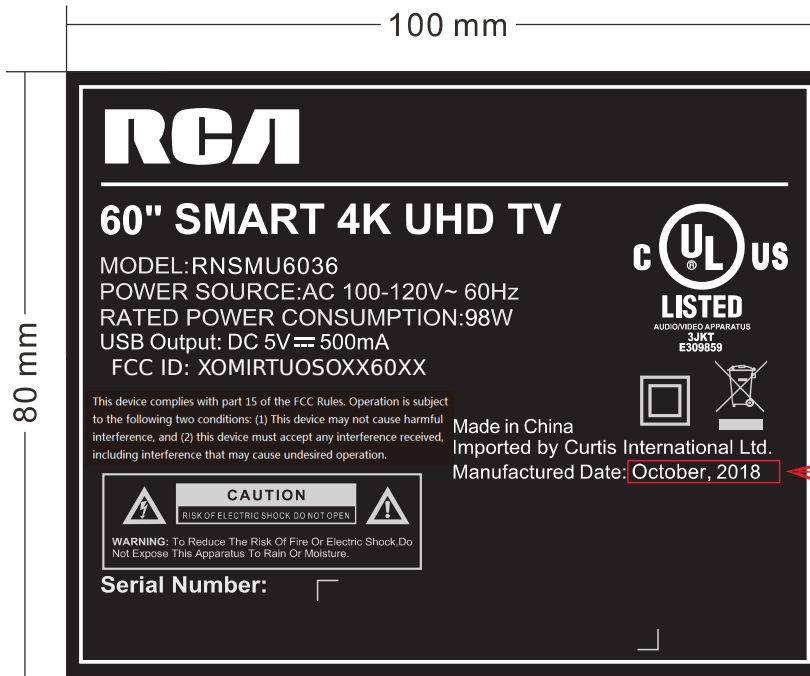

# Label

Please change according to actual production year and month

SIZE: 100x80mm

Color: silver on black

## Label Location: