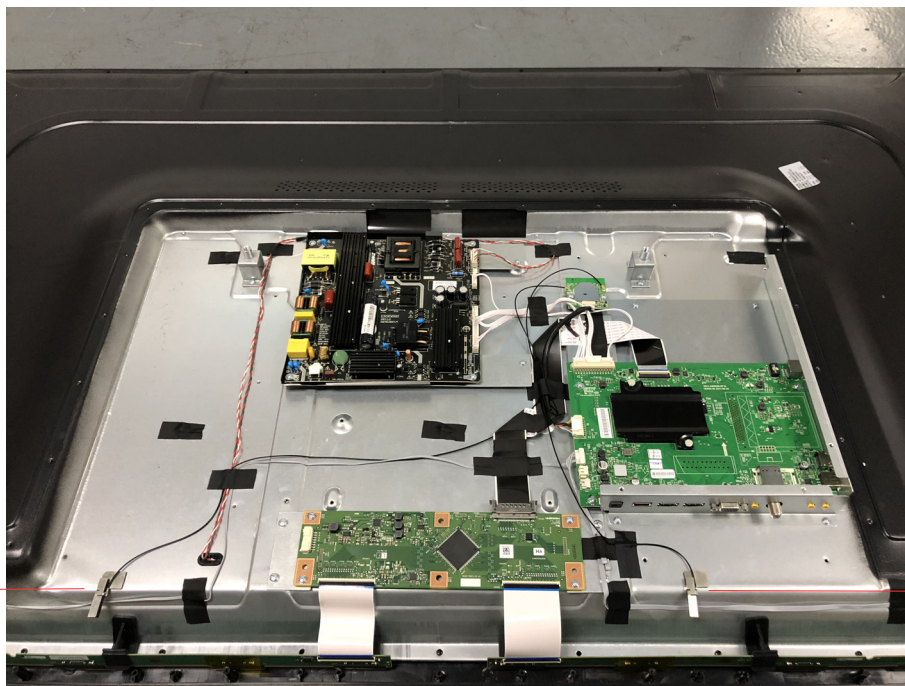

FCC ID: XOMIRTUOSOXX60XX
Internal Photographs

EUT - Open View

Antenna

EUT – Wi-Fi Module View

EUT –Wi-Fi Module View

EUT –PCB View

EUT –PCB View

EUT –PCB View