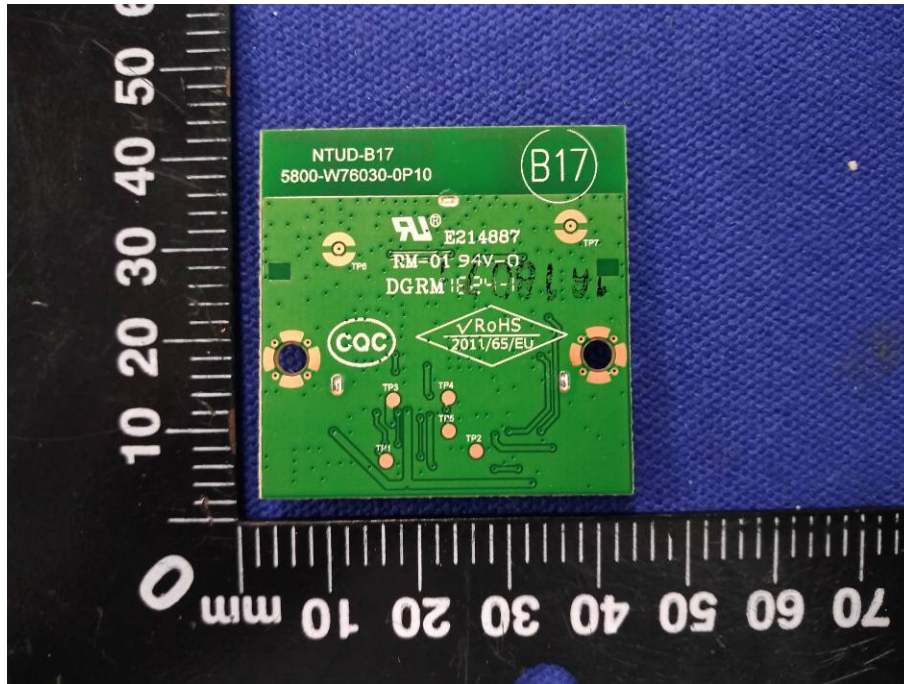

FCC ID: XOMIRTUOSOXX60XX
Internal Photographs

EUT - Open View

Antenna

EUT – Wi-Fi Module View

EUT –Wi-Fi Module View

EUT –PCB View

EUT –PCB View

EUT –PCB View

EUT –PCB View

EUT –PCB View

EUT –PCB View