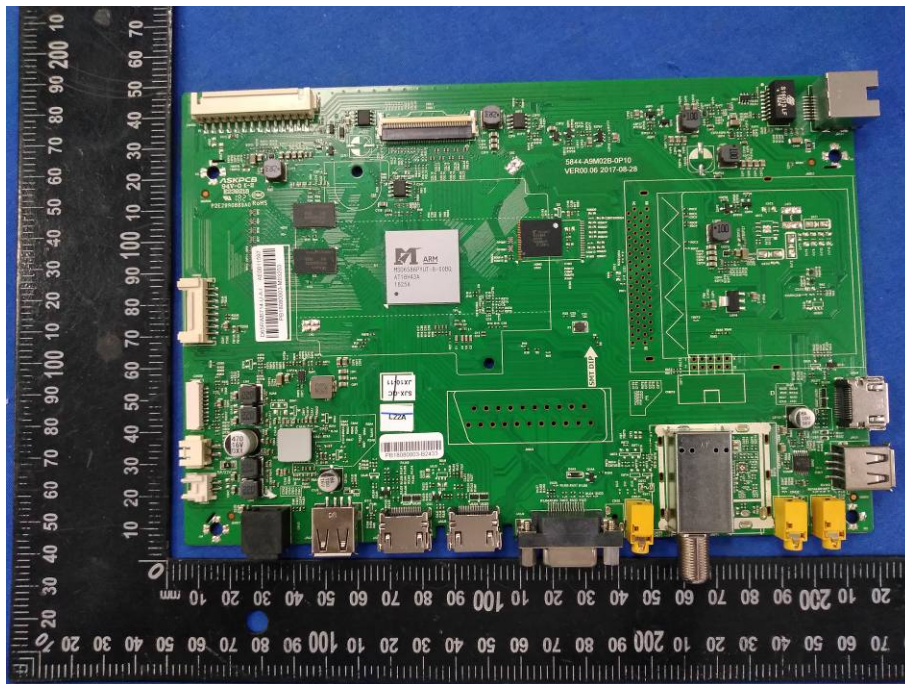

FCC ID: XOMIRTUOSOXX60XX
Internal Photographs

EUT - Open View

Antenna

EUT – Wi-Fi Module View

EUT –Wi-Fi Module View

EUT –PCB View

EUT –PCB View

EUT –PCB View

EUT –PCB View

EUT –PCB View

EUT –PCB View