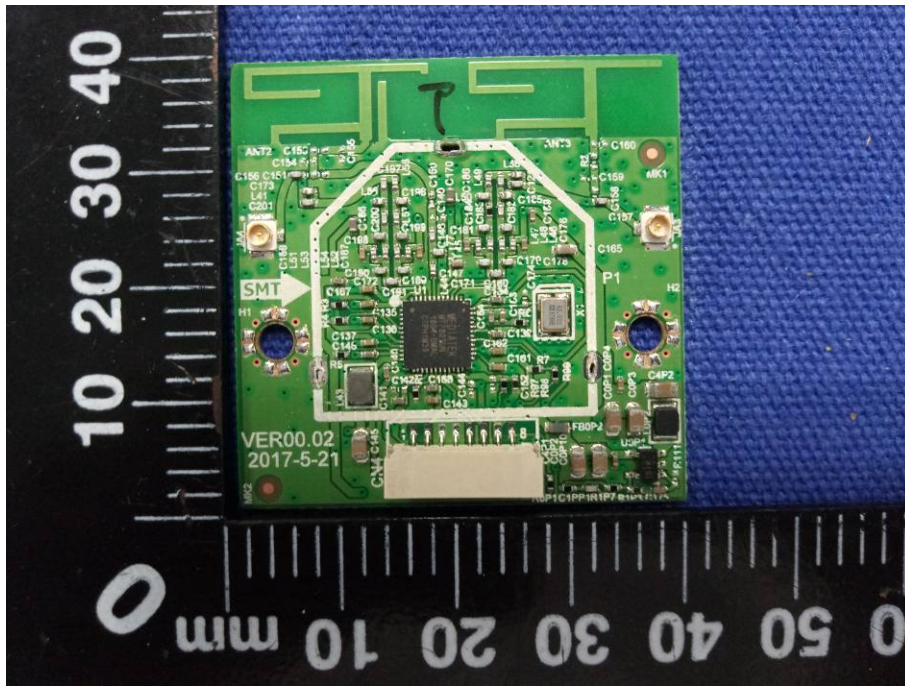

FCC ID: XOMIRTUOSOXX60XX
Internal Photographs

EUT - Open View

Antenna

EUT – Wi-Fi Module View

EUT –Wi-Fi Module View

EUT –PCB View

EUT –PCB View

EUT –PCB View

EUT –PCB View

EUT –PCB View

EUT –PCB View