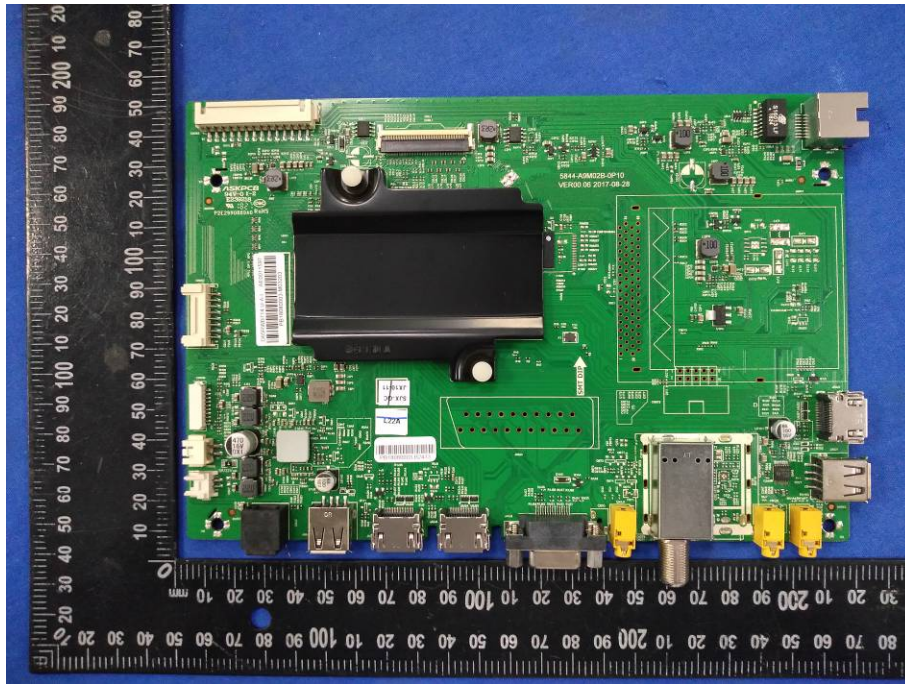

FCC ID: XOMIRTUOSOXX60XX
Internal Photographs

EUT - Open View

Antenna

EUT – Wi-Fi Module View

EUT –Wi-Fi Module View

EUT –PCB View

EUT –PCB View

EUT –PCB View

EUT –PCB View

EUT –PCB View

EUT –PCB View