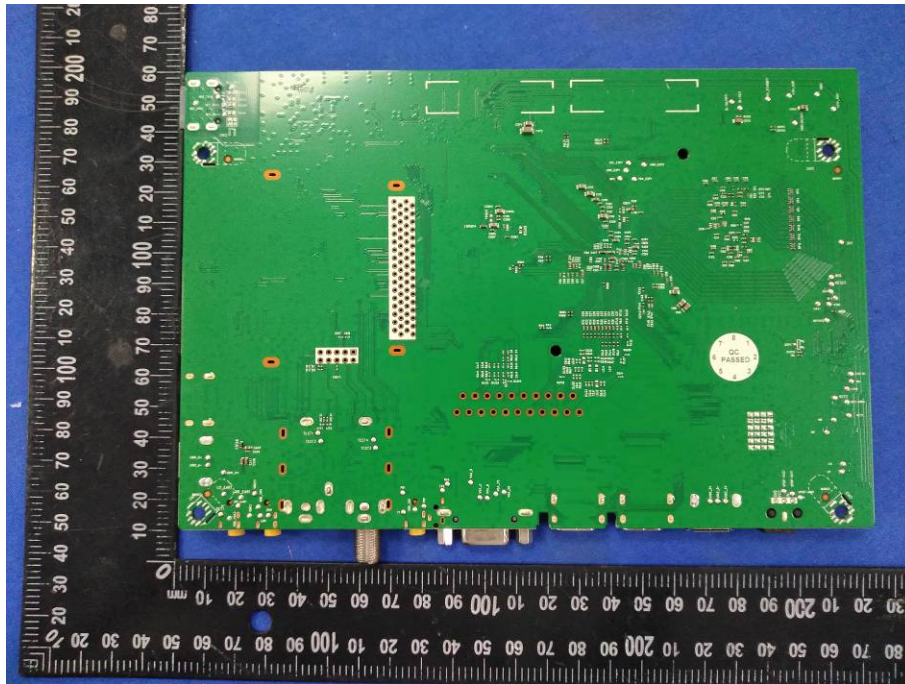

FCC ID: XOMIRTUOSOXX60XX
Internal Photographs

EUT - Open View

Antenna

EUT – Wi-Fi Module View

EUT –Wi-Fi Module View

EUT –PCB View

EUT –PCB View

EUT –PCB View

EUT –PCB View

EUT –PCB View

EUT –PCB View