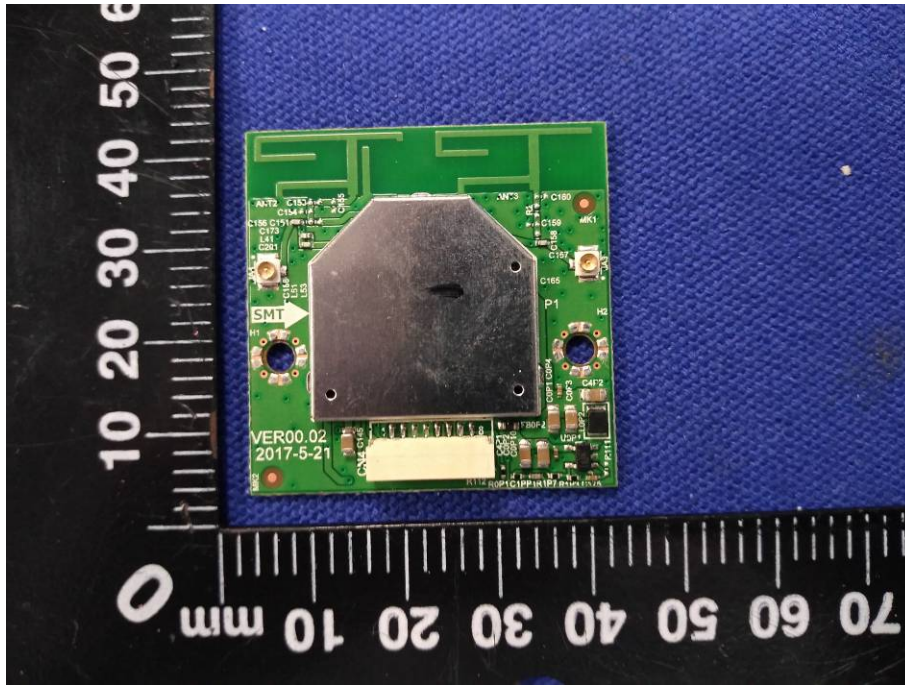

FCC ID: XOMIRTUOSOXX60XX
Internal Photographs

EUT - Open View

Antenna

EUT – Wi-Fi Module View

EUT –Wi-Fi Module View

EUT –PCB View

EUT –PCB View

EUT –PCB View

EUT –PCB View

EUT –PCB View

EUT –PCB View