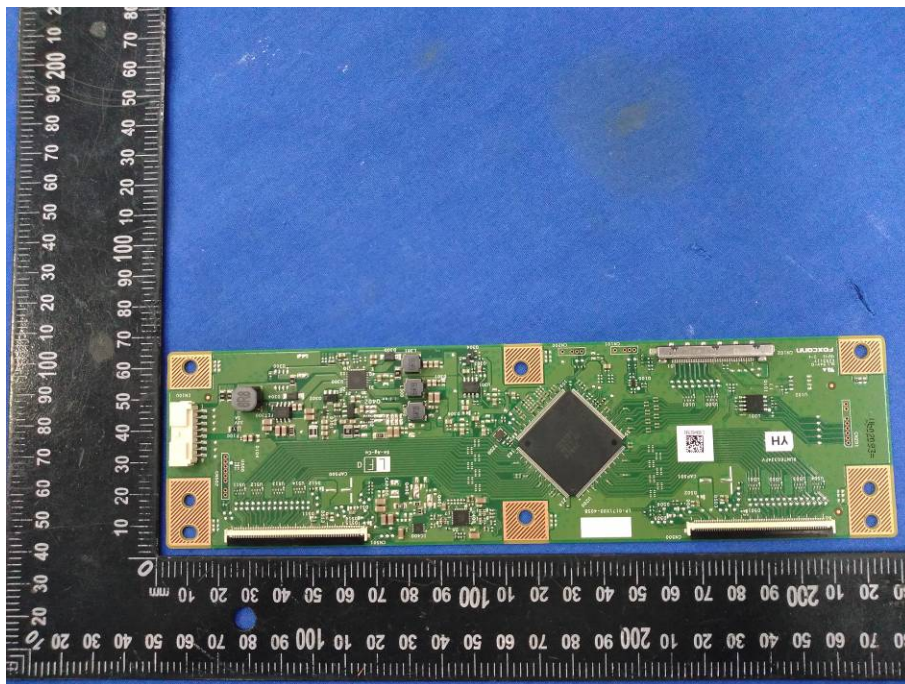

FCC ID: XOMIRTUOSOXX60XX
Internal Photographs

EUT - Open View

Antenna

EUT – Wi-Fi Module View

EUT –Wi-Fi Module View

EUT –PCB View

EUT –PCB View

EUT –PCB View

EUT –PCB View

EUT –PCB View

EUT –PCB View