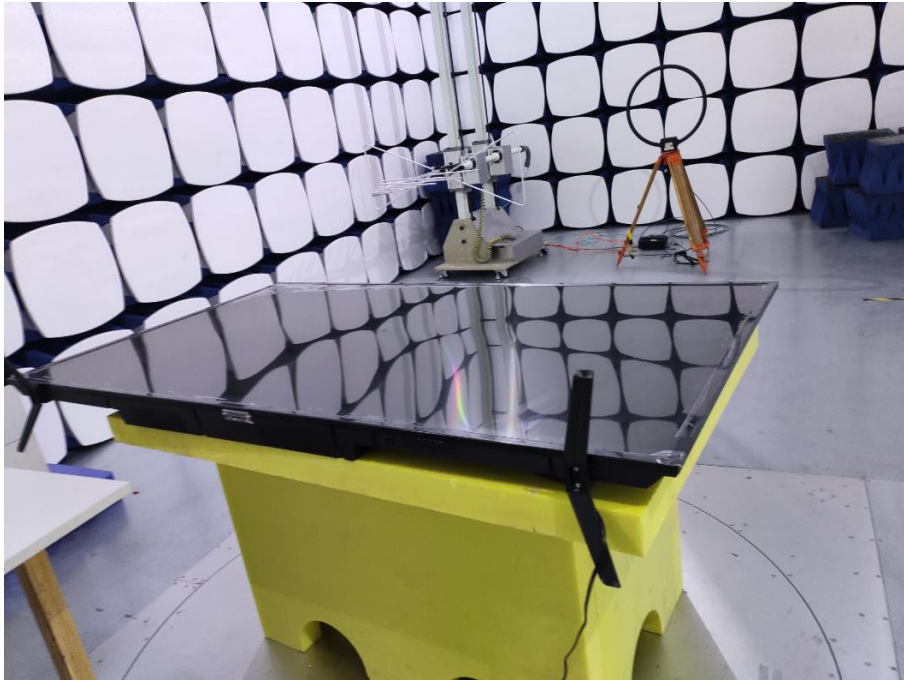

FCC ID: XOMD86D18

Test Setup Photos

Conducted emission

Radiated emission Below 30MHz

Radiated emission 30MHz~1GHz

Radiated emission above 1GHz