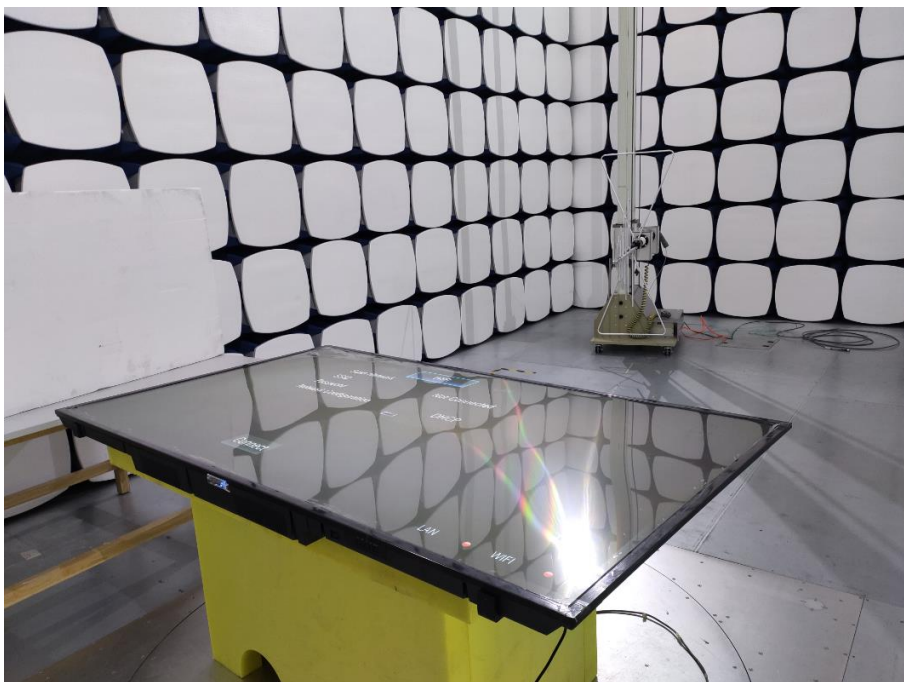

FCC ID: XOMD86D18

Test Setup Photos

Conducted emission

Radiated emission Below 30MHz

Radiated emission 30MHz~1GHz

Radiated emission above 1GHz