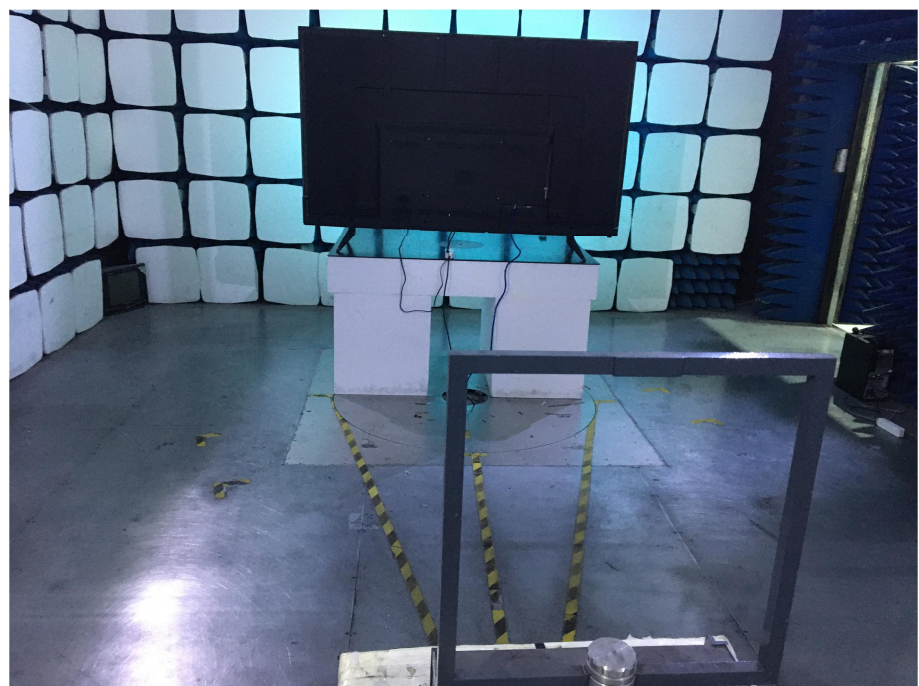

EXHIBIT 4 - TEST SETUP PHOTOGRAPHS

**Conducted Emission
Test Setup**

**Radiation Emission Test
Setup (Below 30MHz)**

<p>Radiation Emission Test Setup (30MHz to 1GHz)</p>	
<p>Radiation Emission Test Setup (1GHz to 18GHz)</p>	

**Radiation Emission Test
Setup (Above 18GHz)**

***** END OF REPORT *****