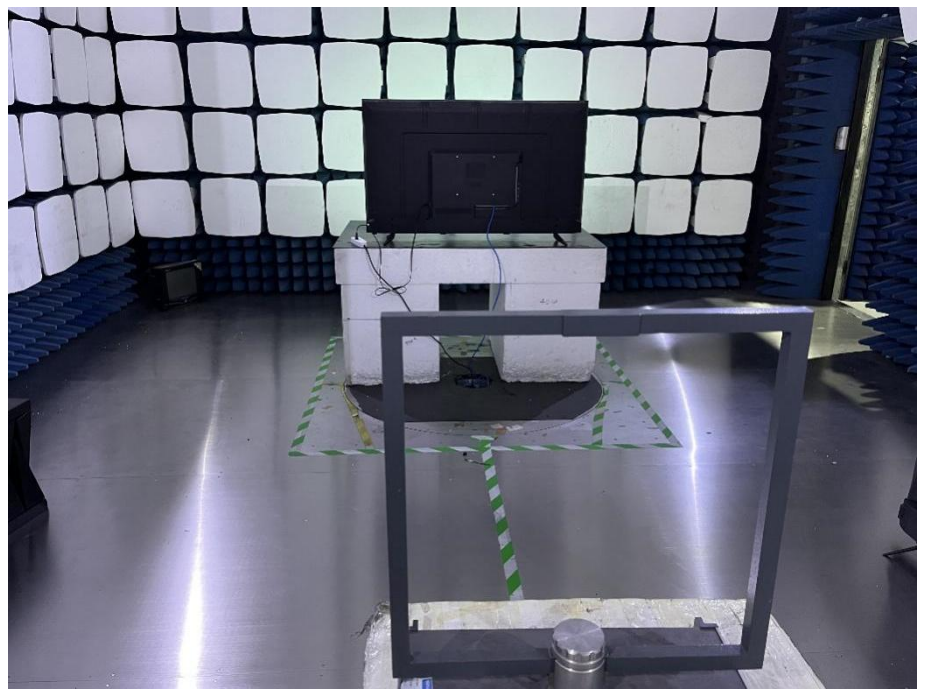

EXHIBIT 4 - TEST SETUP PHOTOGRAPHS

Conducted Emission Test Setup

Radiation Emission Test Setup (Below 30MHz)

Radiation Emission Test Setup (30MHz to 1GHz)

Radiation Emission Test Setup (1GHz to 18GHz)

**Radiation Emission Test
Setup (Above 18GHz)**