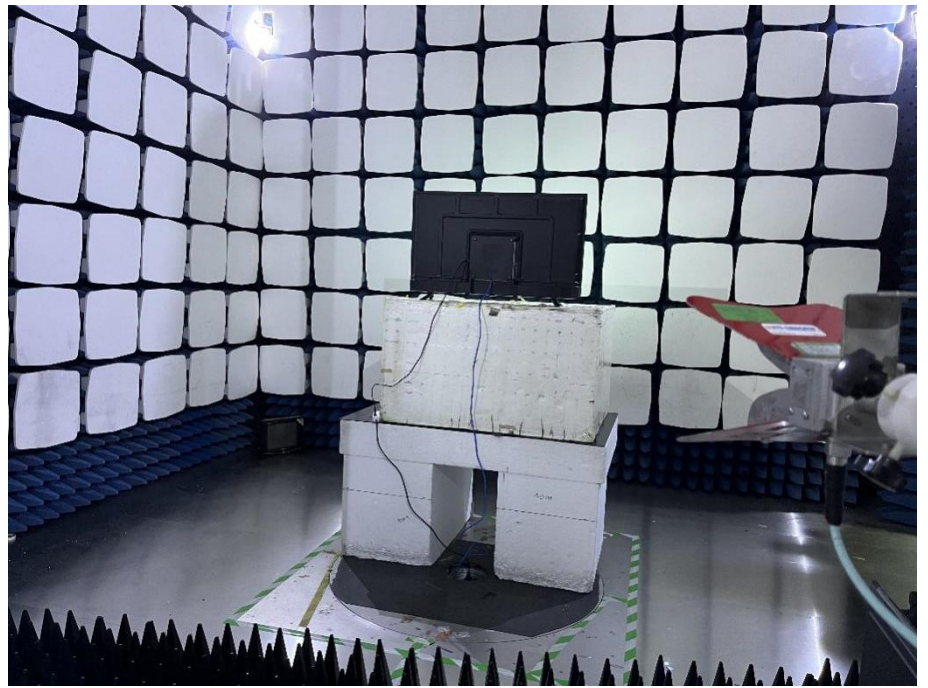

EXHIBIT 4 - TEST SETUP PHOTOGRAPHS

Conducted Emission Test Setup

Radiation Emission Test Setup (Below 30MHz)

Radiation Emission Test Setup (30MHz to 1GHz)

Radiation Emission Test Setup (1GHz to 18GHz)

**Radiation Emission Test
Setup (Above 18GHz)**