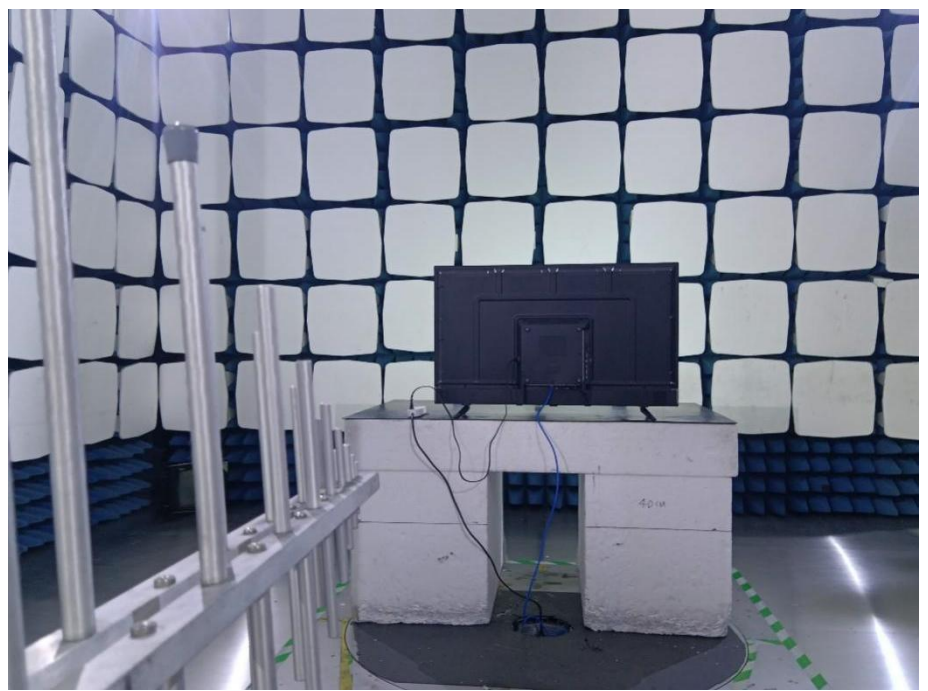

EXHIBIT 4 - TEST SETUP PHOTOGRAPHS

Conducted Emission Test Setup

Radiation Emission Test Setup (Below 30MHz)

Radiation Emission Test Setup (30MHz to 1GHz)

Radiation Emission Test Setup (1GHz to 18GHz)

**Radiation Emission Test
Setup (Above 18GHz)**