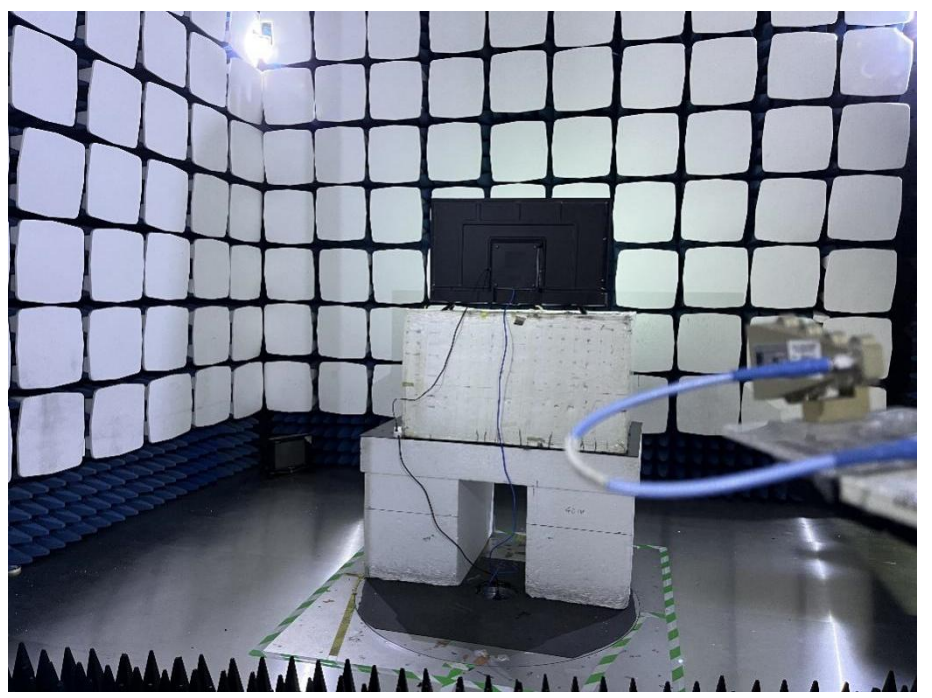

EXHIBIT 4 - TEST SETUP PHOTOGRAPHS

Conducted Emission Test Setup

Radiation Emission Test Setup (Below 30MHz)

Radiation Emission Test Setup (30MHz to 1GHz)

Radiation Emission Test Setup (1GHz to 18GHz)

**Radiation Emission Test
Setup (Above 18GHz)**