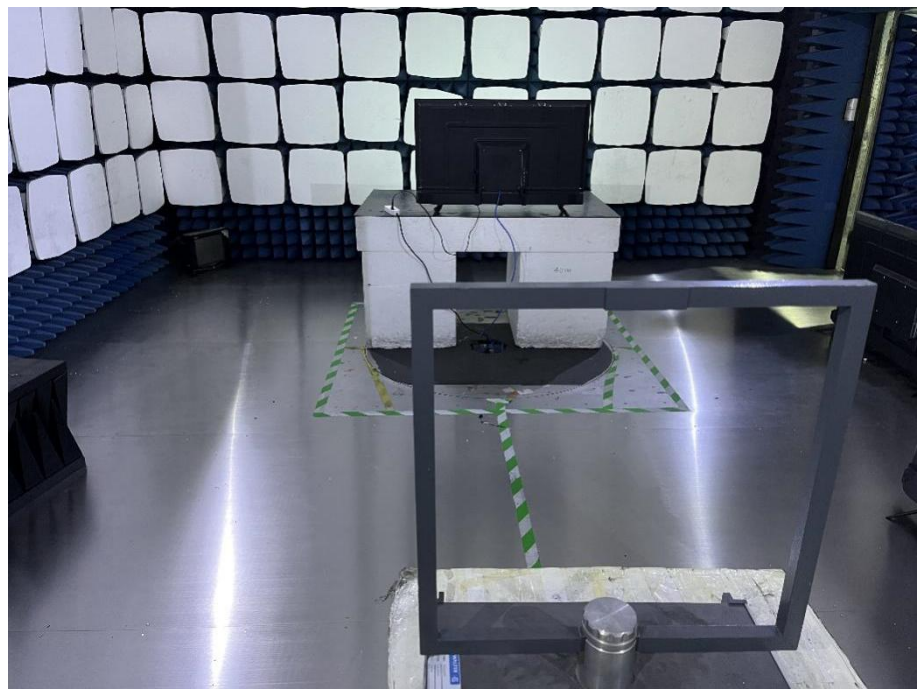

EXHIBIT 4 - TEST SETUP PHOTOGRAPHS

Conducted Emission Test Setup

Radiation Emission Test Setup (Below 30MHz)

Radiation Emission Test Setup (30MHz to 1GHz)

Radiation Emission Test Setup (1GHz to 18GHz)

**Radiation Emission Test
Setup (Above 18GHz)**