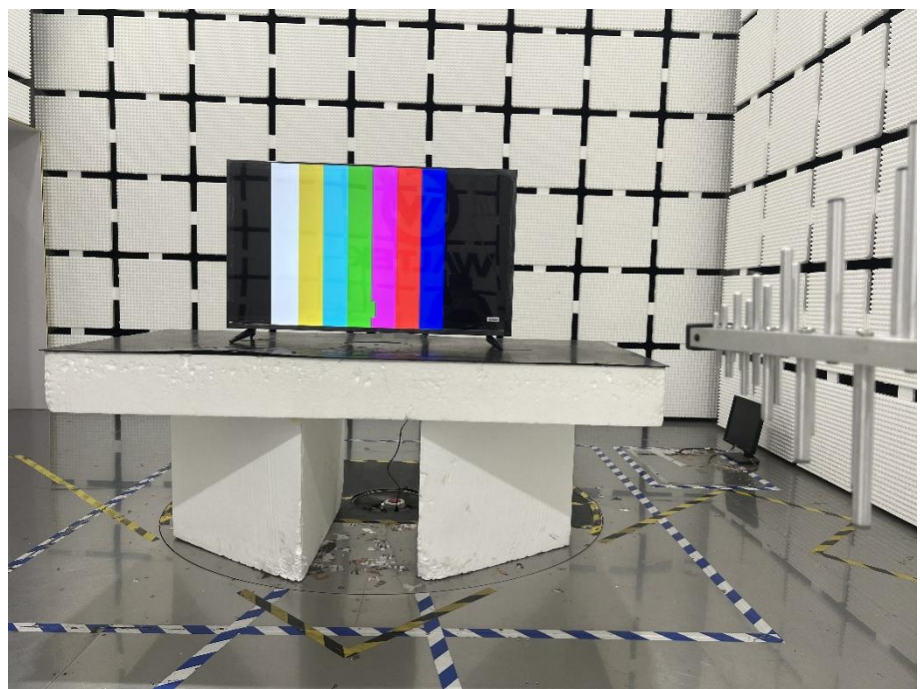

EXHIBIT 4 - TEST SETUP PHOTOGRAPHS

Conducted Emission Test Setup

Radiation Emission Test Setup (Below 30MHz)

Radiation Emission Test Setup (30MHz to 1GHz)

Radiation Emission Test Setup (1GHz to 18GHz)

**Radiation Emission Test
Setup (Above 18GHz)**