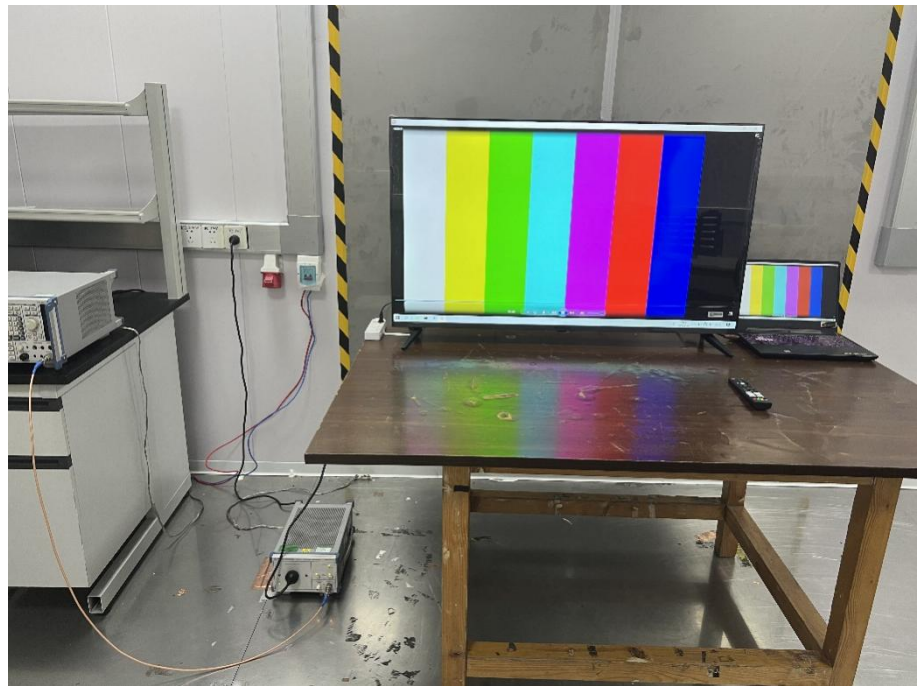

EXHIBIT 4 - TEST SETUP PHOTOGRAPHS

Conducted Emission Test Setup

Radiation Emission Test Setup (Below 30MHz)

Radiation Emission Test Setup (30MHz to 1GHz)

Radiation Emission Test Setup (1GHz to 18GHz)

**Radiation Emission Test
Setup (Above 18GHz)**