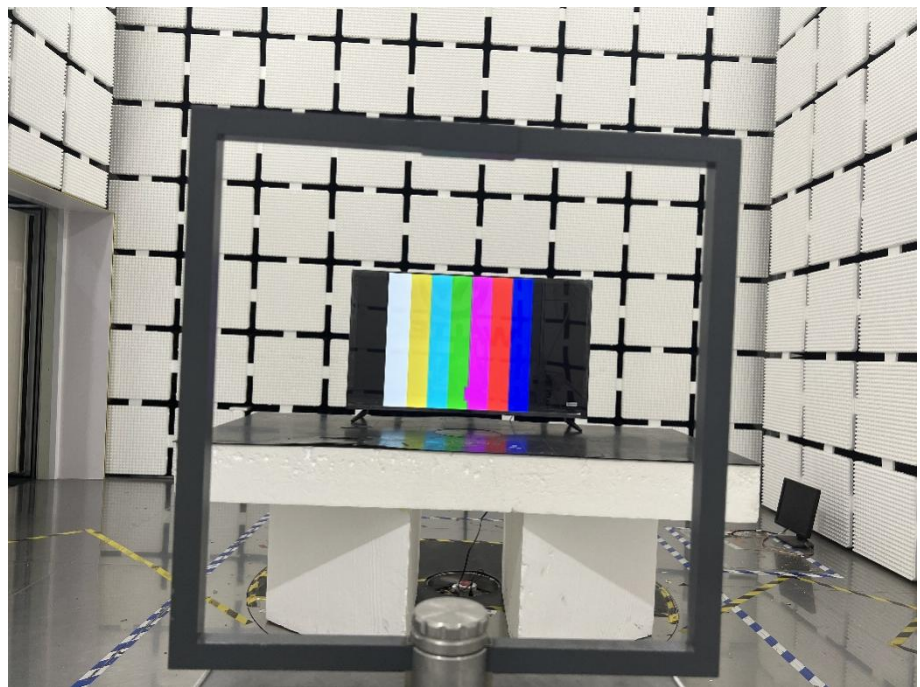

EXHIBIT 4 - TEST SETUP PHOTOGRAPHS

Conducted Emission Test Setup

Radiation Emission Test Setup (Below 30MHz)

Radiation Emission Test Setup (30MHz to 1GHz)

Radiation Emission Test Setup (1GHz to 18GHz)

**Radiation Emission Test
Setup (Above 18GHz)**