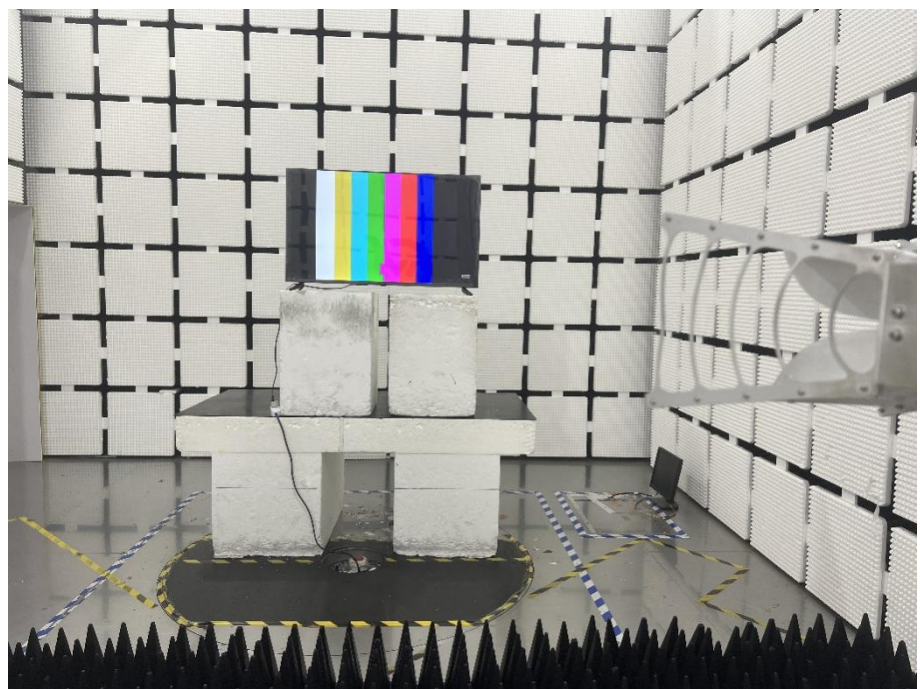

EXHIBIT 4 - TEST SETUP PHOTOGRAPHS

Conducted Emission Test Setup

Radiation Emission Test Setup (Below 30MHz)

Radiation Emission Test Setup (30MHz to 1GHz)

Radiation Emission Test Setup (1GHz to 18GHz)

**Radiation Emission Test
Setup (Above 18GHz)**