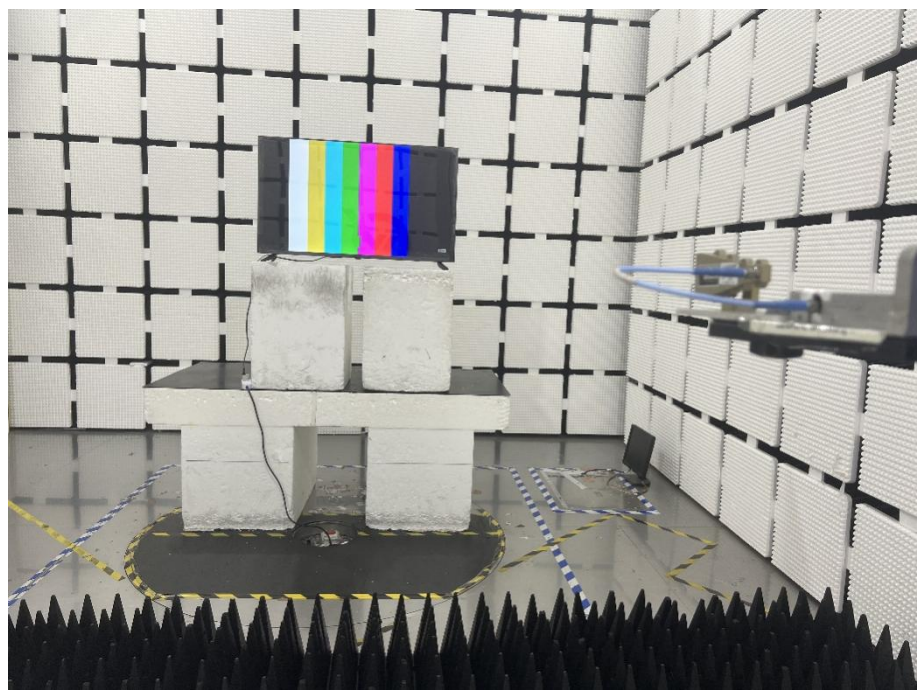

EXHIBIT 4 - TEST SETUP PHOTOGRAPHS

Conducted Emission Test Setup

Radiation Emission Test Setup (Below 30MHz)

Radiation Emission Test Setup (30MHz to 1GHz)

Radiation Emission Test Setup (1GHz to 18GHz)

**Radiation Emission Test
Setup (Above 18GHz)**