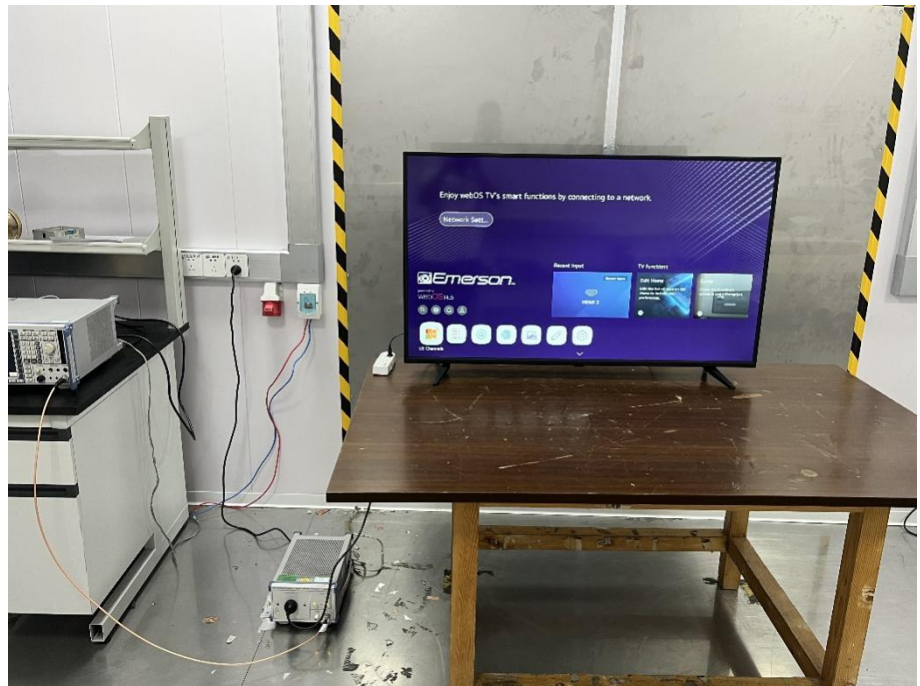

EXHIBIT 4 - TEST SETUP PHOTOGRAPHS

Conducted Emission Test Setup

Radiation Emission Test Setup (Below 30MHz)

Radiation Emission Test Setup (30MHz to 1GHz)

Radiation Emission Test Setup (1GHz to 18GHz)

Radiation Emission Test Setup (Above 18GHz)