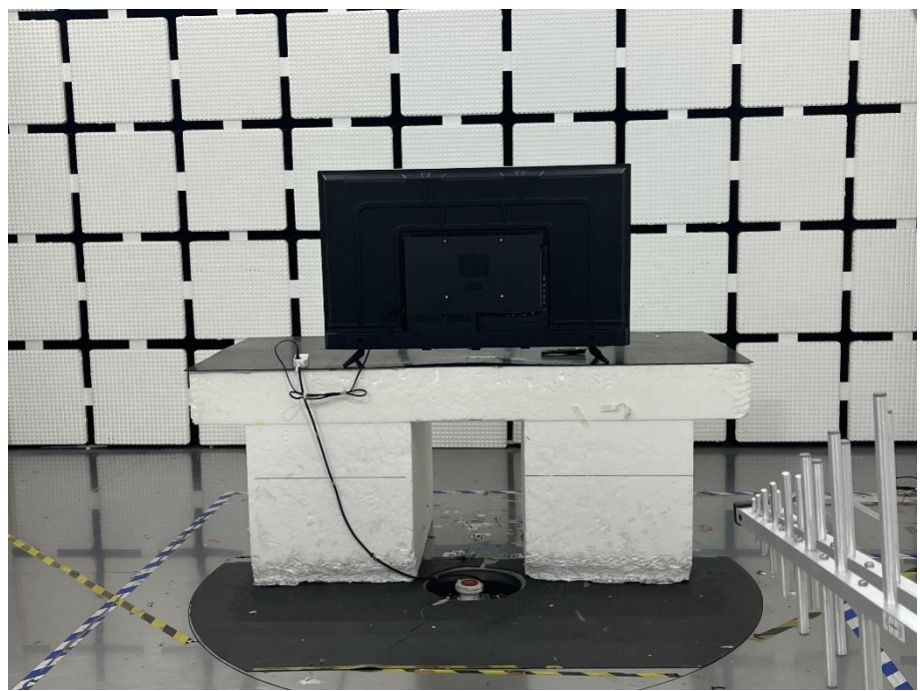

EXHIBIT 4 - TEST SETUP PHOTOGRAPHS

Conducted Emission Test Setup

Radiation Emission Test Setup (Below 30MHz)

Radiation Emission Test Setup (30MHz to 1GHz)

Radiation Emission Test Setup (1GHz to 18GHz)

Radiation Emission Test Setup (Above 18GHz)