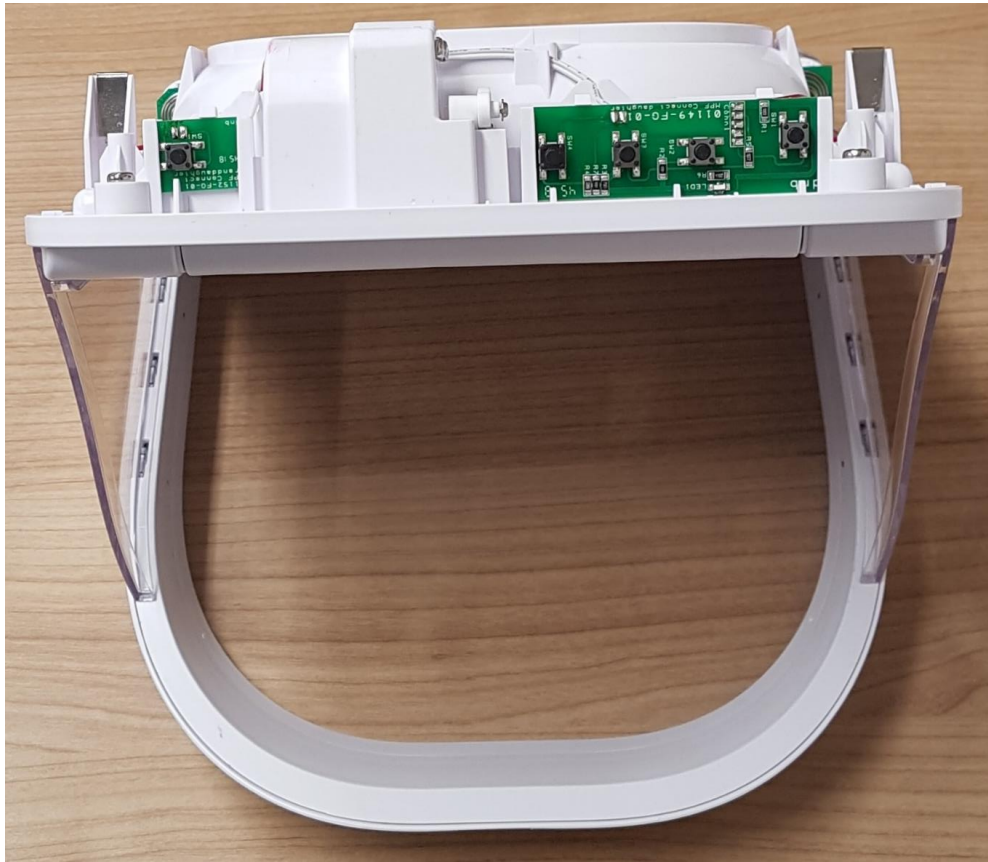

Internal Rear View