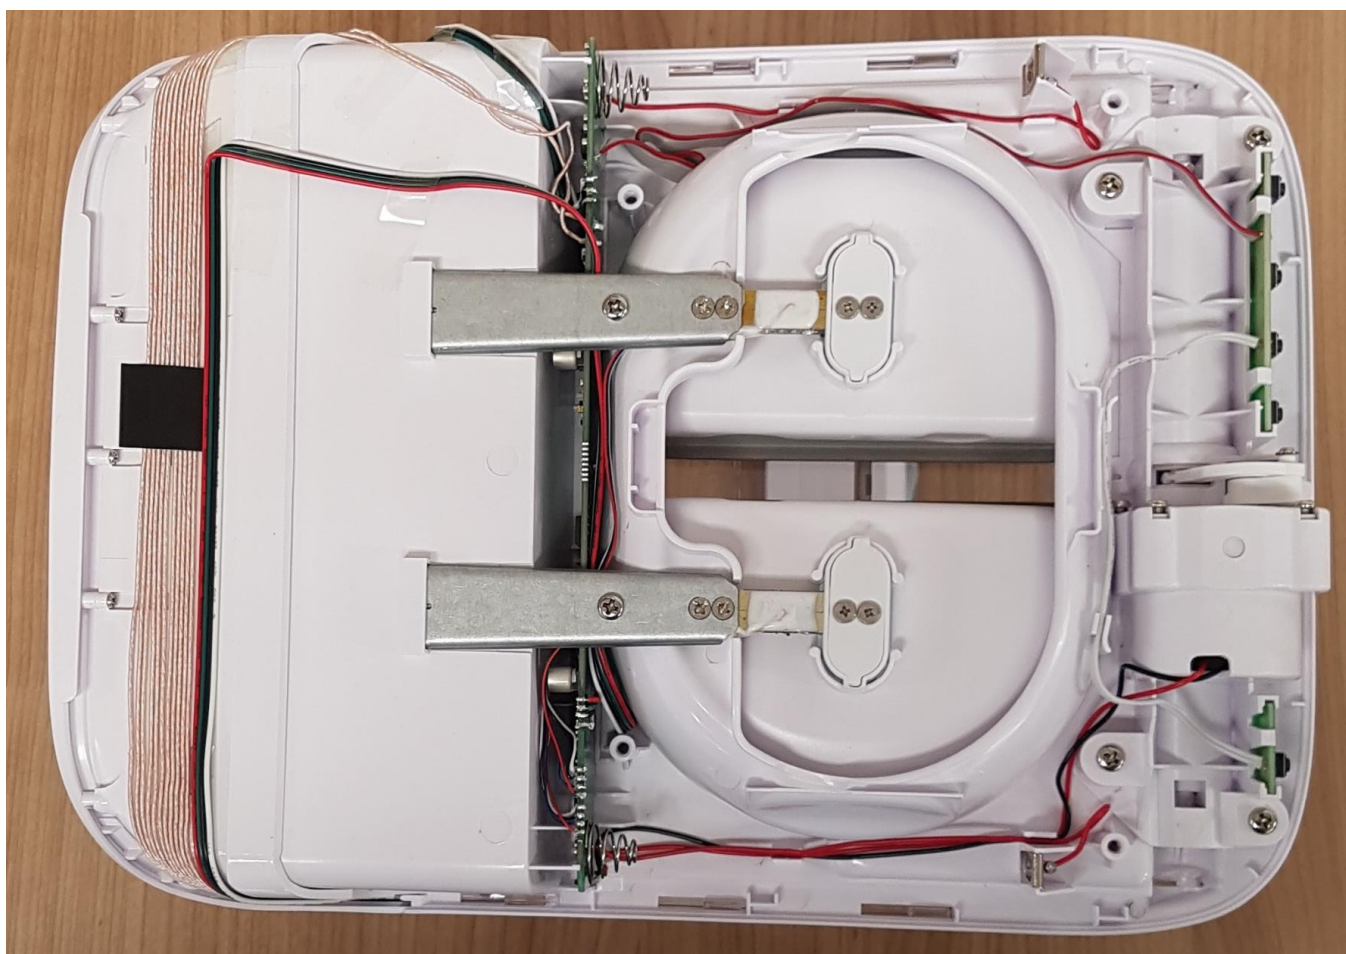

6-7 The Irwin Centre
Scotland Road
Dry Drayton
Cambridge
CB23 8AR
United Kingdom

Tel: +44 (0)1954 211 664

surepetcare.com

FCC Details

FRN: 0019054196

FCC ID: XO9-IMF00-001

Model ID: iMPF

ISED Details

IC Company No.: 8906A

Certification No.: 8906A-IMPF0001

Model No.: iMPF

Internal Photos:

Internal Top View