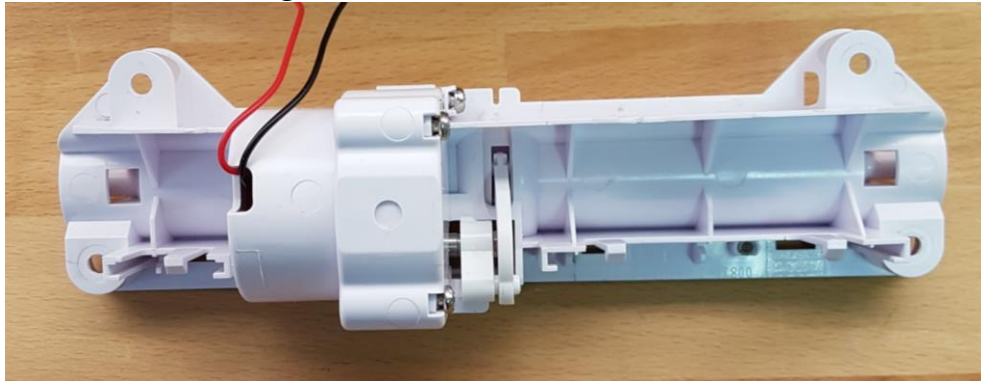

Tel: +44 (0)1954 211 664

surepetcare.com

Internal Right View

Internal Left View

Deck assembly with Motor Carriage Sub-Assembly

Motor Carriage Assembly

Load Cell Assembly

PCBA top View

PCBA Bottom View

Rear Button PCB

Zero Button PCB Top View

Antenna PCB Emitter

Antenna PCB Receiver