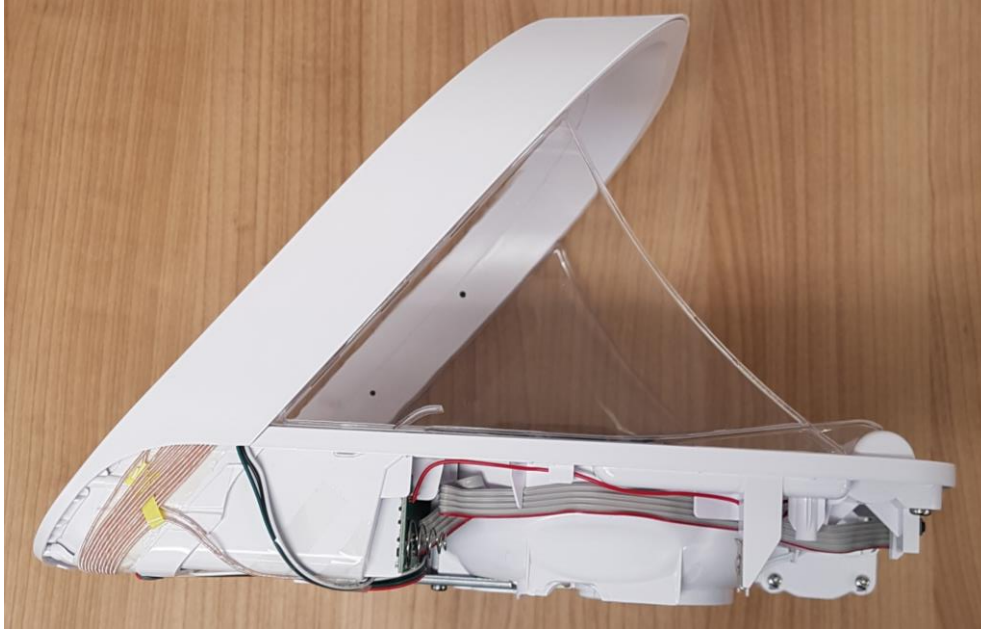

Tel: +44 (0)1954 211 664

surepetcare.com

Internal Right View

Internal Left View

Deck assembly with Motor Carriage Sub-Assembly

Motor Carriage Assembly

Load Cell Assembly

PCBA top View

PCBA Bottom View

Rear Button PCB

Zero Button PCB Top View

Antenna PCB Emitter

Antenna PCB Receiver