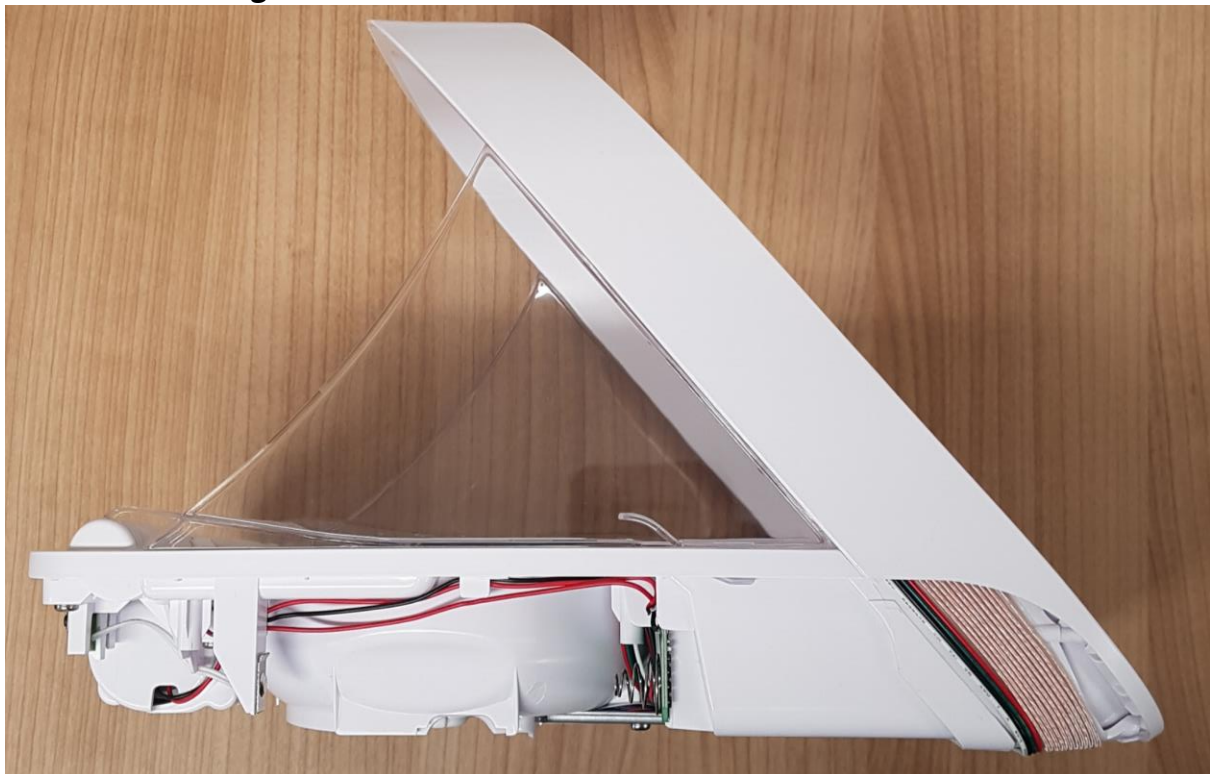

Tel: +44 (0)1954 211 664

surepetcare.com

Internal Right View

Internal Left View

Deck assembly with Motor Carriage Sub-Assembly

Motor Carriage Assembly

Load Cell Assembly

PCBA top View

PCBA Bottom View

Rear Button PCB

Zero Button PCB Top View

Antenna PCB Emitter

Antenna PCB Receiver