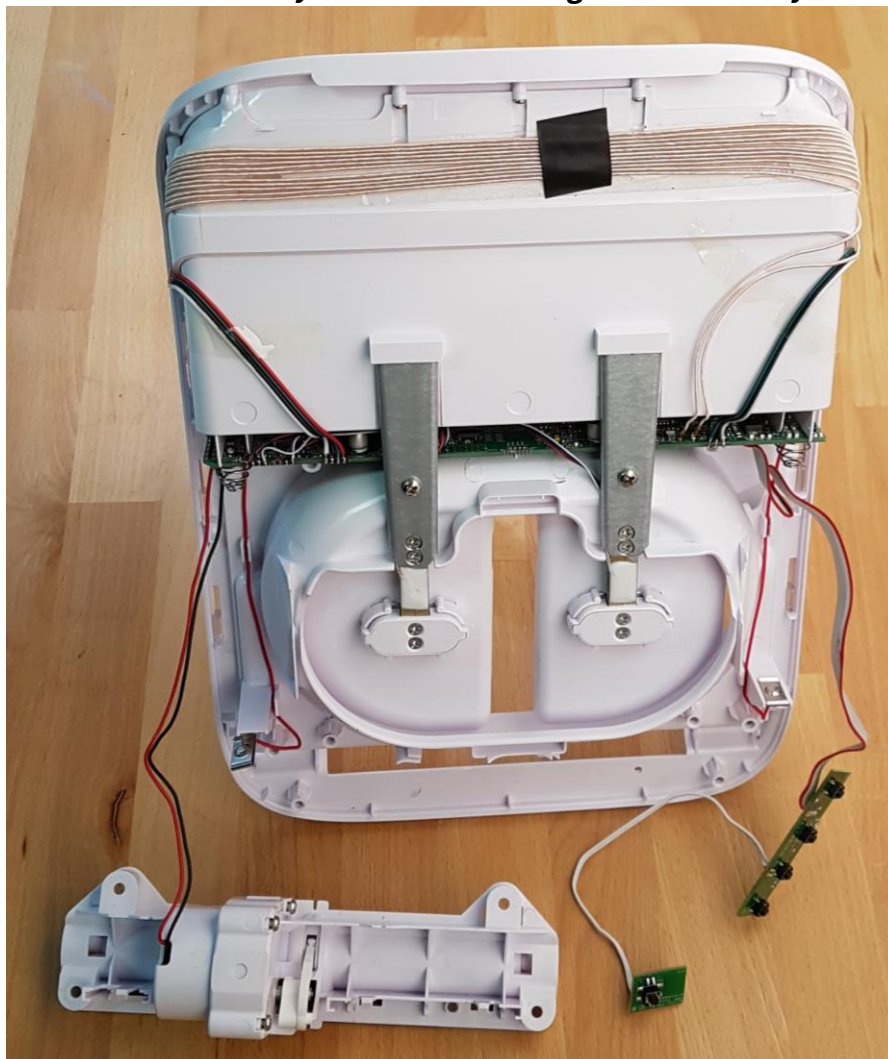

Tel: +44 (0)1954 211 664

surepetcare.com

Internal Right View

Internal Left View

Deck assembly with Motor Carriage Sub-Assembly

Motor Carriage Assembly

Load Cell Assembly

PCBA top View

PCBA Bottom View

Rear Button PCB

Zero Button PCB Top View

Antenna PCB Emitter

Antenna PCB Receiver