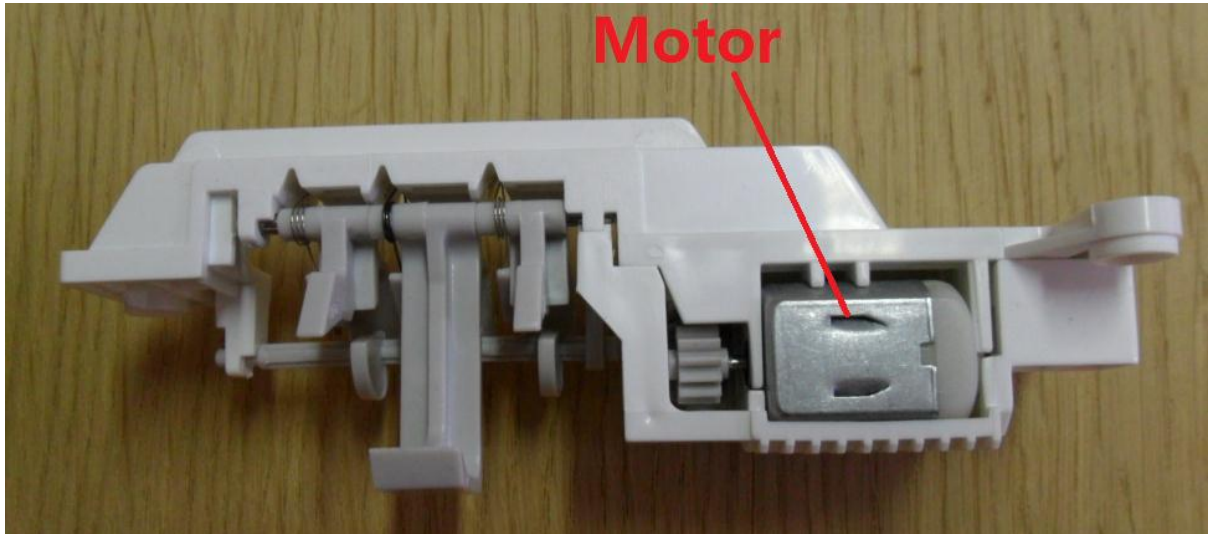

FCC ID: XO9-DSCF-1001
IC No: 8906A-DSCF1001

FCC details

FRN: 0019054196
FCC ID: XO9-DSCF-1001
Model ID: DSCF001

IC details

IC Company No: 8906A
Certification No: 8906A-DSCF1001
Model No: DSCF001

Internal Photos

Rear cover removed

Integrated rear antenna removed

Lock Cartridge removed

Lock Cartridge Cover Removed

Front Cover removed

PCB Top View

PCB Bottom View