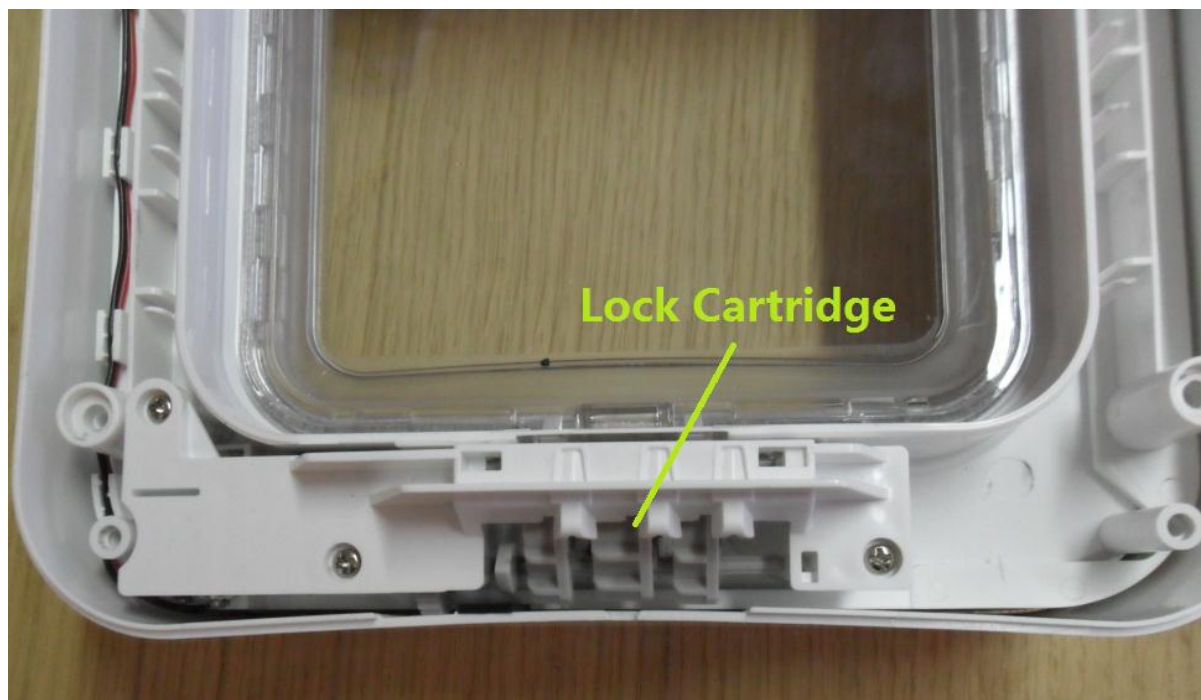

FCC ID: XO9-DSCF-1001
IC No: 8906A-DSCF1001

FCC details

FRN: 0019054196
FCC ID: XO9-DSCF-1001
Model ID: DSCF001

IC details

IC Company No: 8906A
Certification No: 8906A-DSCF1001
Model No: DSCF001

Internal Photos

Rear cover removed

Integrated rear antenna removed

Lock Cartridge removed

Lock Cartridge Cover Removed

Front Cover removed

PCB Top View

PCB Bottom View