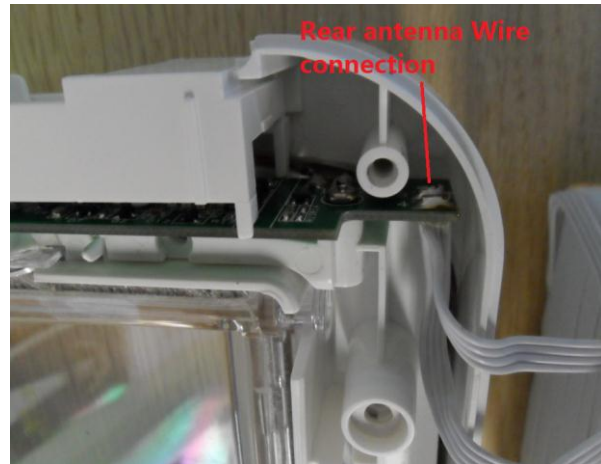

FCC ID: XO9-DSCF-1001
IC No: 8906A-DSCF1001

FCC details

FRN: 0019054196
FCC ID: XO9-DSCF-1001
Model ID: DSCF001

IC details

IC Company No: 8906A
Certification No: 8906A-DSCF1001
Model No: DSCF001

Internal Photos

Rear cover removed

Integrated rear antenna removed

Lock Cartridge removed

Lock Cartridge Cover Removed

Front Cover removed

PCB Top View

PCB Bottom View