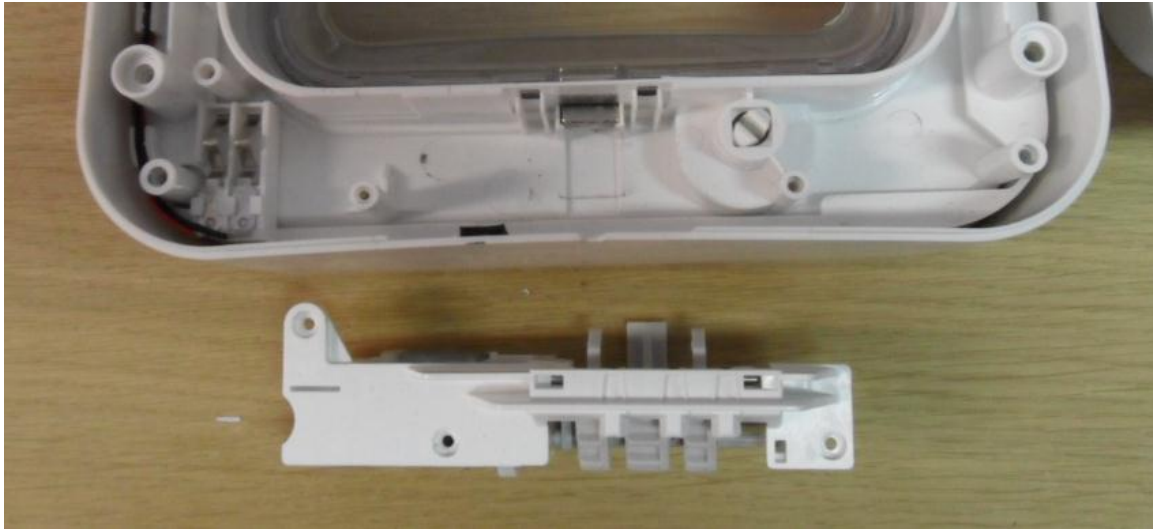

FCC ID: XO9-DSCF-1001
IC No: 8906A-DSCF1001

FCC details

FRN: 0019054196
FCC ID: XO9-DSCF-1001
Model ID: DSCF001

IC details

IC Company No: 8906A
Certification No: 8906A-DSCF1001
Model No: DSCF001

Internal Photos

Rear cover removed

Integrated rear antenna removed

Lock Cartridge removed

Lock Cartridge Cover Removed

Front Cover removed

PCB Top View

PCB Bottom View