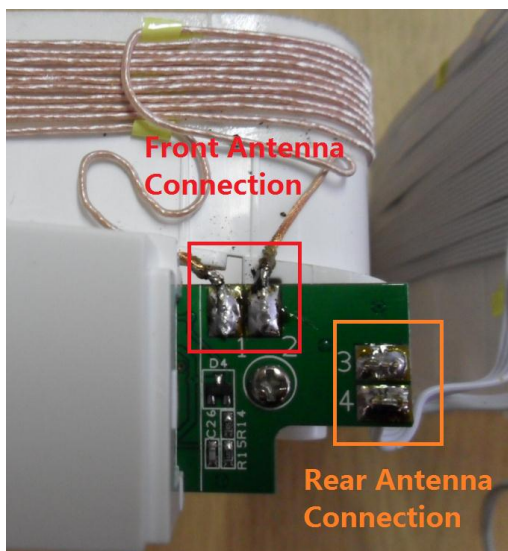

FCC ID: XO9-DSCF-1001
IC No: 8906A-DSCF1001

FCC details

FRN: 0019054196
FCC ID: XO9-DSCF-1001
Model ID: DSCF001

IC details

IC Company No: 8906A
Certification No: 8906A-DSCF1001
Model No: DSCF001

Internal Photos

Rear cover removed

Integrated rear antenna removed

Lock Cartridge removed

Lock Cartridge Cover Removed

Front Cover removed

PCB Top View

PCB Bottom View