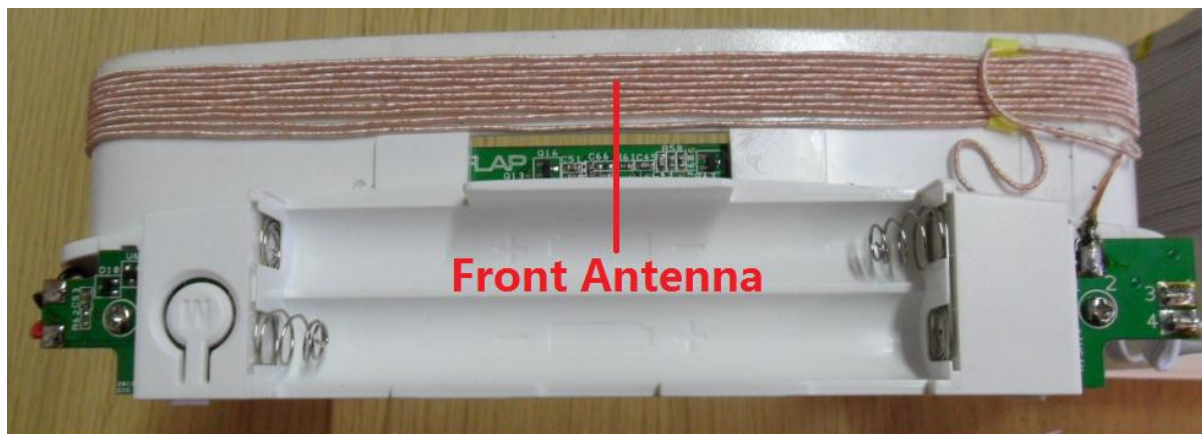

FCC ID: XO9-DSCF-1001
IC No: 8906A-DSCF1001

FCC details

FRN: 0019054196
FCC ID: XO9-DSCF-1001
Model ID: DSCF001

IC details

IC Company No: 8906A
Certification No: 8906A-DSCF1001
Model No: DSCF001

Internal Photos

Rear cover removed

Integrated rear antenna removed

Lock Cartridge removed

Lock Cartridge Cover Removed

Front Cover removed

PCB Top View

PCB Bottom View