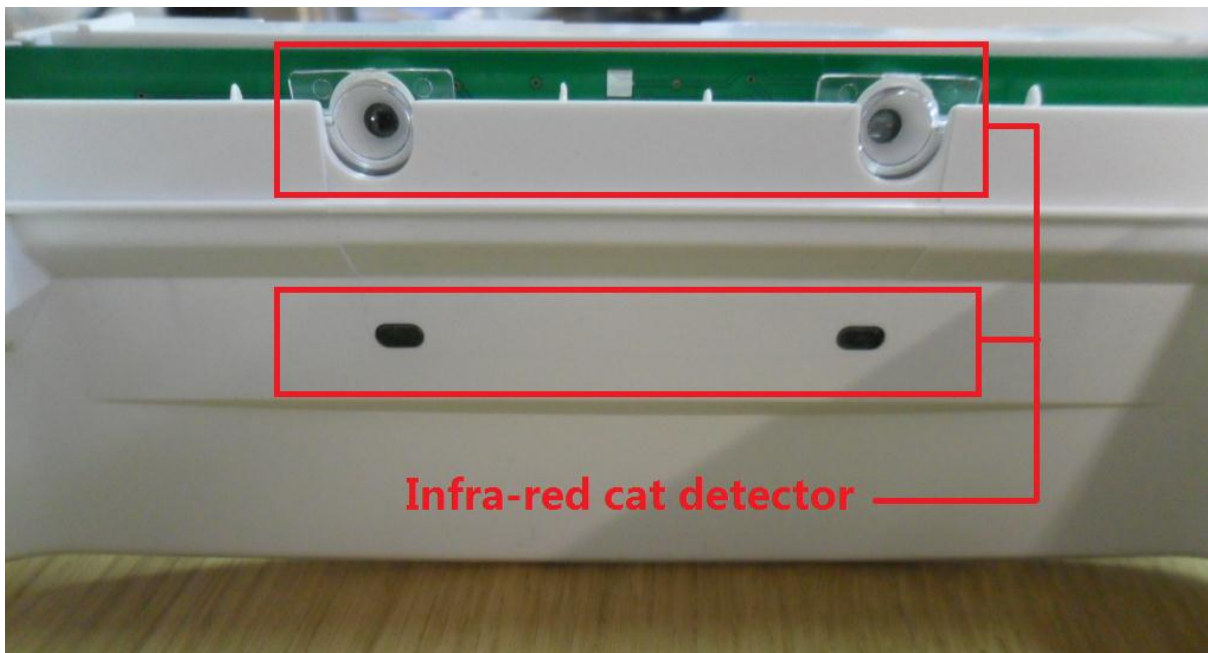

FCC ID: XO9-DSCF-1001
IC No: 8906A-DSCF1001

FCC details

FRN: 0019054196
FCC ID: XO9-DSCF-1001
Model ID: DSCF001

IC details

IC Company No: 8906A
Certification No: 8906A-DSCF1001
Model No: DSCF001

Internal Photos

Rear cover removed

Integrated rear antenna removed

Lock Cartridge removed

Lock Cartridge Cover Removed

Front Cover removed

PCB Top View

PCB Bottom View