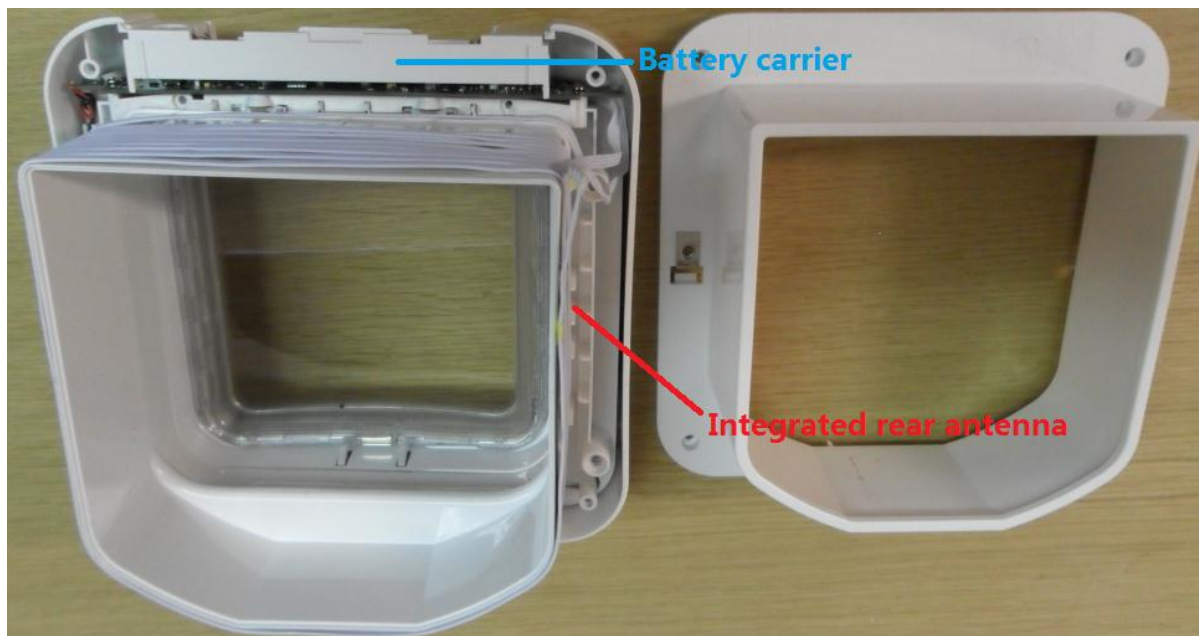

FCC ID: XO9-DSCF-1001
IC No: 8906A-DSCF1001

FCC details

FRN: 0019054196
FCC ID: XO9-DSCF-1001
Model ID: DSCF001

IC details

IC Company No: 8906A
Certification No: 8906A-DSCF1001
Model No: DSCF001

Internal Photos

Rear cover removed

Integrated rear antenna removed

Lock Cartridge removed

Lock Cartridge Cover Removed

Front Cover removed

PCB Top View

PCB Bottom View