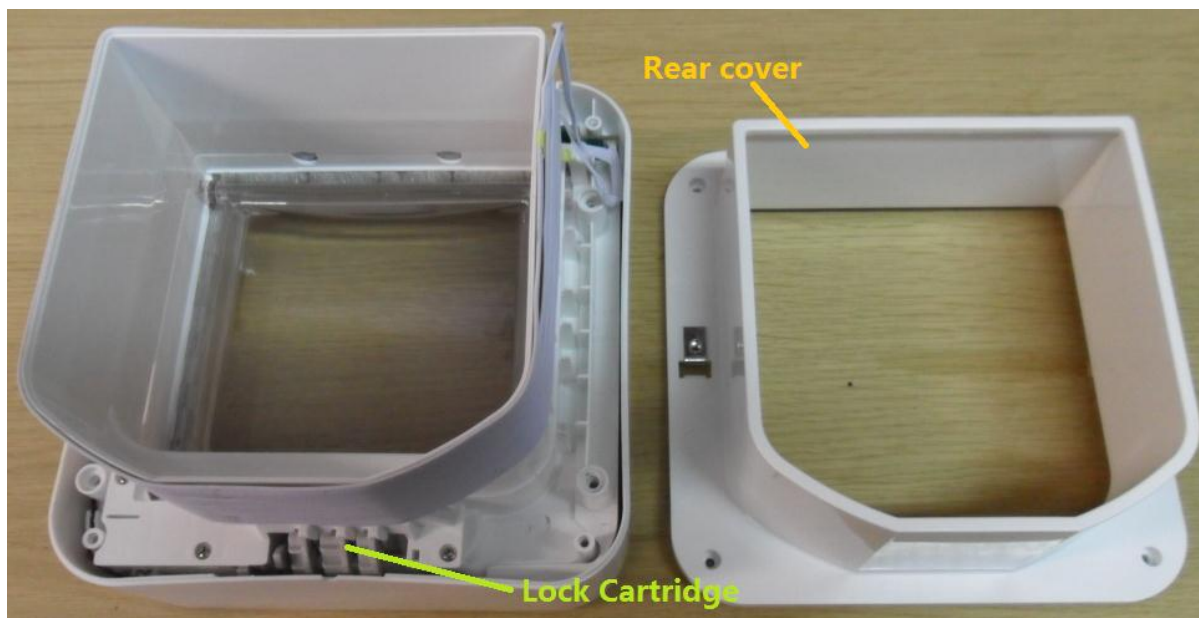

FCC ID: XO9-DSCF-1001
IC No: 8906A-DSCF1001

FCC details

FRN: 0019054196
FCC ID: XO9-DSCF-1001
Model ID: DSCF001

IC details

IC Company No: 8906A
Certification No: 8906A-DSCF1001
Model No: DSCF001

Internal Photos

Rear cover removed

Integrated rear antenna removed

Lock Cartridge removed

Lock Cartridge Cover Removed

Front Cover removed

PCB Top View

PCB Bottom View