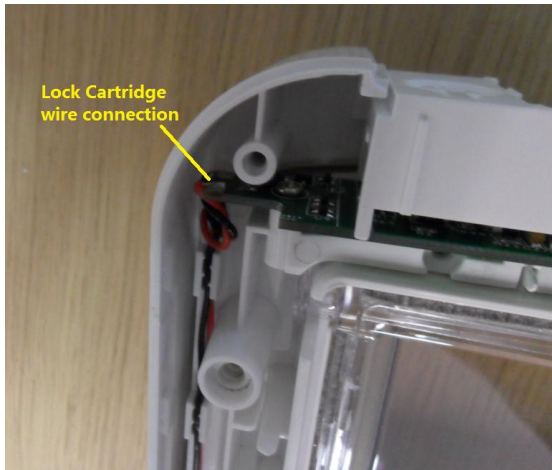

FCC ID: XO9-DSCF-1001
IC No: 8906A-DSCF1001

FCC details

FRN: 0019054196
FCC ID: XO9-DSCF-1001
Model ID: DSCF001

IC details

IC Company No: 8906A
Certification No: 8906A-DSCF1001
Model No: DSCF001

Internal Photos

Rear cover removed

Integrated rear antenna removed

Lock Cartridge removed

Lock Cartridge Cover Removed

Front Cover removed

PCB Top View

PCB Bottom View