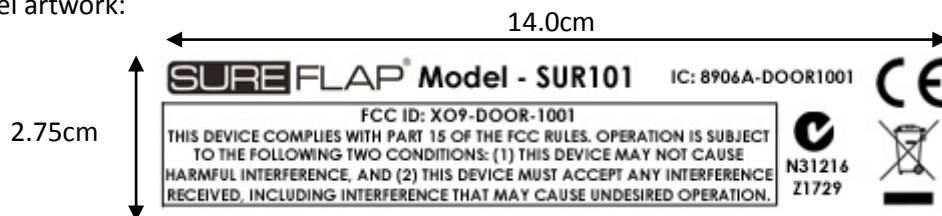

FCC details

FRN: 0019054196
 FCC ID: X09-DOOR-1001
 Model ID: SUR101

IC details

IC Company No: 8906A
 Certification No: 8906A-DOOR1001
 Model No: SUR101

Label Sample

Figure 1: The compliance label will be moulded onto the red box area.

Label artwork:

Figure 2: FCC label artwork.