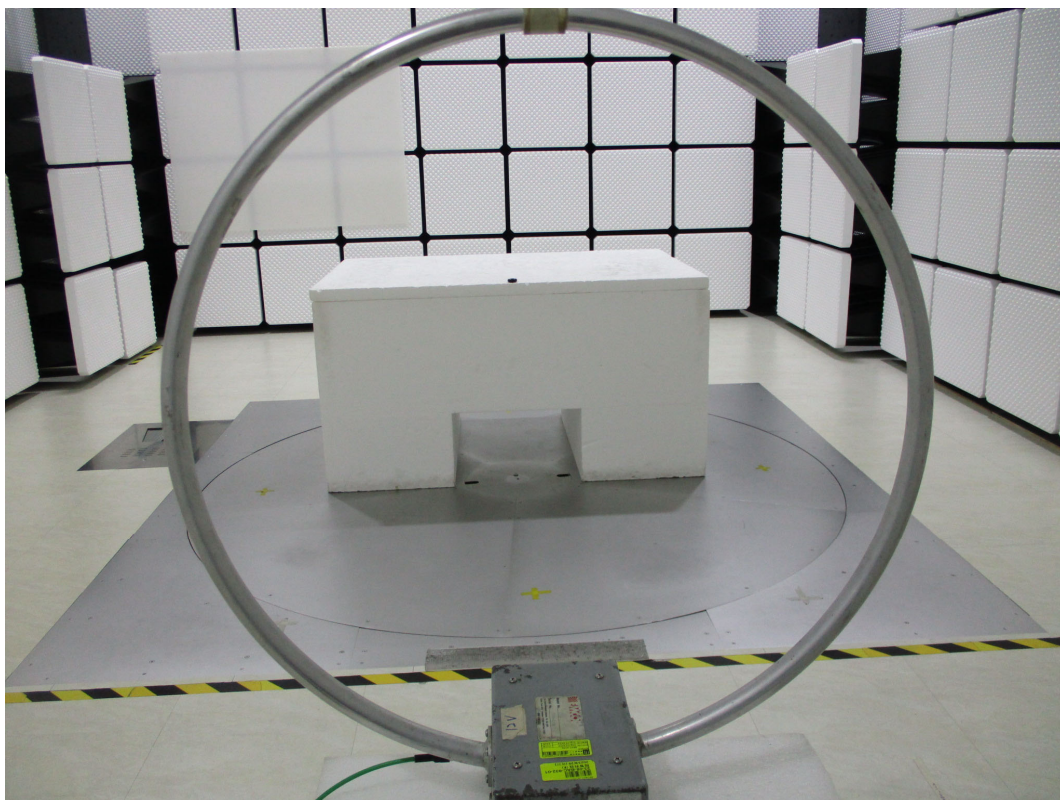

Report No.: TMTN2309001230NR

9. APPENDIX 1 PHOTOGRAPHS OF TEST SETUP RADIATED EMISSION MEASUREMENT SETUP Below 1GHz(9kHz ~ 30MHz)

Below 1GHz(30MHz ~ 1GHz)

Report No.: TMTN2309001230NR
RADIATED RF MEASUREMENT SETUP
Above 1GHz