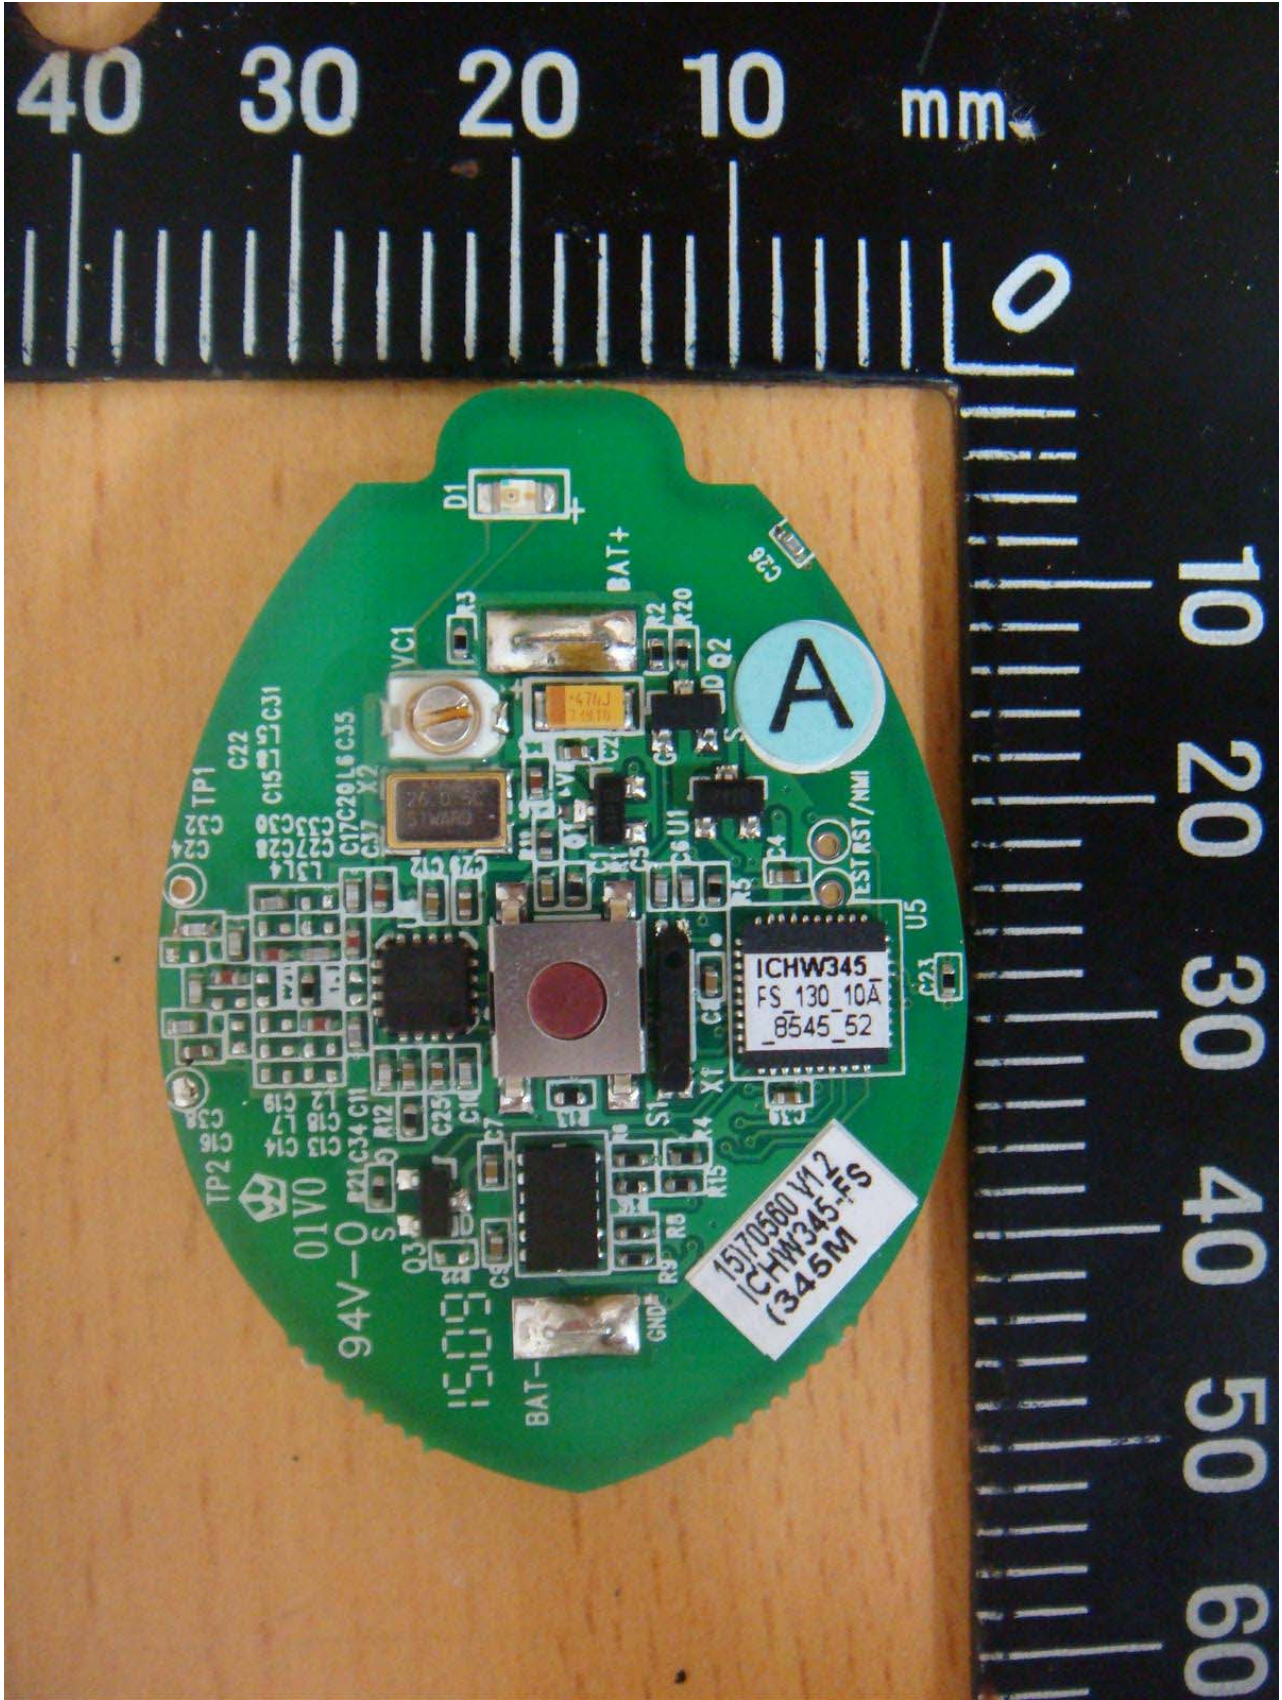

Registration number: W6M21510-15361-C-1
FCC ID: XO8-ICHW345FS

Internal Photos

Registration number: W6M21510-15361-C-1
FCC ID: XO8-ICHW345FS

Registration number: W6M21510-15361-C-1
FCC ID: XO8-ICHW345FS

Worldwide Testing Services(Taiwan) Co., Ltd.