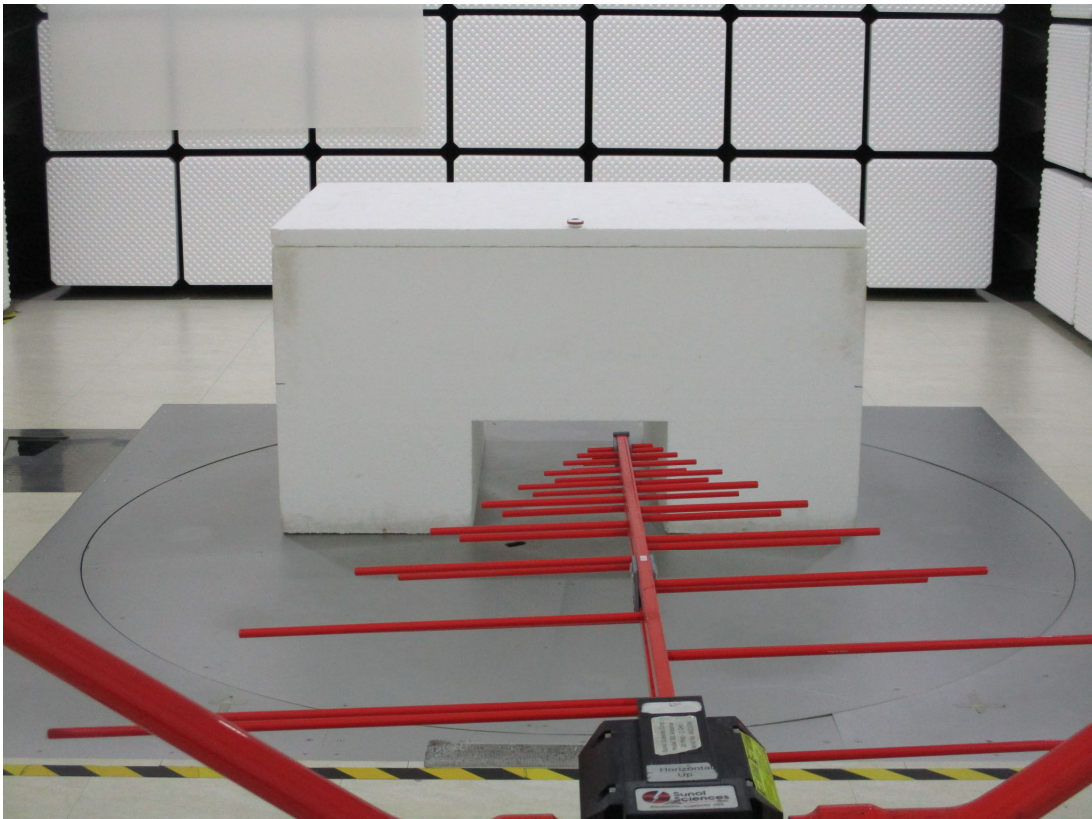

APPENDIX I - PHOTOGRAPHS OF TEST SETUP

RADIATED EMISSION MEASUREMENT SETUP

Below 1G (9kHz ~ 30MHz)

Below 1GHz(30MHz ~ 1GHz)

RADIATED RF MEASUREMENT SETUP(Above 1G)