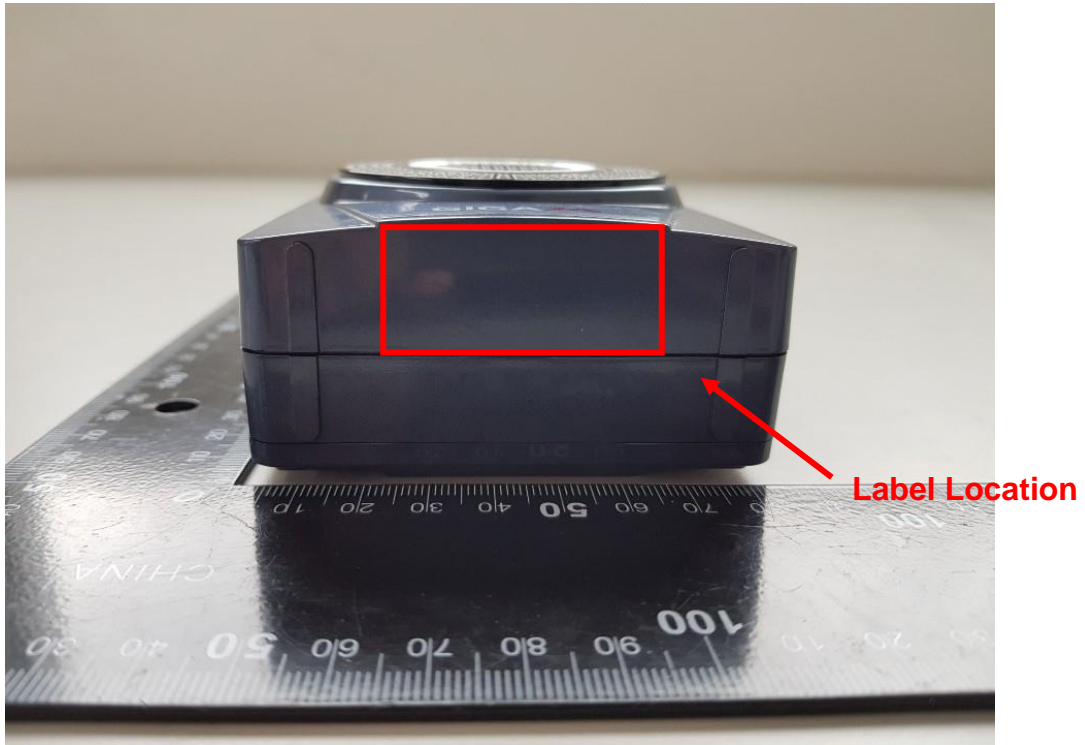

FCC ID Label Informaion

FCC ID Label information

Location

**Wireless Portable AMP
(SM-1000S)
FCC ID : XNKSM-1000S
JUNSUNGTECH Co., Ltd.
Made in Korea**