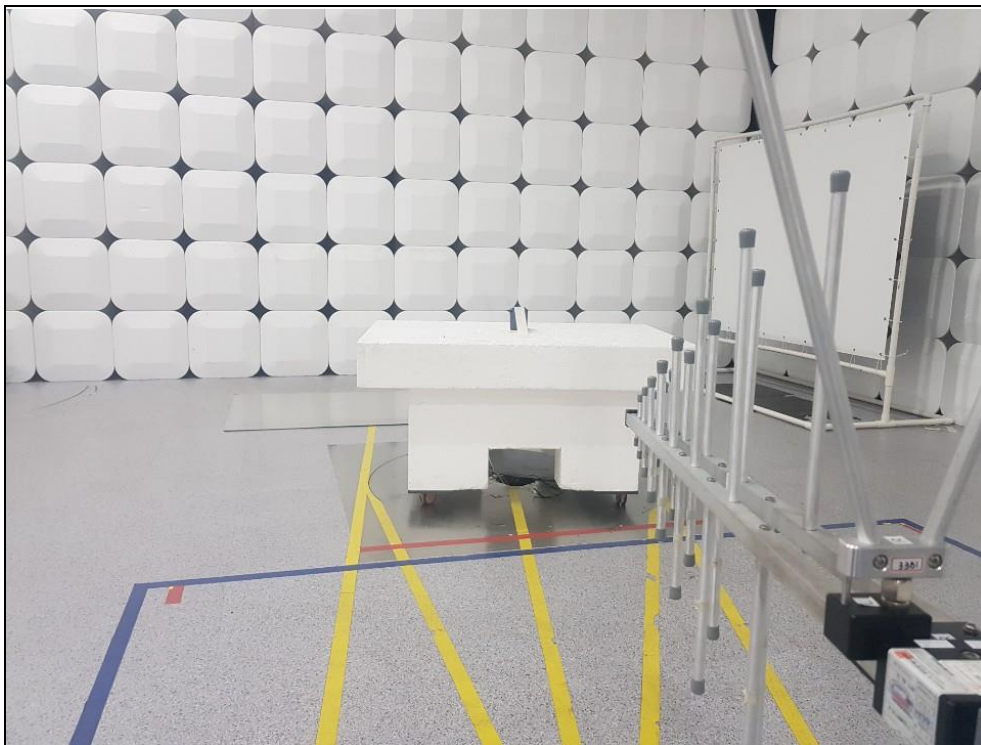

Test Setup Photos

Test Setup Photos

Radiated Emission 9 kHz ~ 30 MHz

Test distance : 3 m, height of table : 0.8 m

Radiated Emission 30 MHz ~ 1 GHz

Test distance : 3 m, height of table : 0.8 m

Test Setup Photos

Radiated Emission_ 1 GHz ~ 18 GHz

Test distance : 1 m, height of table : 1.5 m

Radiated Emission_ Above 18 GHz

Test distance : 1 m, height of table : 1.5 m

Test Setup Photos

Conducted Emission

Conducted Emission