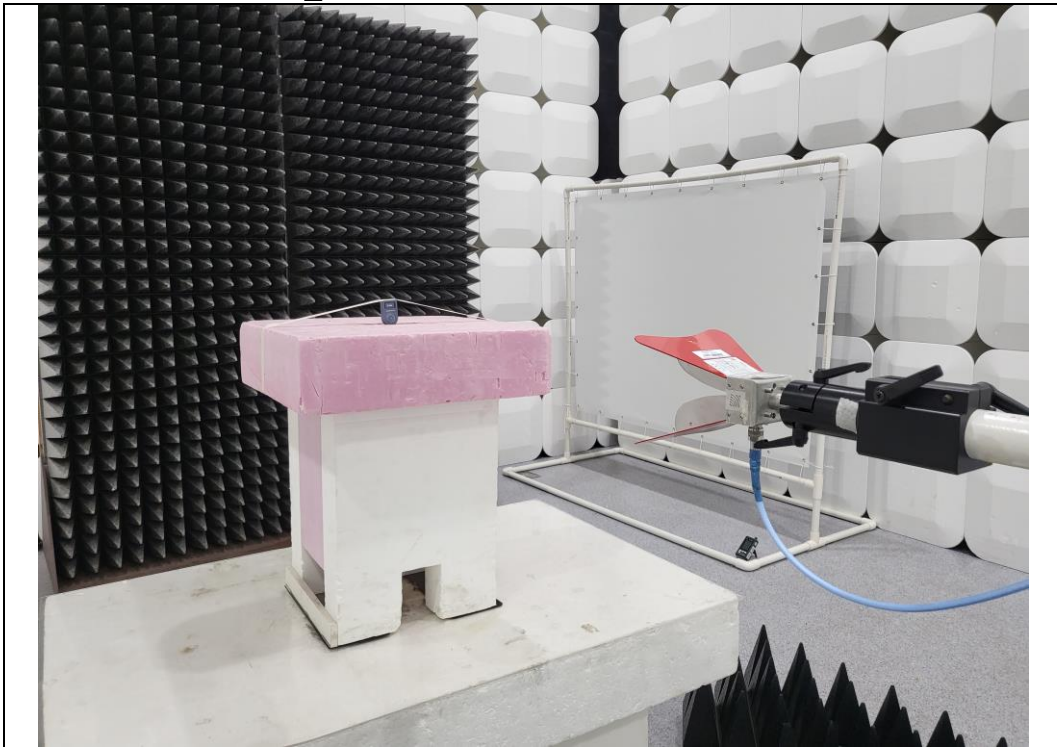

Test Setup Photos

Test Setup Photos

Radiated Emission_9 kHz ~ 30 MHz

Test distance : 3 m, Height of table : 0.8 m

Radiated Emission_30 MHz ~ 1 GHz

Test distance : 3 m, Height of table : 0.8 m

Test Setup Photos

Radiated Emission_1 GHz ~ 18 GHz

Test distance : 1 m, Height of table : 1.5 m

Radiated Emission_18 GHz ~ 26.5 GHz

Test distance : 1 m, Height of table : 1.5 m

Test Setup Photos

Conducted Emission_Front

Conducted Emission_Rear