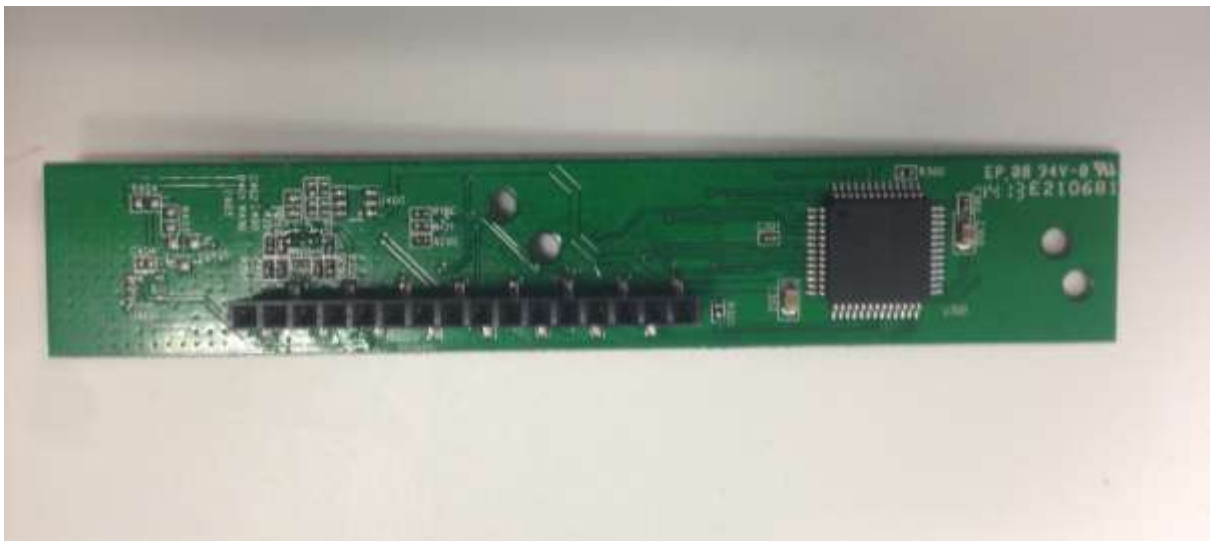

# Infernal photos of Withings Aura Smart Sleep Dock

FCC ID : XNAWSD01

## 1. Mother pcb

## 2. 7-segment PCB