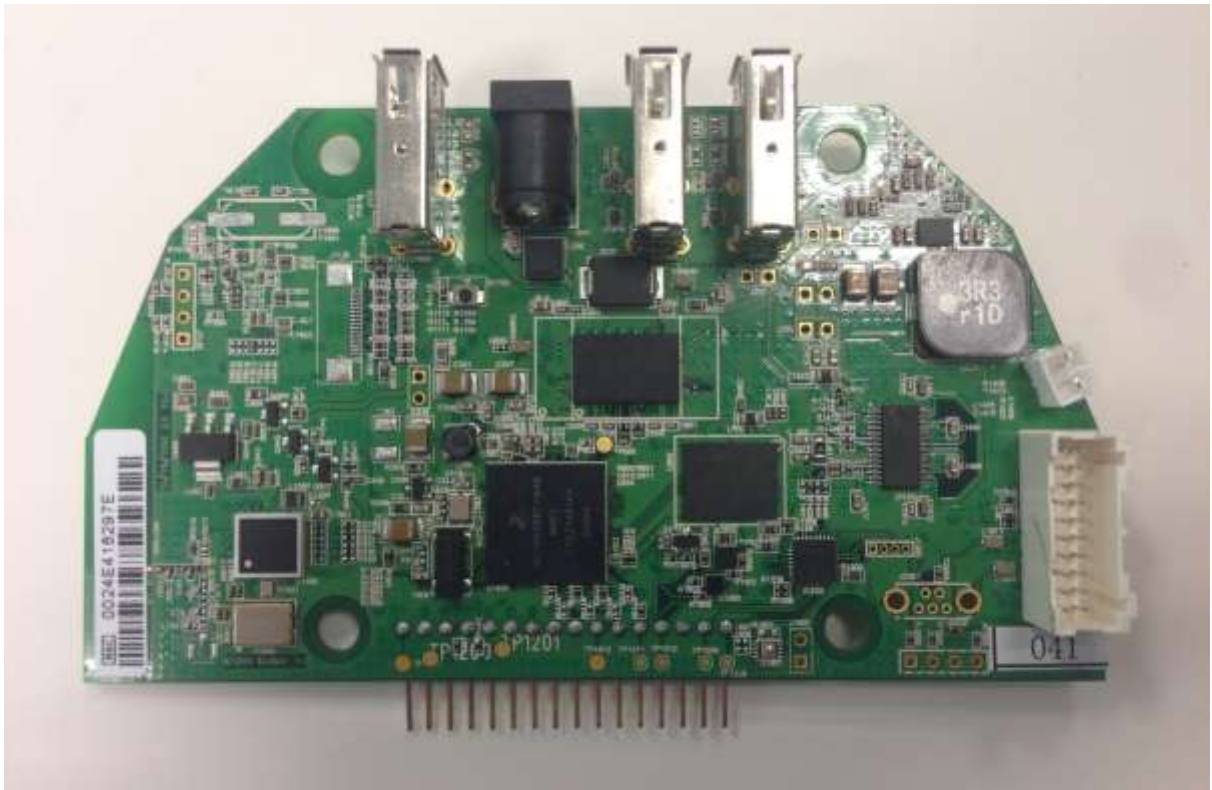

# Infernal photos of Withings Aura Smart Sleep Dock

FCC ID : XNAWSD01

## 1. Mother pcb