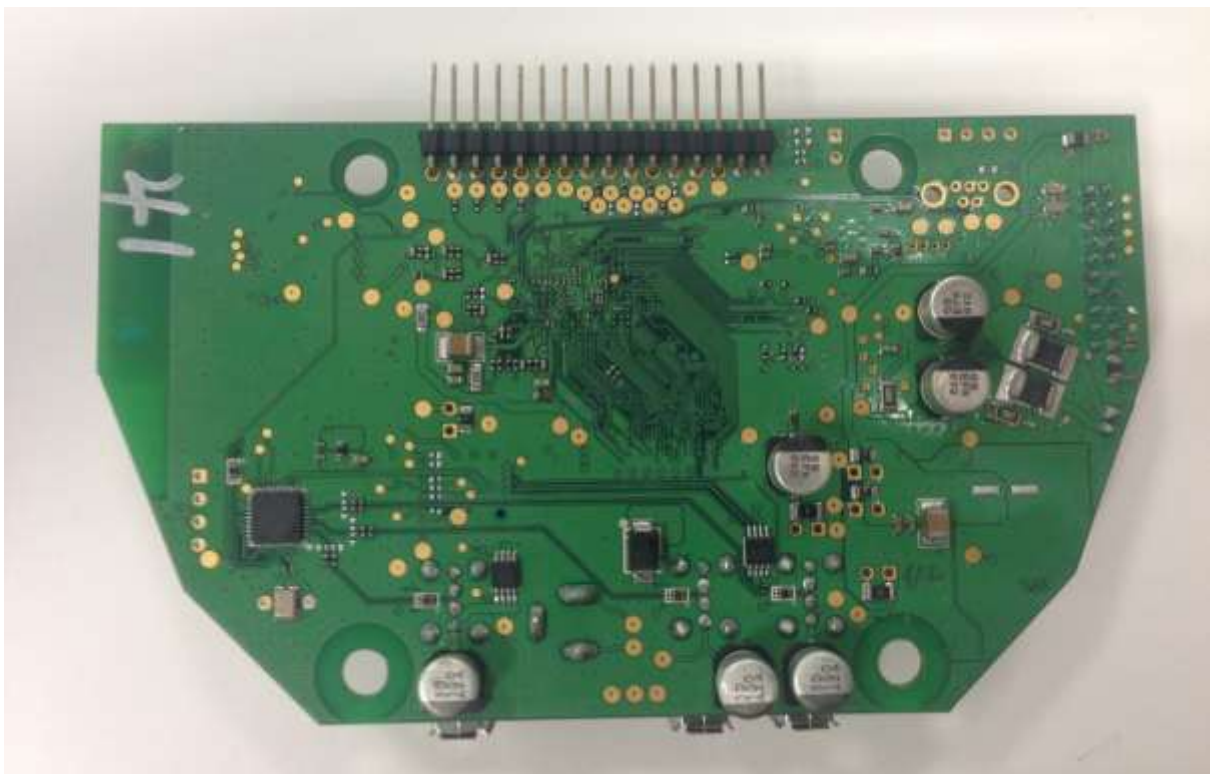

# Infernal photos of Withings Aura Smart Sleep Dock

FCC ID : XNAWSD01

## 1. Mother pcb

## 2. 7-segment PCB

#### 4. Touch PCB

030000  
K2428  
0220C1  
1758