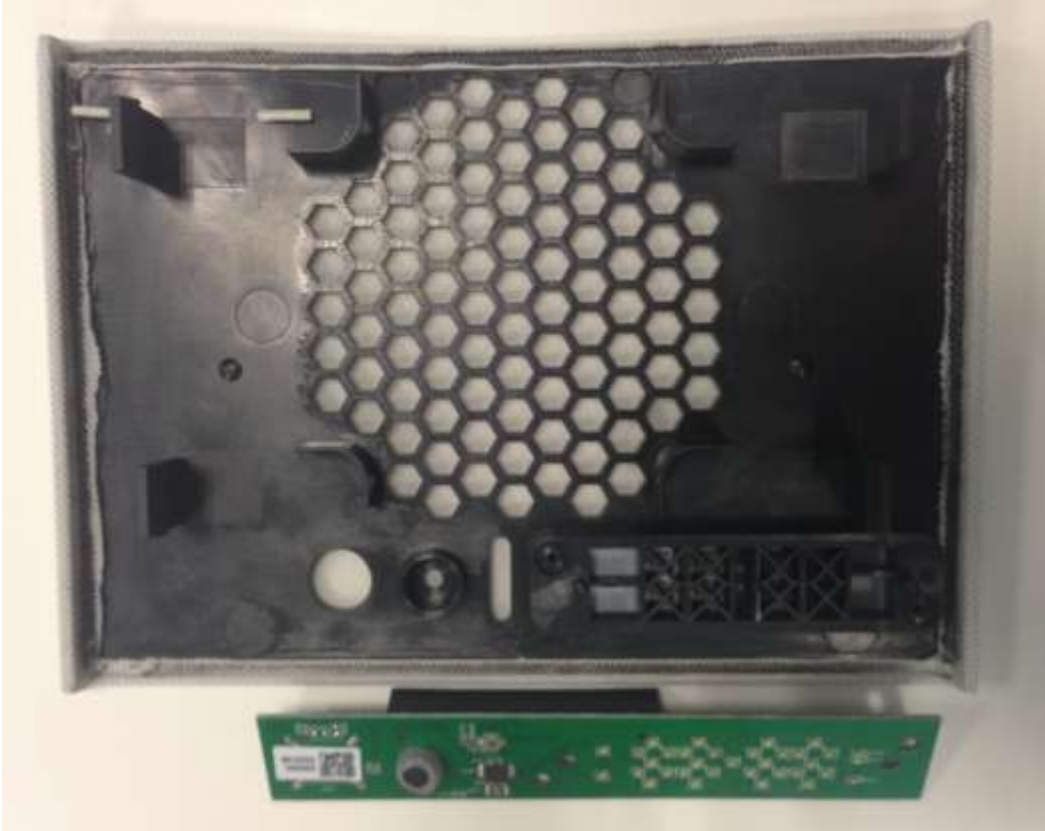

# Infernal photos of Withings Aura Smart Sleep Dock

FCC ID : XNAWSD01

## 1. Mother pcb

## 2. 7-segment PCB