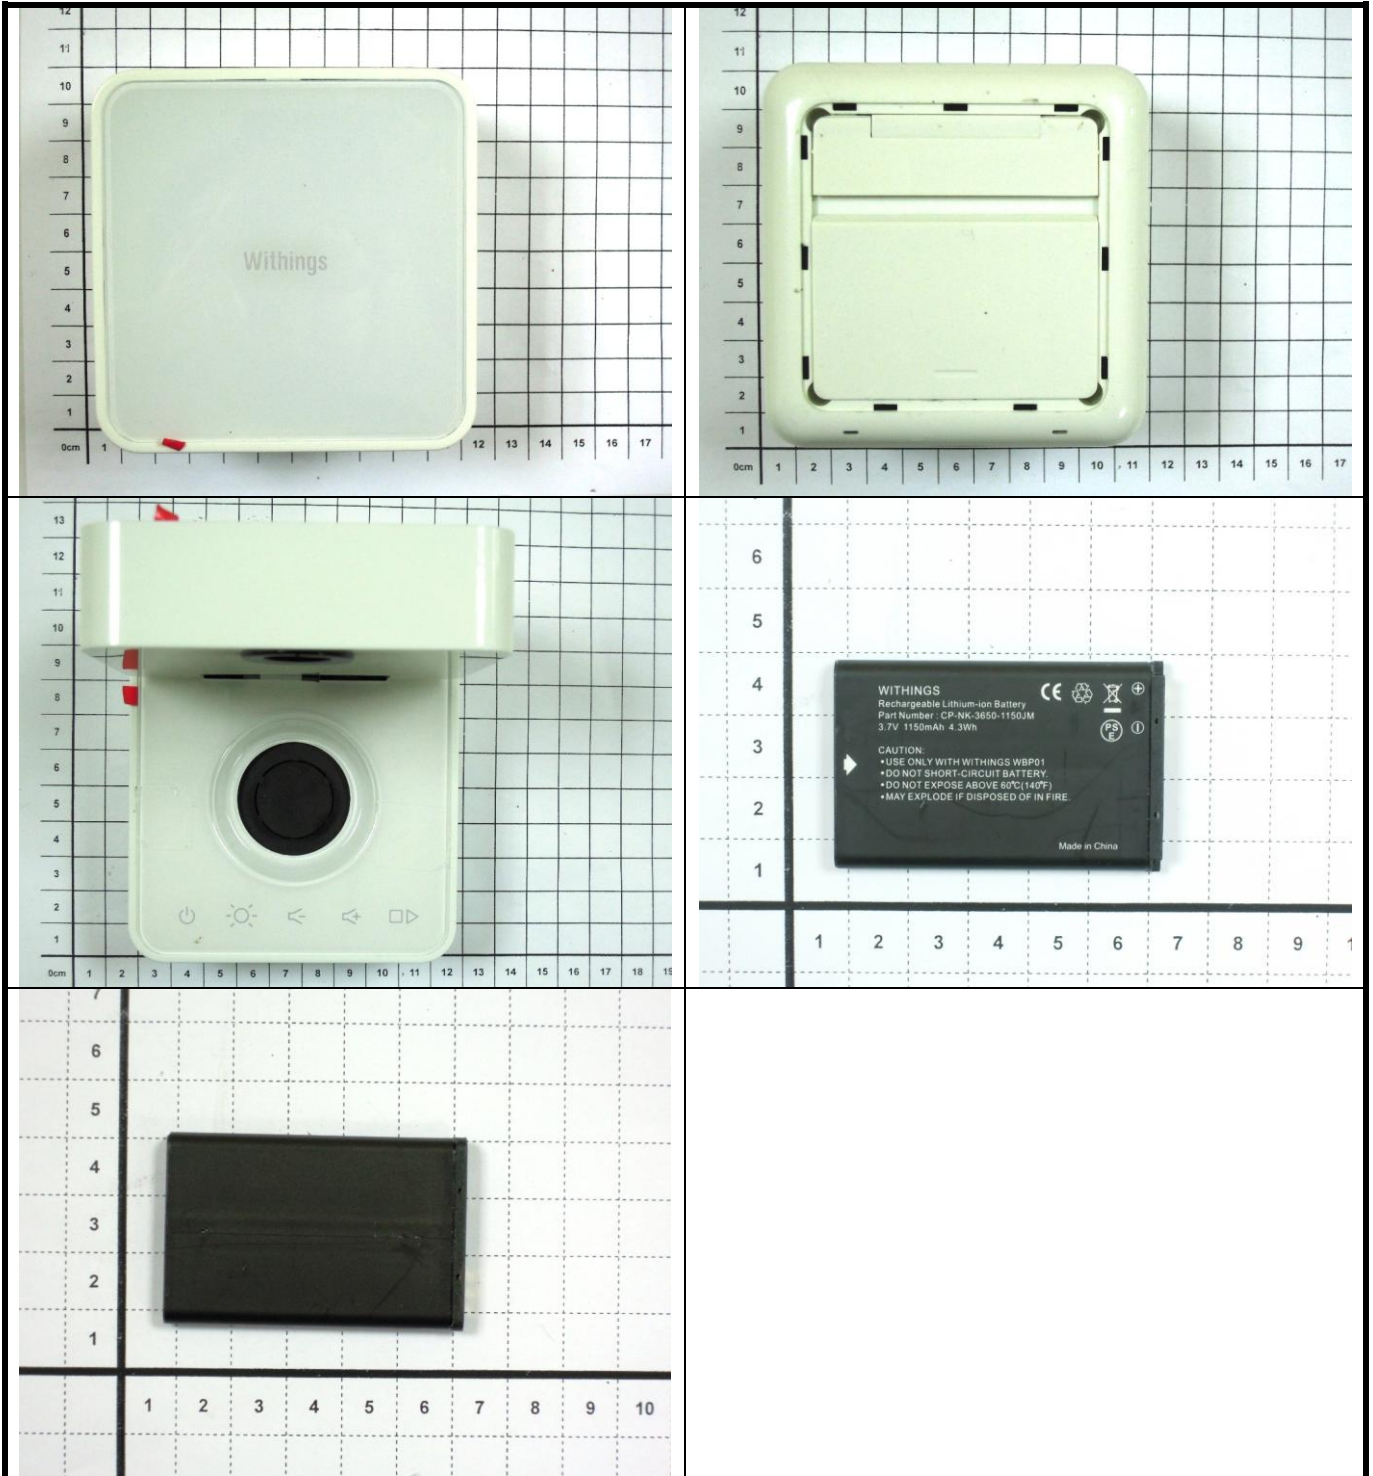

FCC SAR Test Report

<Photographs of EUT>

FCC SAR Test Report

<Location of Antennas>

FCC SAR Test Report

<Photographs of SAR Setup>

Front Face of EUT with 0 cm Gap

Left Side of EUT with 0 cm Gap

Bottom Side of EUT with 0 cm Gap