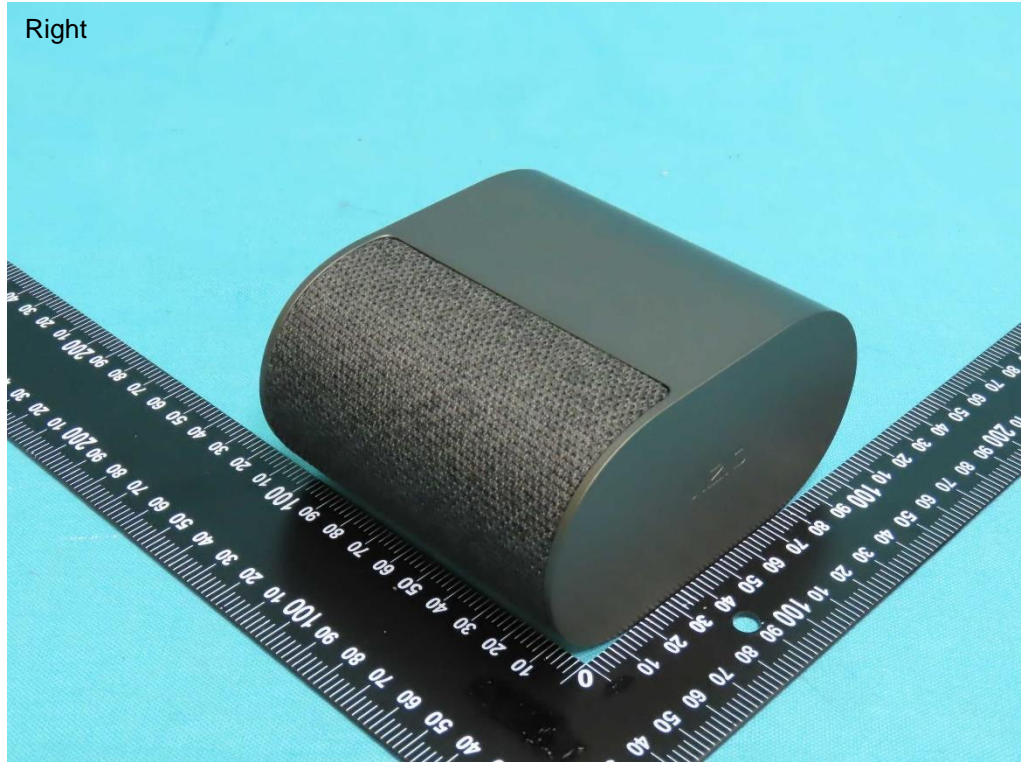

AC Power Cord (* 2 pcs)

HDMI Cable (X1 PCS)

Audio Cable (X 2 PCS)
(for Surround Speaker)

Surround Speaker
(X 2 PCS)

Right

Left

Wireless Subwoofer
(X1 PCS)

THE END