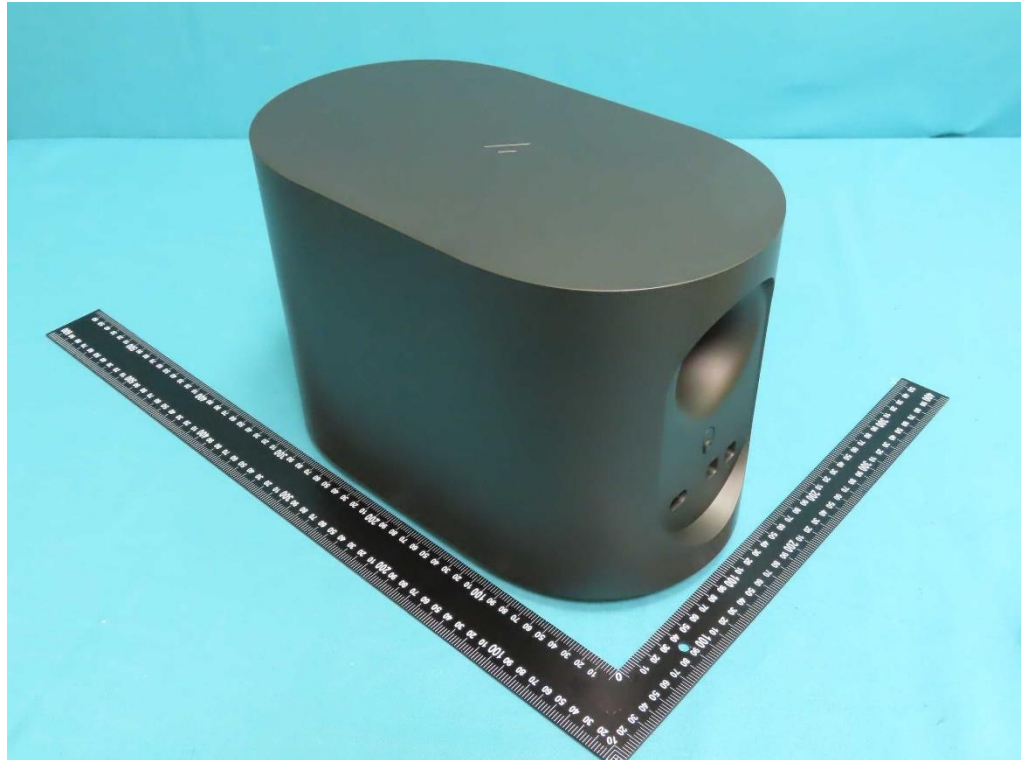

AC Power Cord (* 2 pcs)

HDMI Cable (X1 PCS)

Audio Cable (X 2 PCS)
(for Surround Speaker)

Surround Speaker
(X 2 PCS)

Right

Left

Wireless Subwoofer
(X1 PCS)

THE END