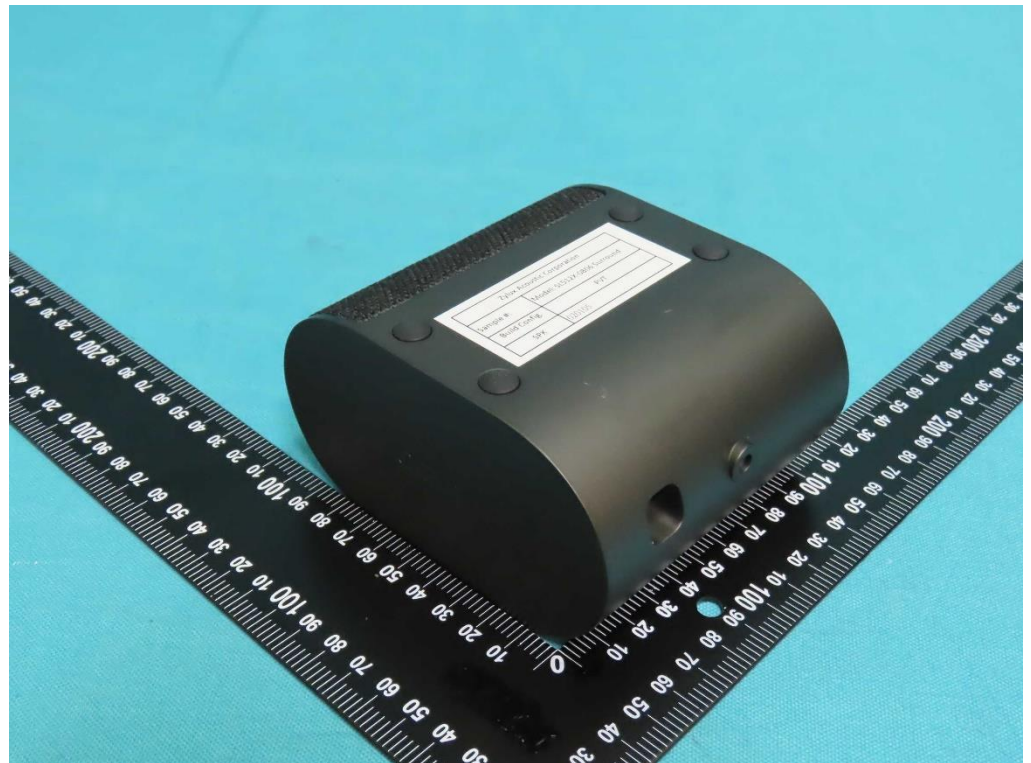

AC Power Cord (* 2 pcs)

HDMI Cable (X1 PCS)

Audio Cable (X 2 PCS)
(for Surround Speaker)

Surround Speaker
(X 2 PCS)

Right

Left

Wireless Subwoofer
(X1 PCS)

THE END