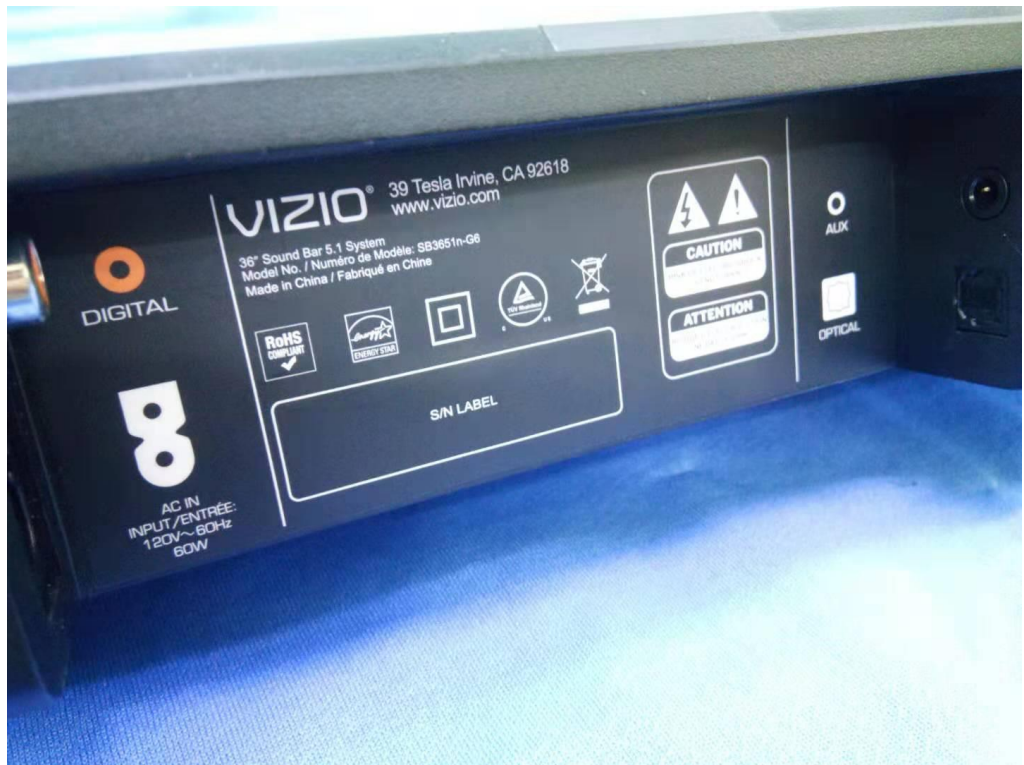

SB3651n-G6

SB3651n-G6 Subwoofer

AC Power Cord

HDMI Cable

AUX Cable

Coaxial Cable

RCA Cable

Optical digital audio cable