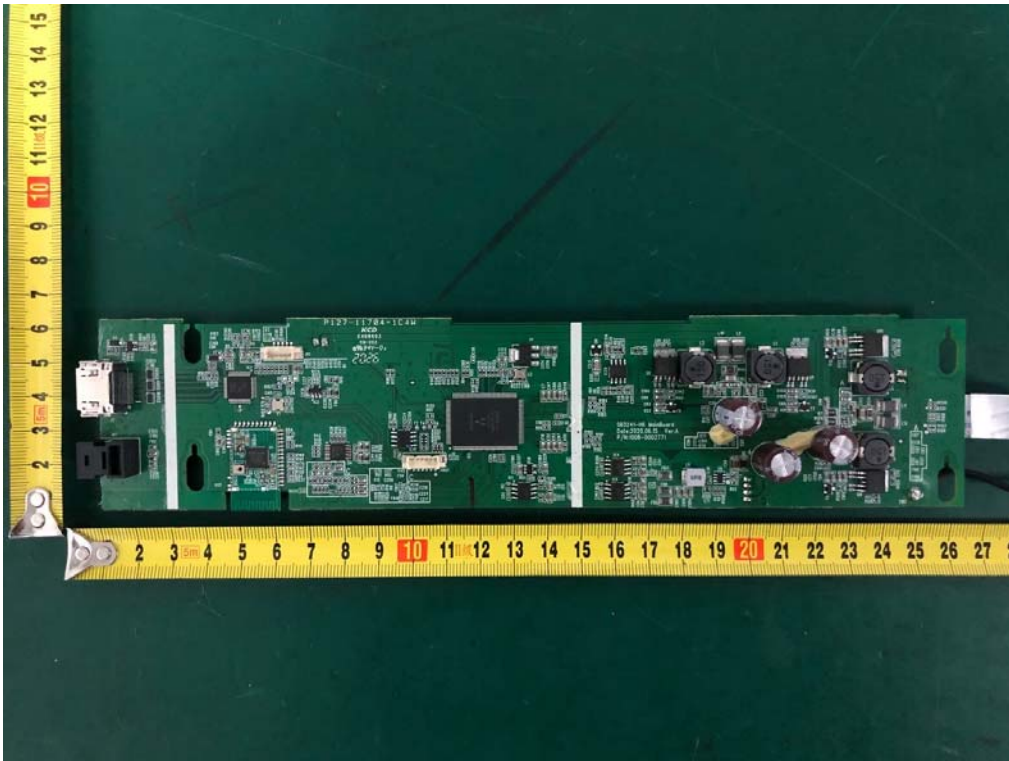

Internal Photos
M/N: SB3241n-H6

Internal Photos
M/N: SB3241n-H6

Internal Photos
M/N: SB3241n-H6

Bluetooth
Antenna

Internal Photos
M/N: SB3241n-H6

Internal Photos
M/N: SB3241n-H6

Internal Photos
M/N: SB3241n-H6

Internal Photos
M/N: SB3241n-H6