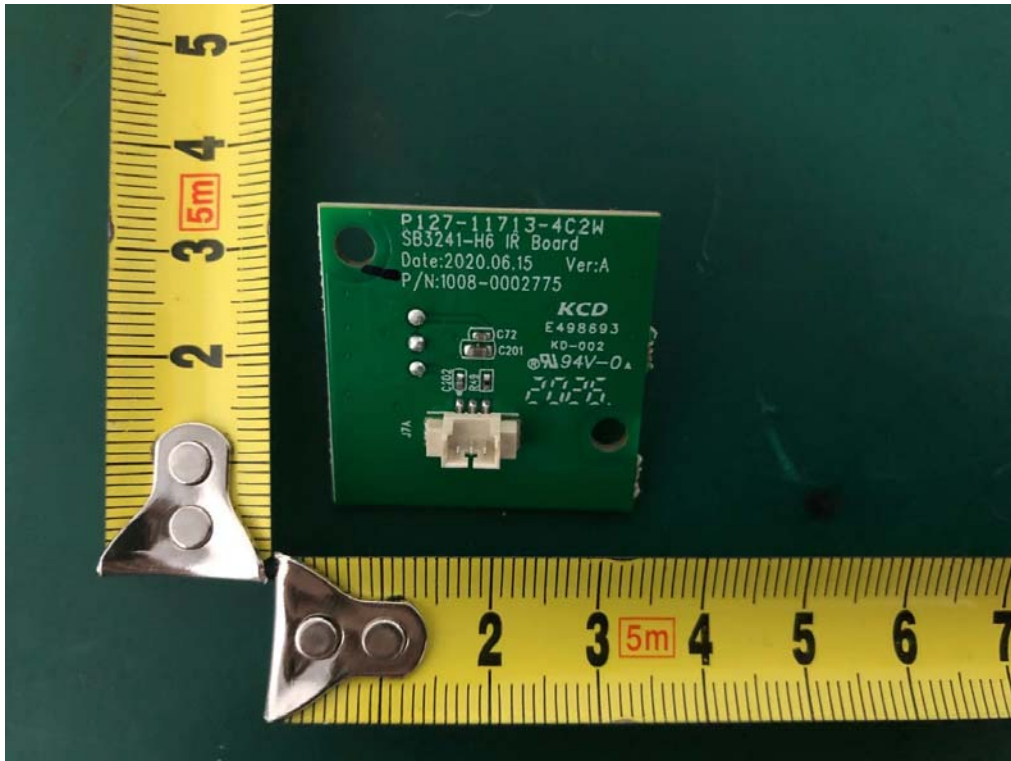

Internal Photos
M/N: SB3241n-H6

Internal Photos
M/N: SB3241n-H6

Internal Photos
M/N: SB3241n-H6

Bluetooth
Antenna

Internal Photos
M/N: SB3241n-H6

Internal Photos
M/N: SB3241n-H6

Internal Photos
M/N: SB3241n-H6

Internal Photos
M/N: SB3241n-H6