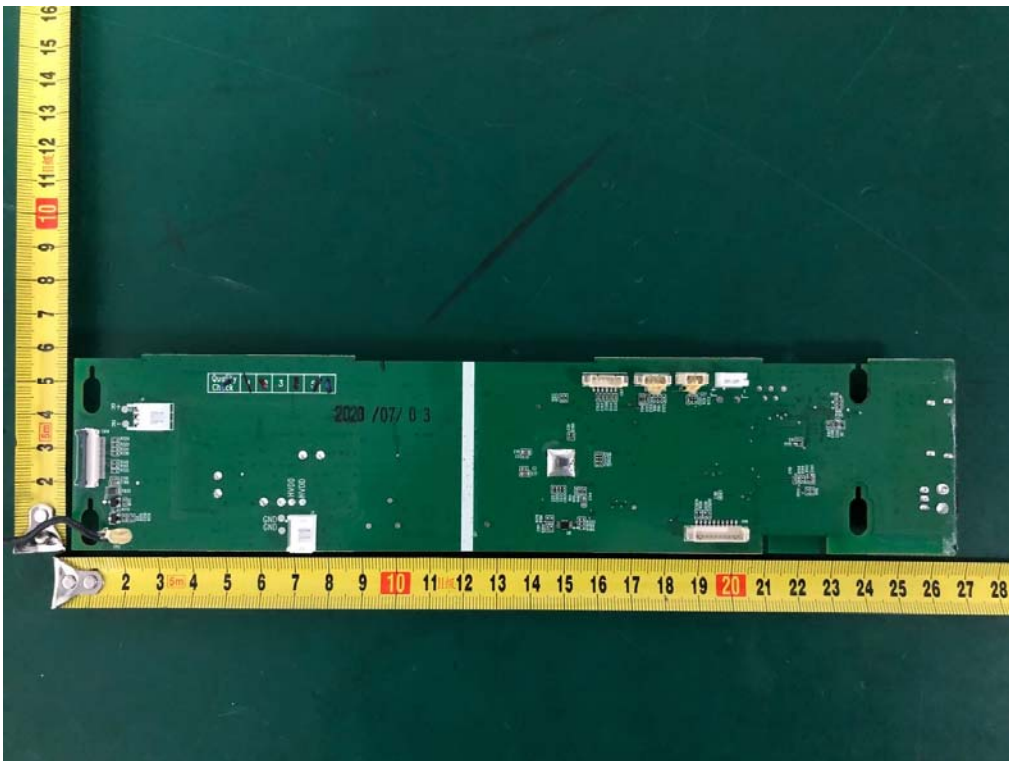

Internal Photos
M/N: SB3241n-H6

Internal Photos
M/N: SB3241n-H6

Internal Photos
M/N: SB3241n-H6

Bluetooth
Antenna

Internal Photos
M/N: SB3241n-H6

Internal Photos
M/N: SB3241n-H6

Internal Photos
M/N: SB3241n-H6

Internal Photos
M/N: SB3241n-H6