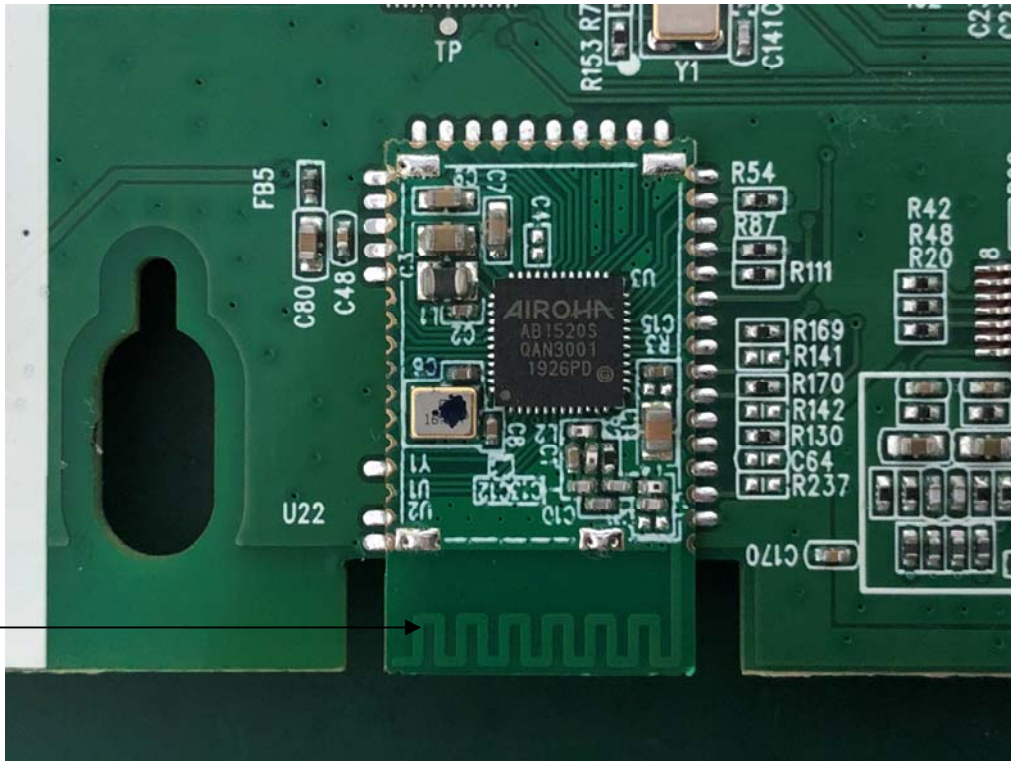

Internal Photos
M/N: SB3241n-H6

Internal Photos
M/N: SB3241n-H6

Internal Photos
M/N: SB3241n-H6

Bluetooth
Antenna

Internal Photos
M/N: SB3241n-H6

Internal Photos
M/N: SB3241n-H6

Internal Photos
M/N: SB3241n-H6

Internal Photos
M/N: SB3241n-H6