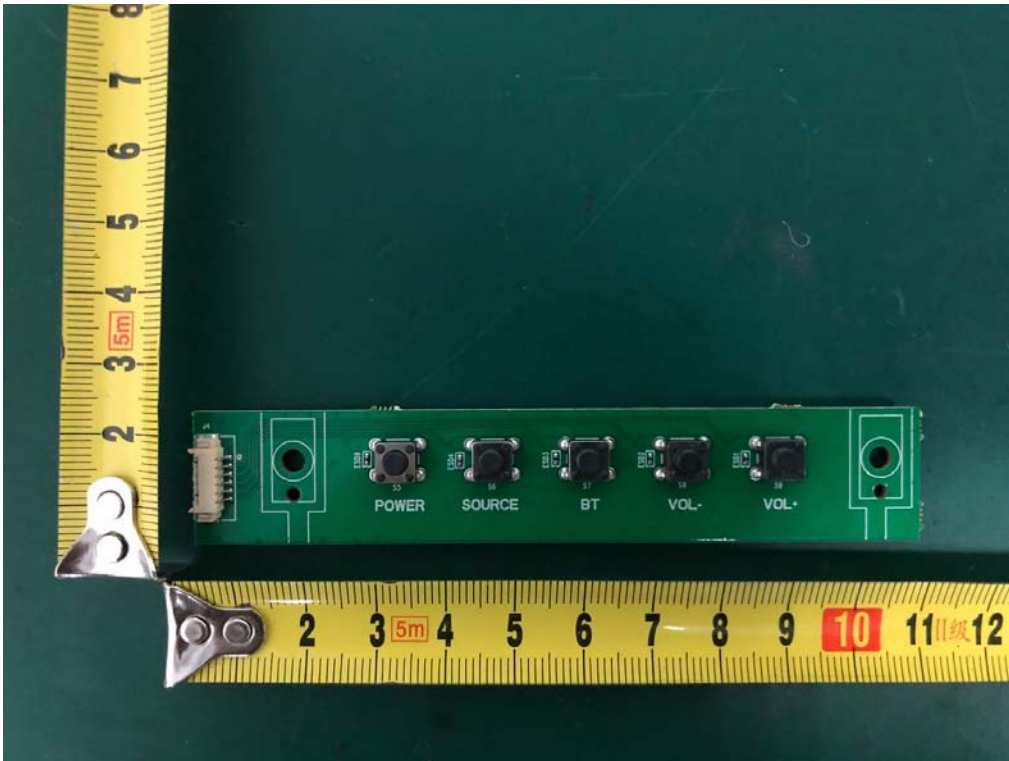

Internal Photos
M/N: SB3241n-H6

Internal Photos
M/N: SB3241n-H6

Internal Photos
M/N: SB3241n-H6

Bluetooth
Antenna

Internal Photos
M/N: SB3241n-H6

Internal Photos
M/N: SB3241n-H6

Internal Photos
M/N: SB3241n-H6

Internal Photos
M/N: SB3241n-H6