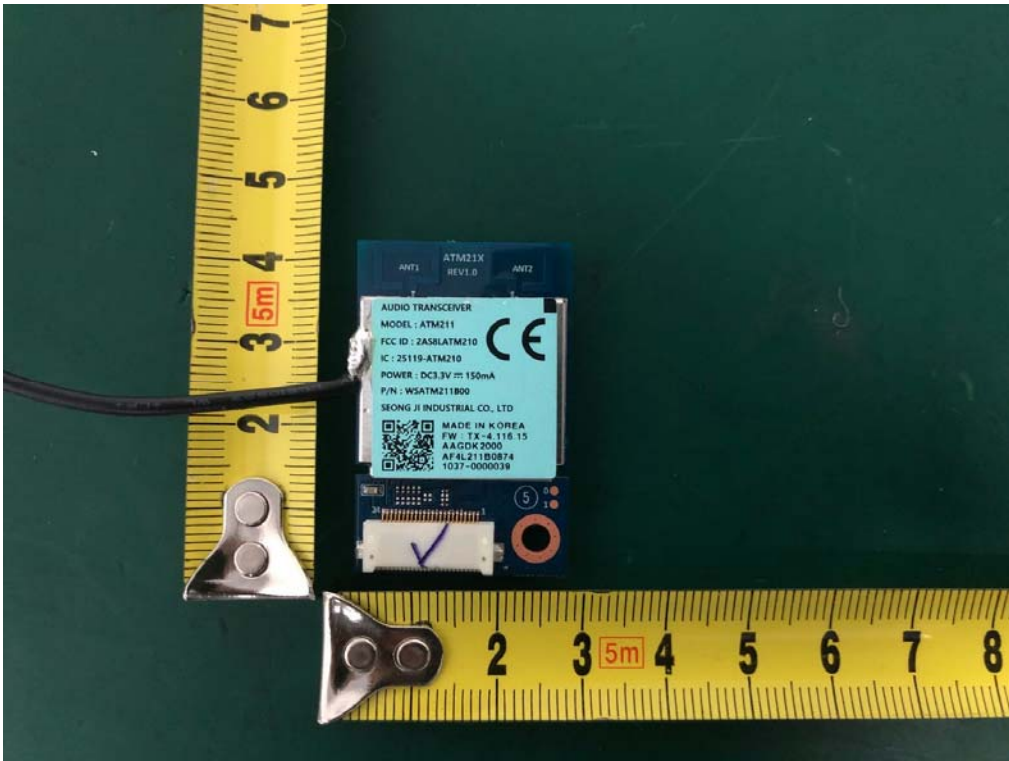

Internal Photos
M/N: SB3241n-H6

Internal Photos
M/N: SB3241n-H6

Internal Photos
M/N: SB3241n-H6

Internal Photos
M/N: SB3241n-H6

Internal Photos
M/N: SB3241n-H6

Bluetooth
Antenna

Internal Photos
M/N: SB3241n-H6