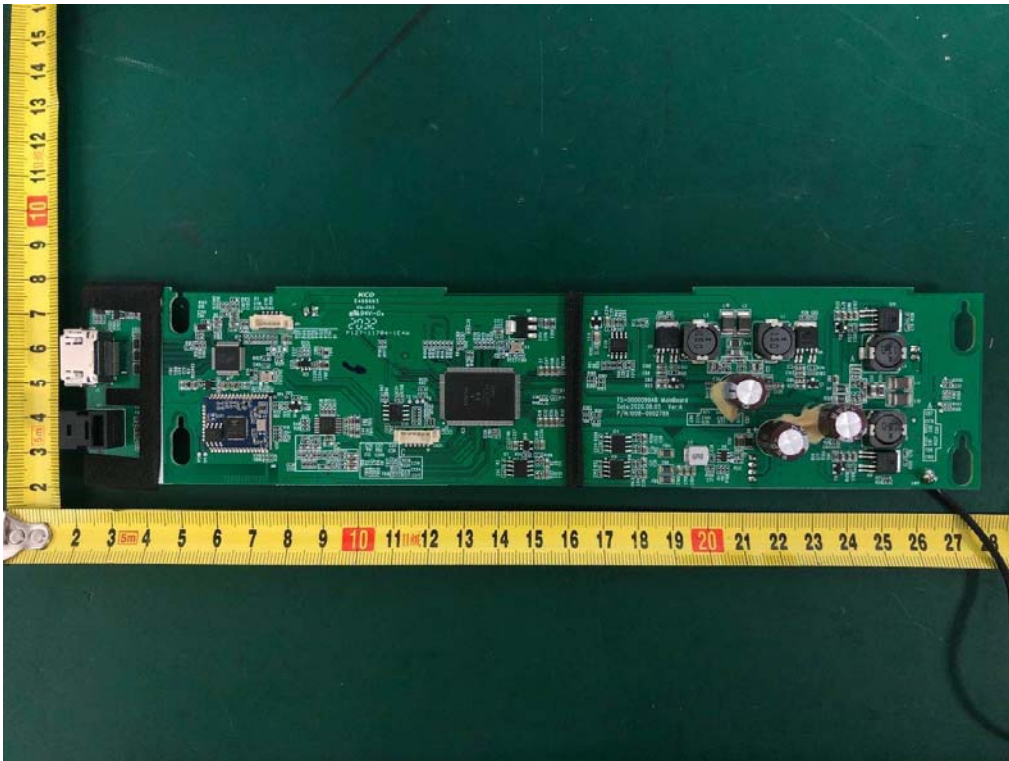

Internal Photos
M/N: SB3241n-H6

Internal Photos
M/N: SB3241n-H6

Internal Photos
M/N: SB3241n-H6

Internal Photos
M/N: SB3241n-H6

Internal Photos
M/N: SB3241n-H6

Bluetooth
Antenna

Internal Photos
M/N: SB3241n-H6

Internal Photos
M/N: SB3241n-H6

Internal Photos
M/N: SB3241n-H6

Internal Photos
M/N: SB3241n-H6

Internal Photos
M/N: SB3241n-H6