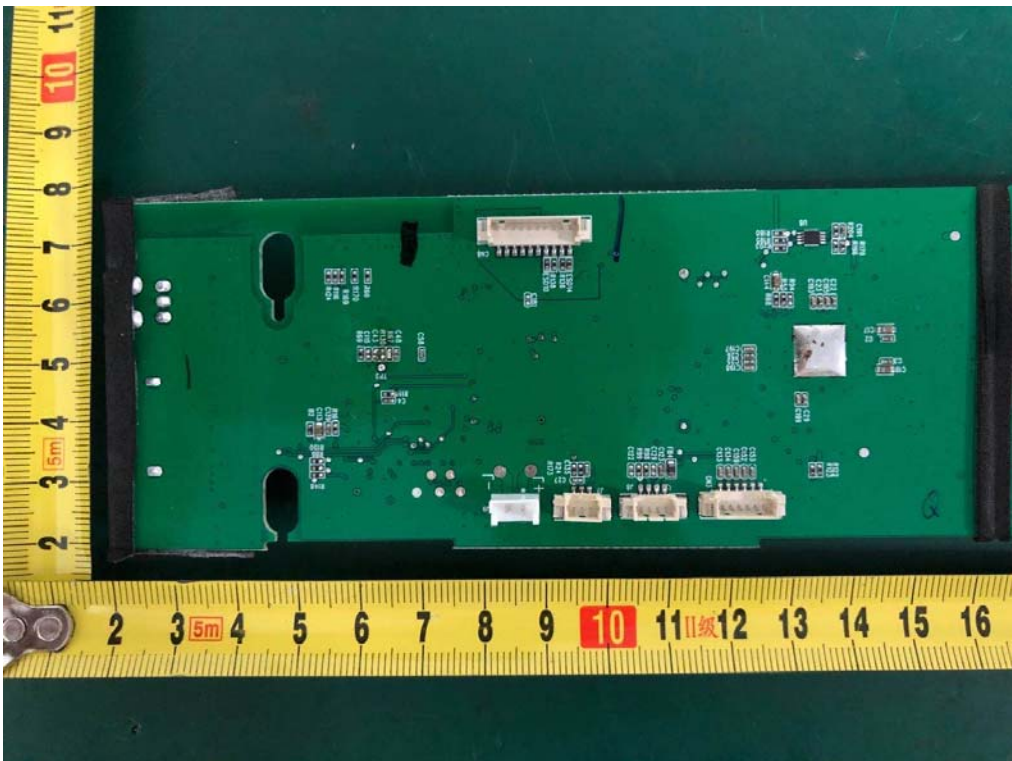

Internal Photos
M/N: SB3241n-H6

Internal Photos
M/N: SB3241n-H6

Internal Photos
M/N: SB3241n-H6

Internal Photos
M/N: SB3241n-H6

Internal Photos
M/N: SB3241n-H6

Bluetooth
Antenna

Internal Photos
M/N: SB3241n-H6

Internal Photos
M/N: SB3241n-H6

Internal Photos
M/N: SB3241n-H6

Internal Photos
M/N: SB3241n-H6

Internal Photos
M/N: SB3241n-H6