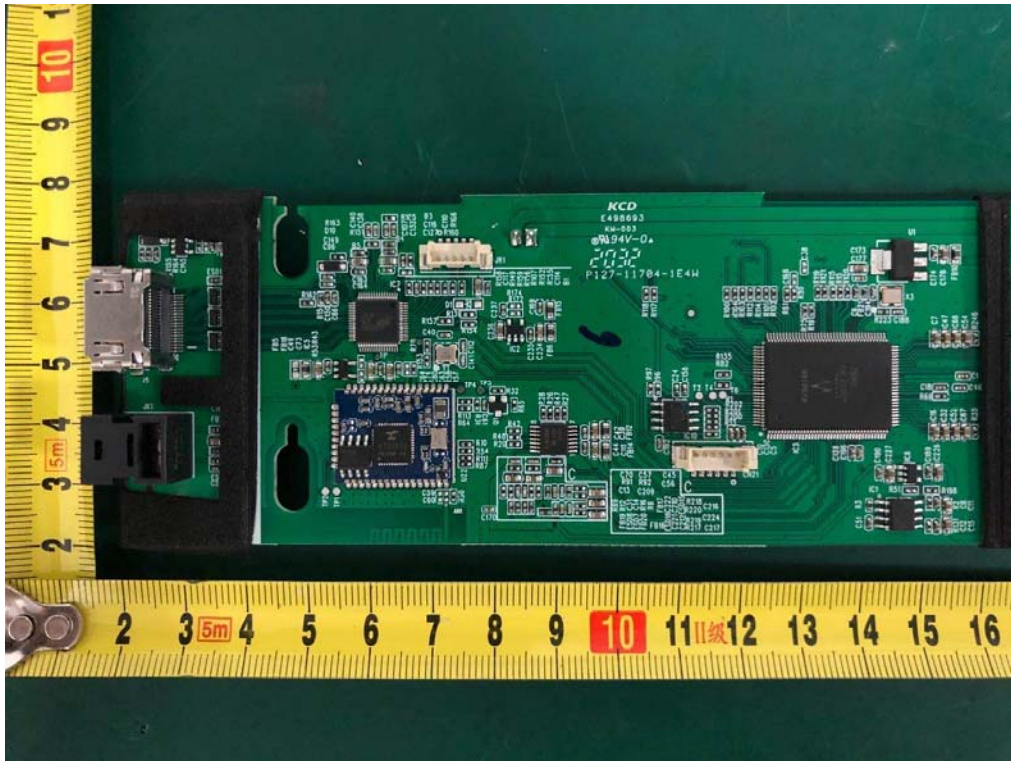

Internal Photos
M/N: SB3241n-H6

Internal Photos
M/N: SB3241n-H6

Internal Photos
M/N: SB3241n-H6

Internal Photos
M/N: SB3241n-H6

Internal Photos
M/N: SB3241n-H6

Bluetooth
Antenna

Internal Photos
M/N: SB3241n-H6