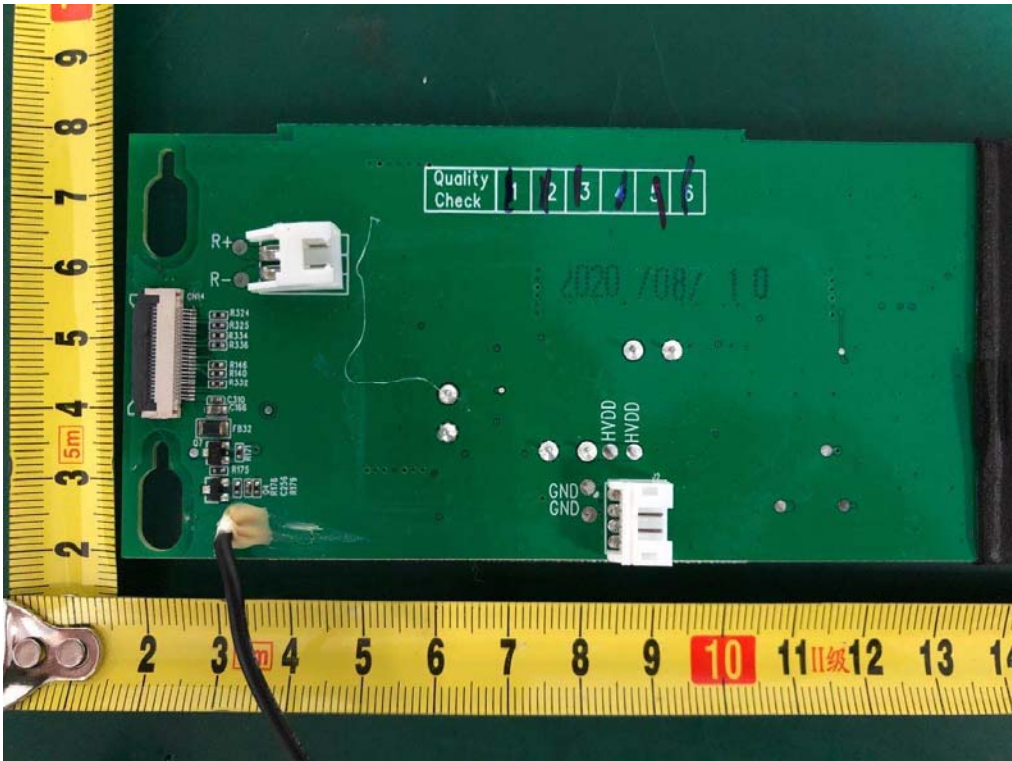

Internal Photos
M/N: SB3241n-H6

Internal Photos
M/N: SB3241n-H6

Internal Photos
M/N: SB3241n-H6

Internal Photos
M/N: SB3241n-H6

Internal Photos
M/N: SB3241n-H6

Bluetooth
Antenna

Internal Photos
M/N: SB3241n-H6