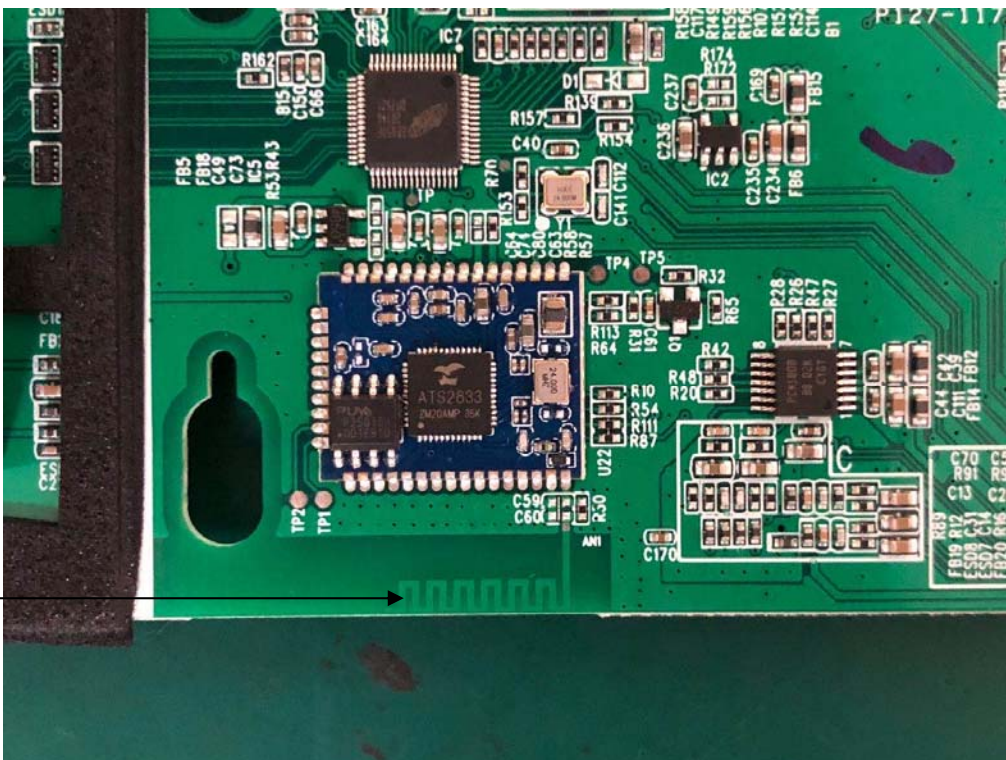

Internal Photos
M/N: SB3241n-H6

Internal Photos
M/N: SB3241n-H6

Internal Photos
M/N: SB3241n-H6

Internal Photos
M/N: SB3241n-H6

Internal Photos
M/N: SB3241n-H6

Bluetooth
Antenna

Internal Photos
M/N: SB3241n-H6

Internal Photos
M/N: SB3241n-H6

Internal Photos
M/N: SB3241n-H6

Internal Photos
M/N: SB3241n-H6

Internal Photos
M/N: SB3241n-H6