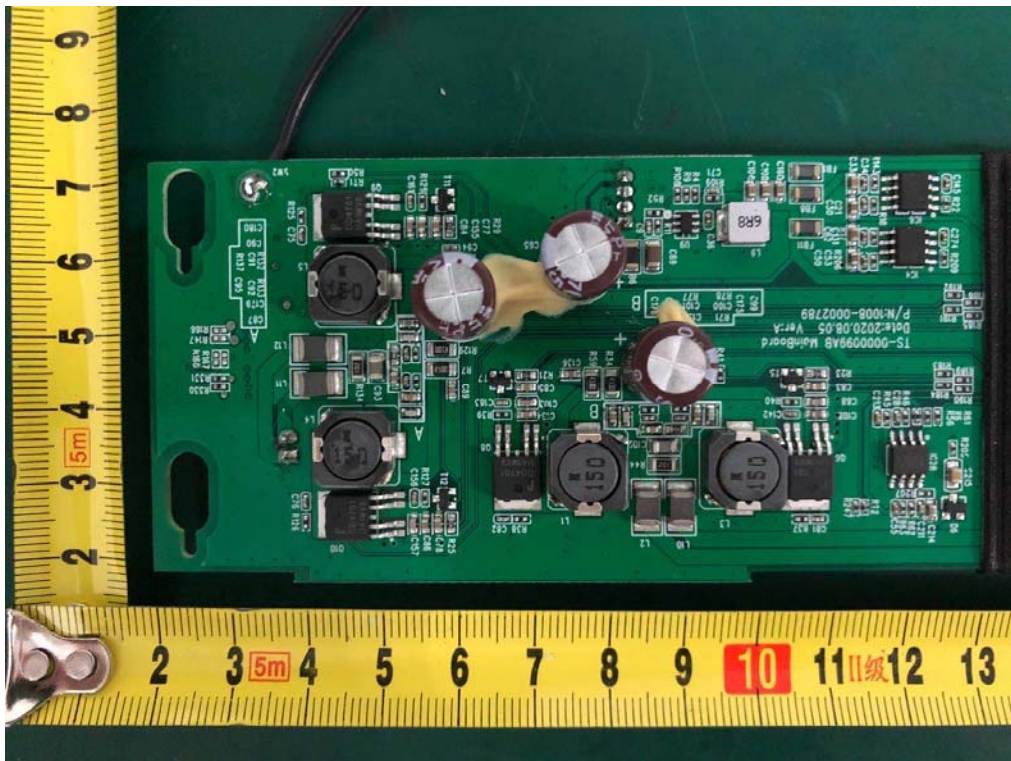

Internal Photos
M/N: SB3241n-H6

Internal Photos
M/N: SB3241n-H6

Internal Photos
M/N: SB3241n-H6

Internal Photos
M/N: SB3241n-H6

Internal Photos
M/N: SB3241n-H6

Bluetooth
Antenna

Internal Photos
M/N: SB3241n-H6

Internal Photos
M/N: SB3241n-H6

Internal Photos
M/N: SB3241n-H6

Internal Photos
M/N: SB3241n-H6

Internal Photos
M/N: SB3241n-H6