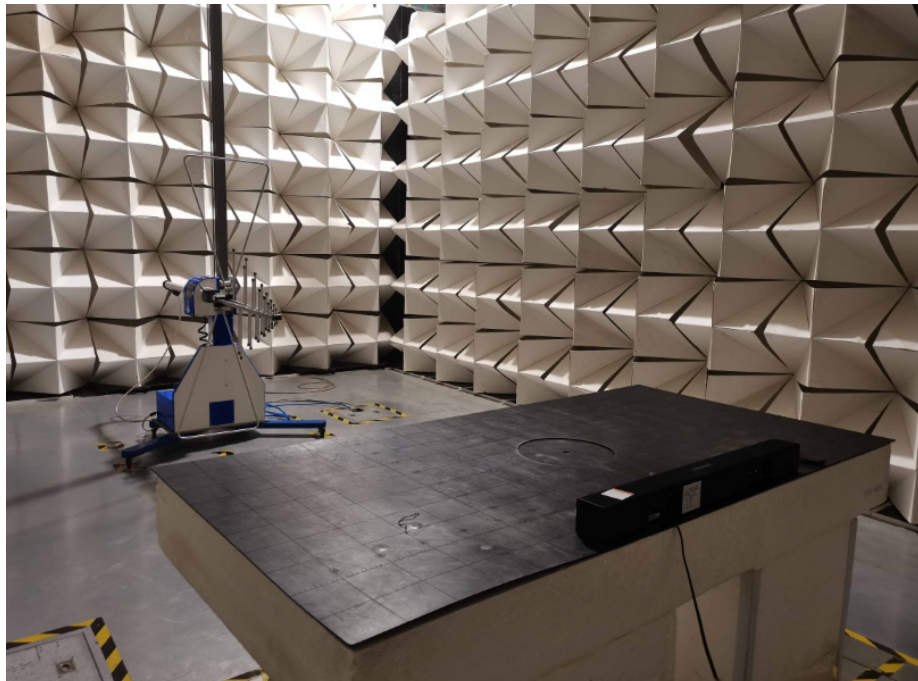

Appendix-SB3221n-J6-Photos

Photographs –Constructional Details

Setup photo Model SB3221n-J6 FCC ID: XN6-SB3221NJ6

Photograph – Conducted Emission Test Setup

Test Site 1#

Photograph - Spurious Emissions Radiated Test Setup

For 30MHz-1000MHz Test Site 2#

Appendix-SB3221n-J6-Photos

For Above 1GHz Test Site 1#