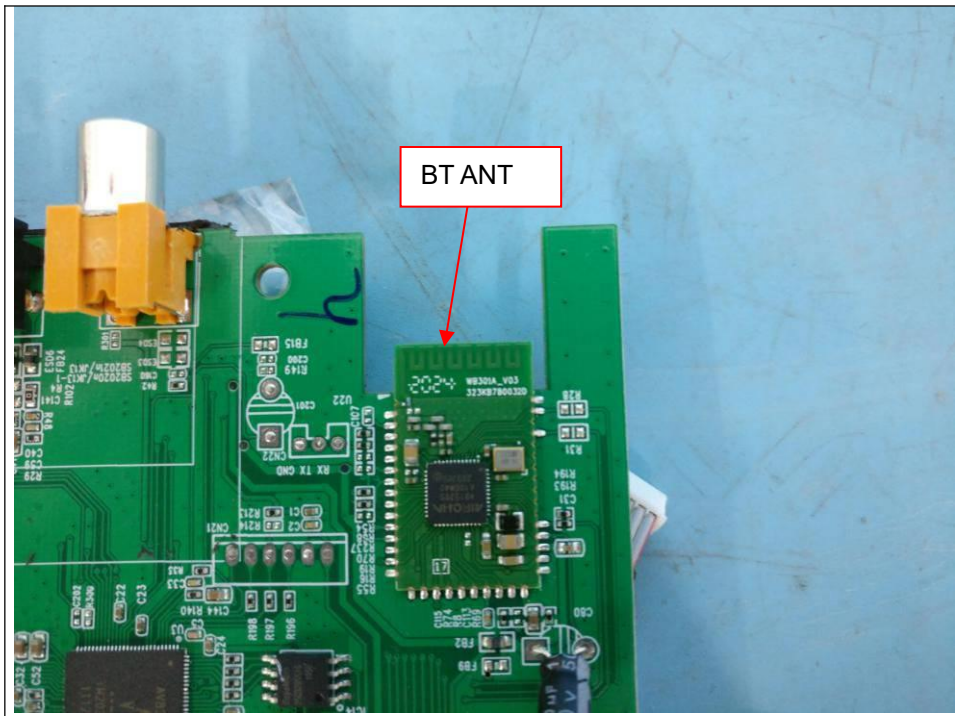

Internal photos of the EUT

Soundbar

Remote controller