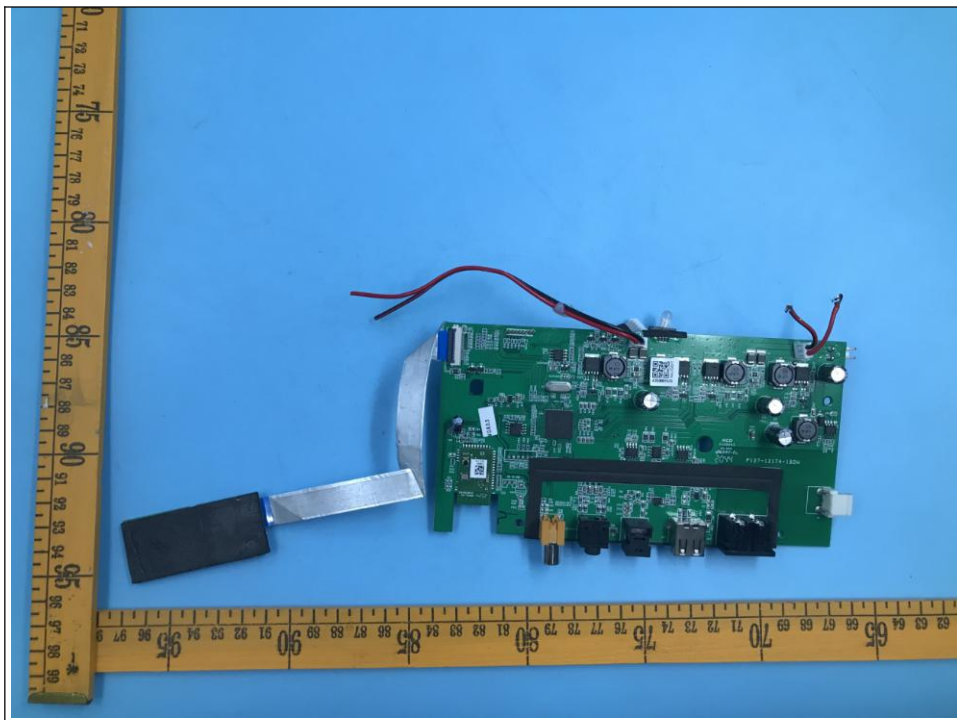

Internal photos of the EUT

Soundbar

Remote controller