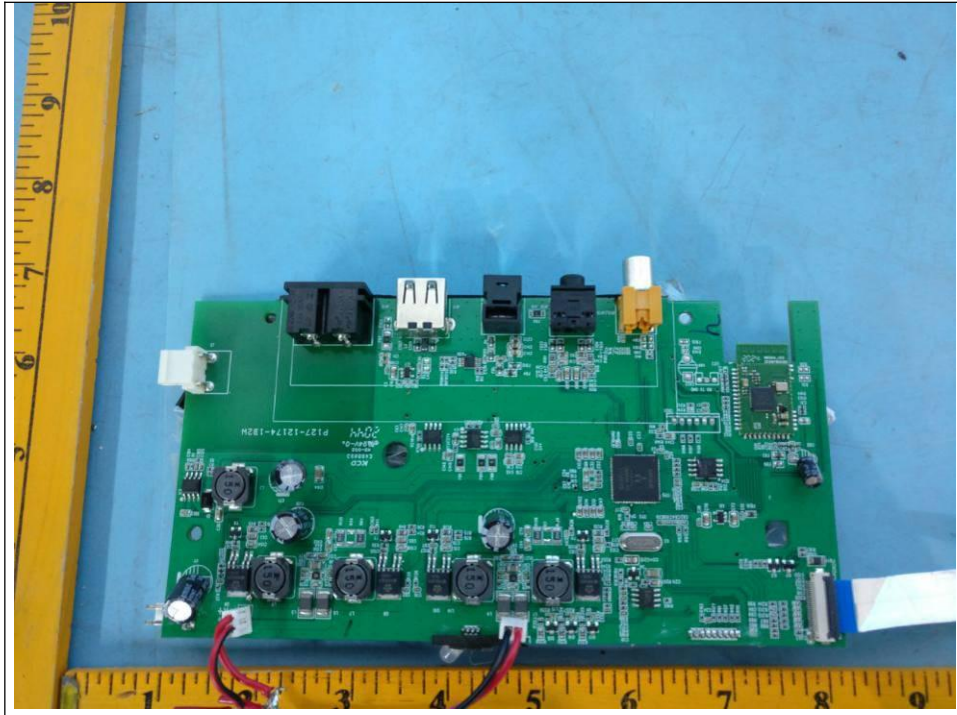

Internal photos of the EUT

Soundbar

Remote controller