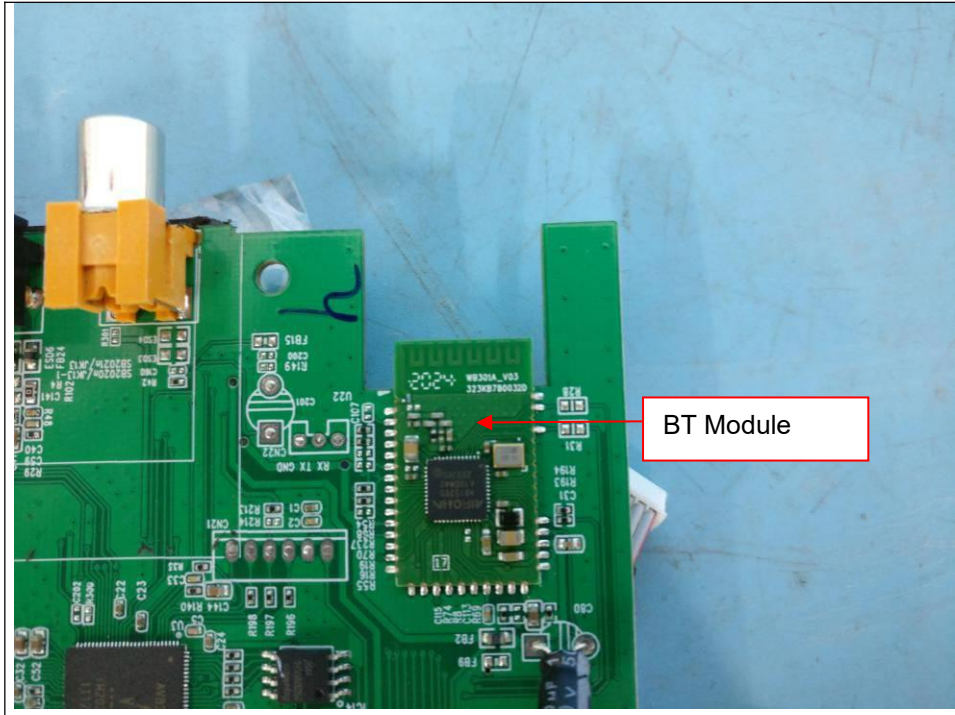

Internal photos of the EUT

Soundbar

Remote controller