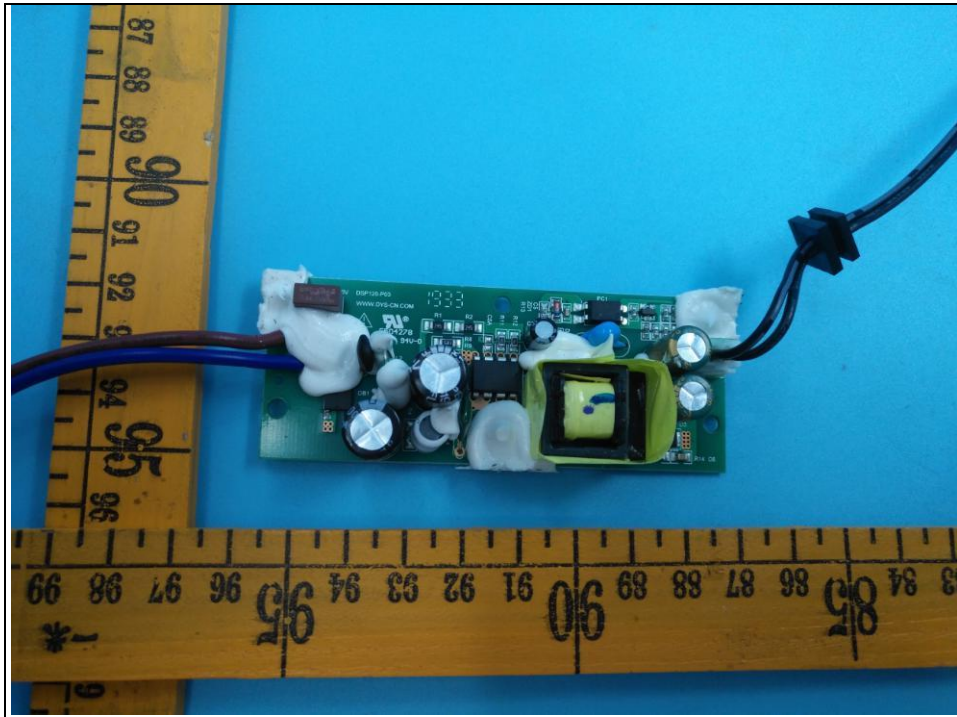

Internal photos of the EUT

Model: SB2020n-J6

Power board: DSP120-120100W

Power board:CS12J120100FO

Remote controller