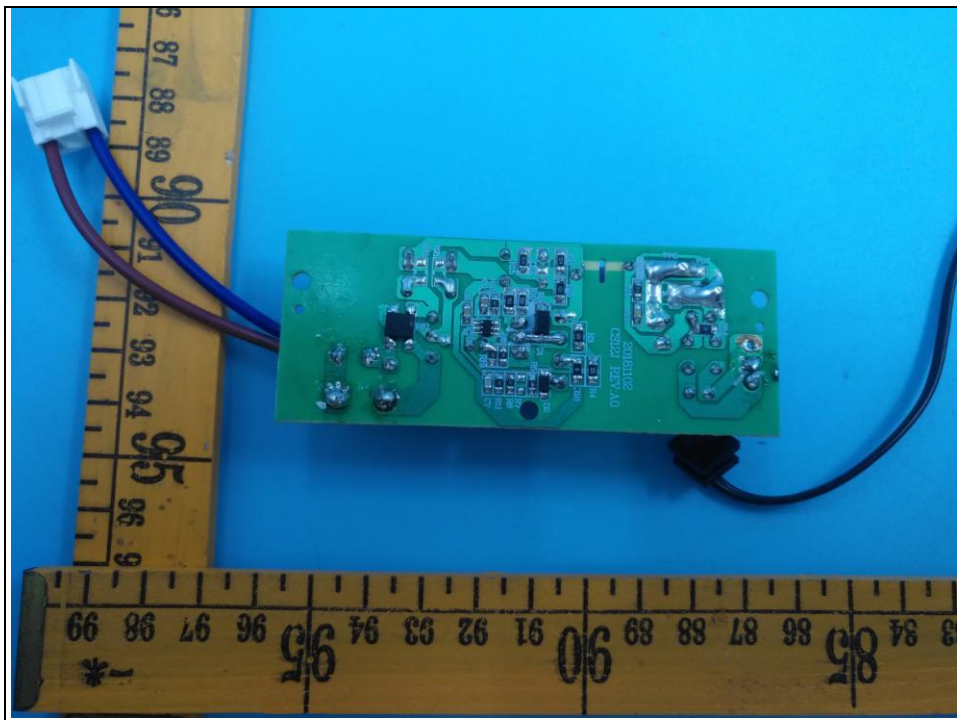

Internal photos of the EUT

Model: SB2020n-J6

Power board: DSP120-120100W

Power board:CS12J120100FO

Remote controller