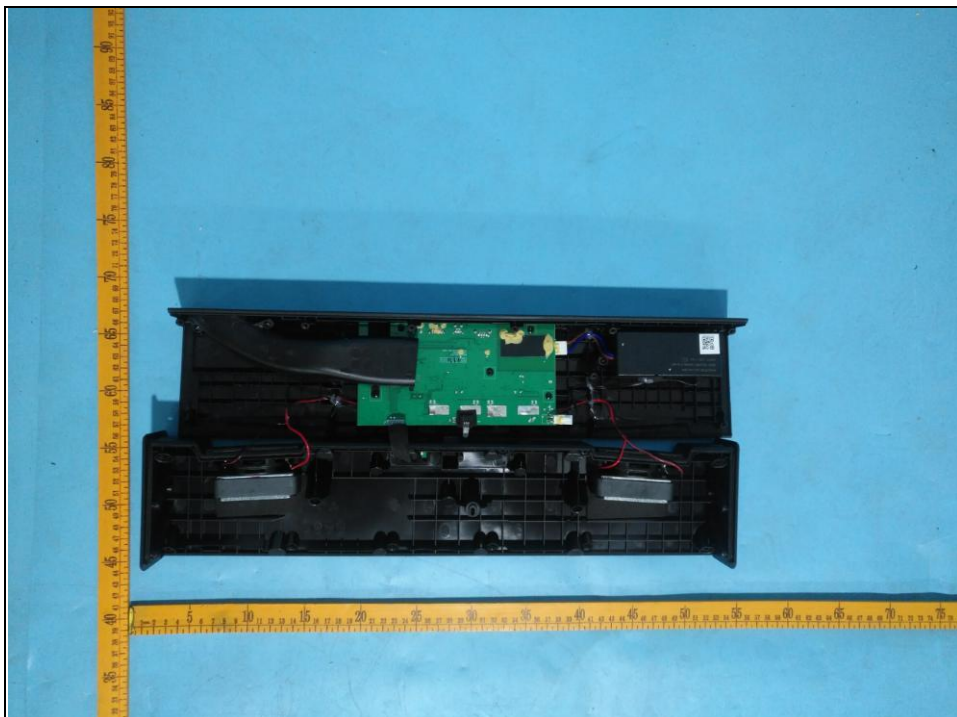

Internal photos of the EUT

Model: SB2020n-J6

Power board: DSP120-120100W

Power board:CS12J120100FO

Remote controller