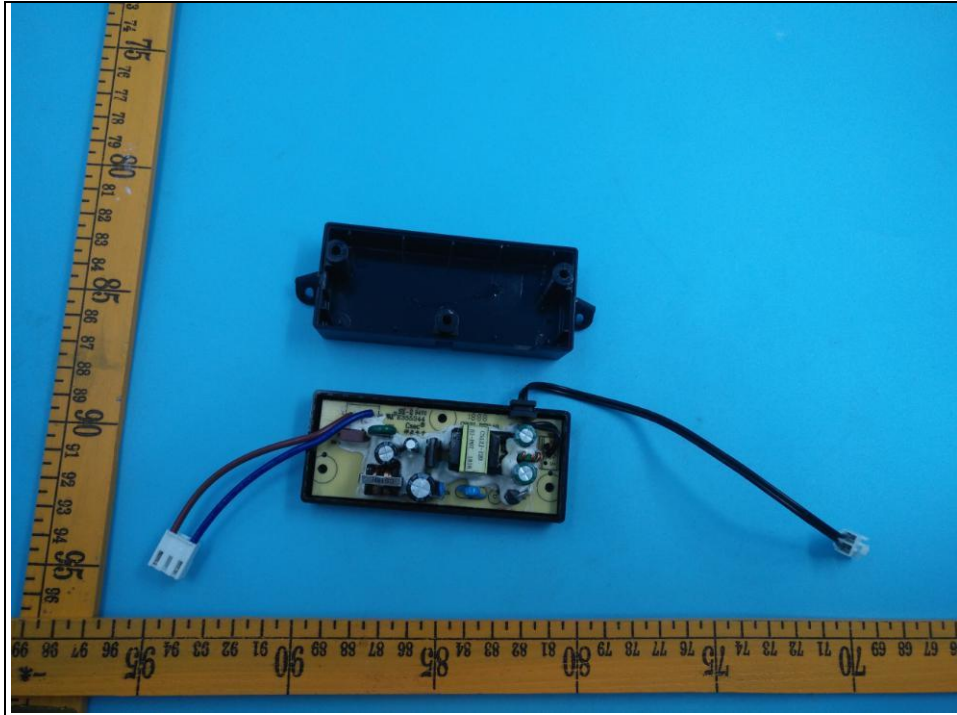

Internal photos of the EUT

Model: SB2020n-J6

Power board: DSP120-120100W

Power board:CS12J120100FO

Remote controller