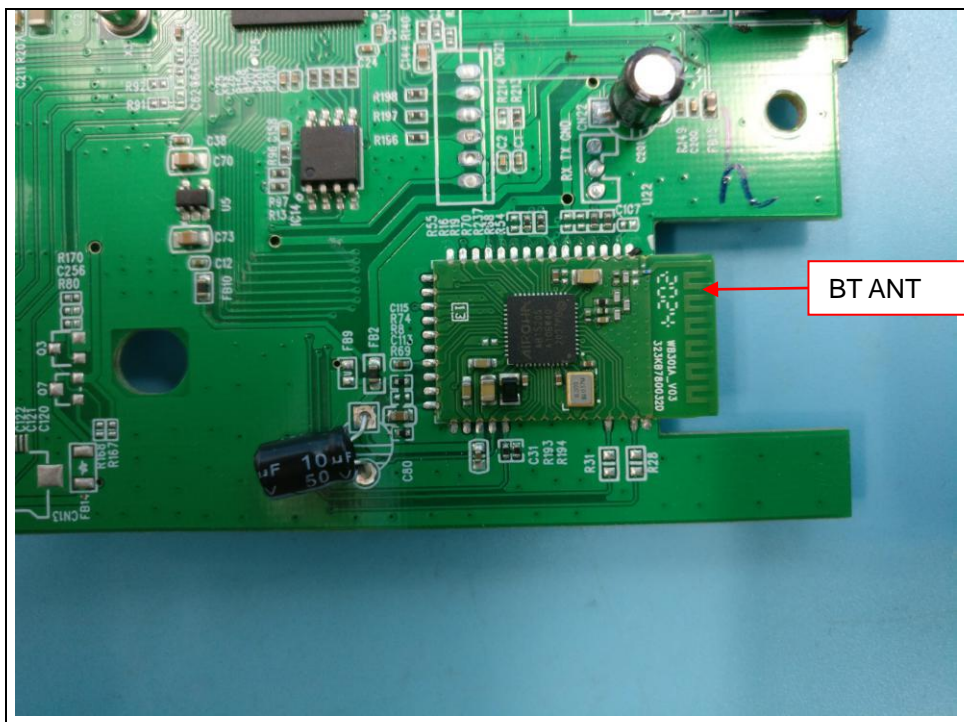

Internal photos of the EUT

Model: SB2020n-J6

Power board: DSP120-120100W

Power board:CS12J120100FO

Remote controller