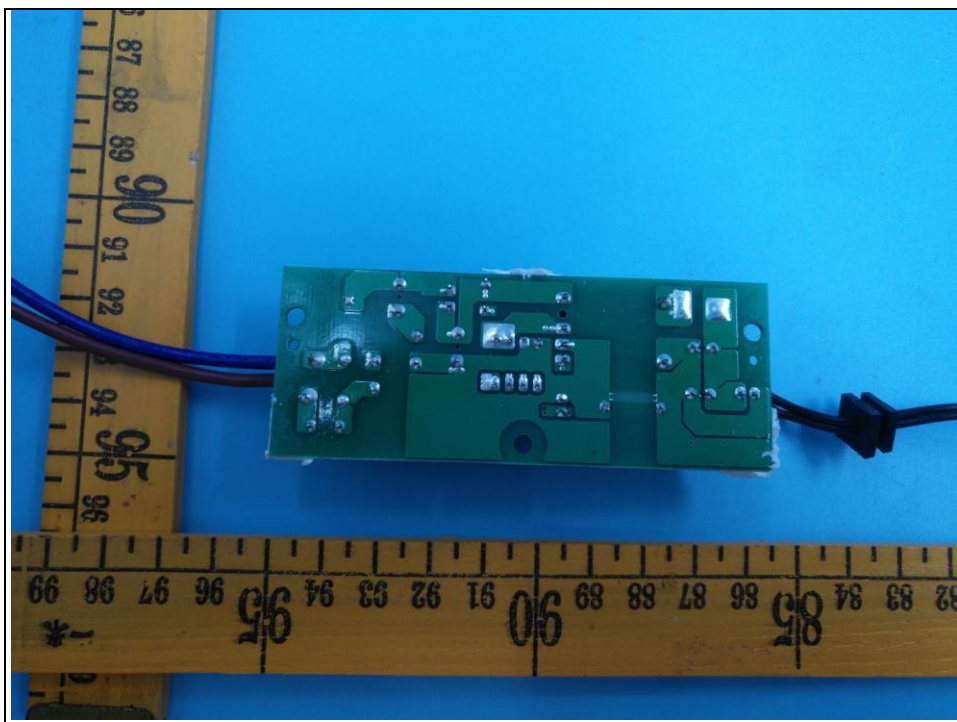

Internal photos of the EUT

Model: SB2020n-J6

Power board: DSP120-120100W

Power board:CS12J120100FO

Remote controller