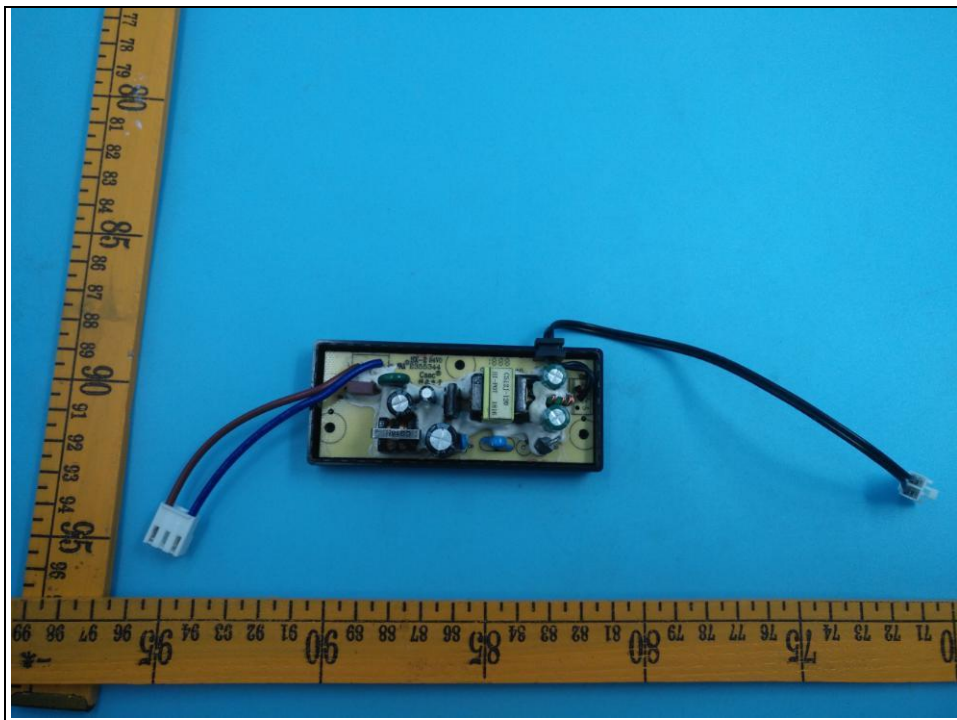

Internal photos of the EUT

Model: SB2020n-J6

Power board: DSP120-120100W

Power board:CS12J120100FO

Remote controller