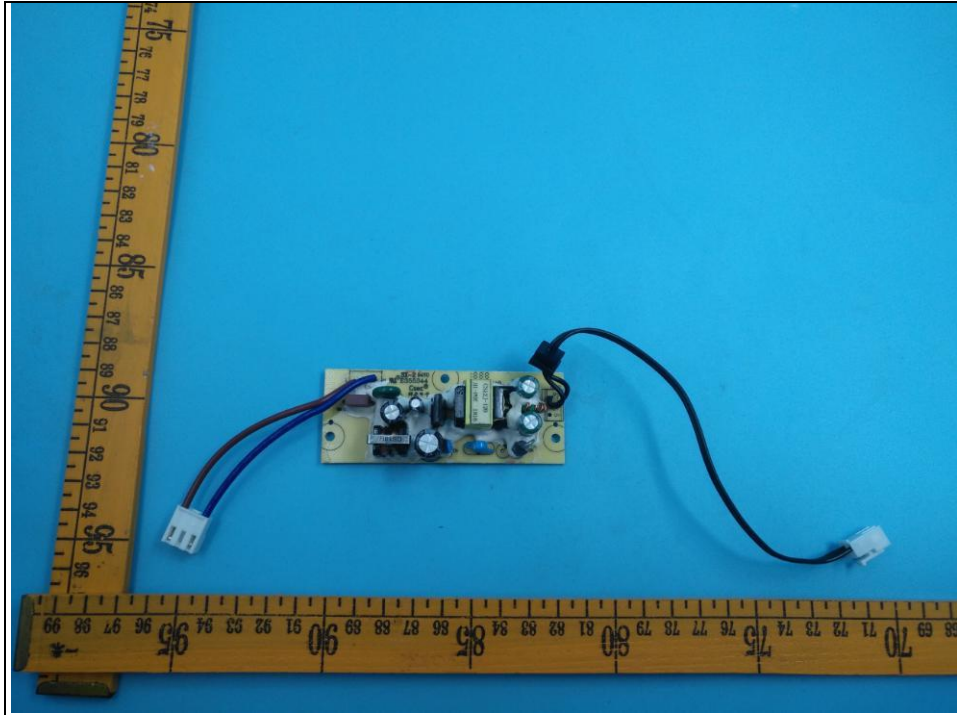

Internal photos of the EUT

Model: SB2020n-J6

Power board: DSP120-120100W

Power board:CS12J120100FO

Remote controller