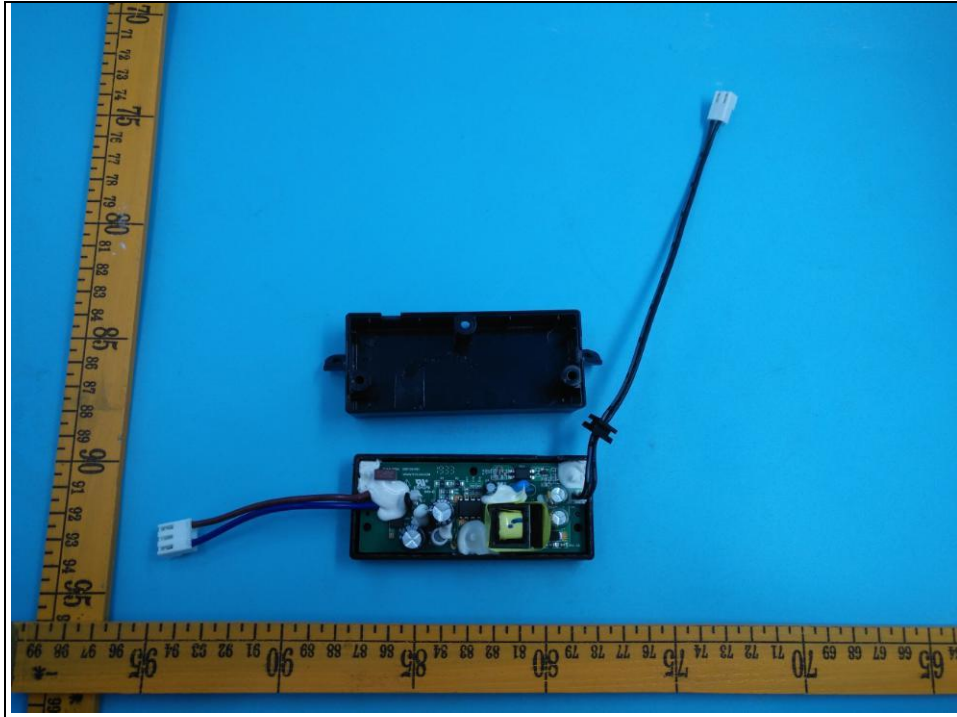

Internal photos of the EUT

Model: SB2020n-J6

Power board: DSP120-120100W

Power board:CS12J120100FO

Remote controller