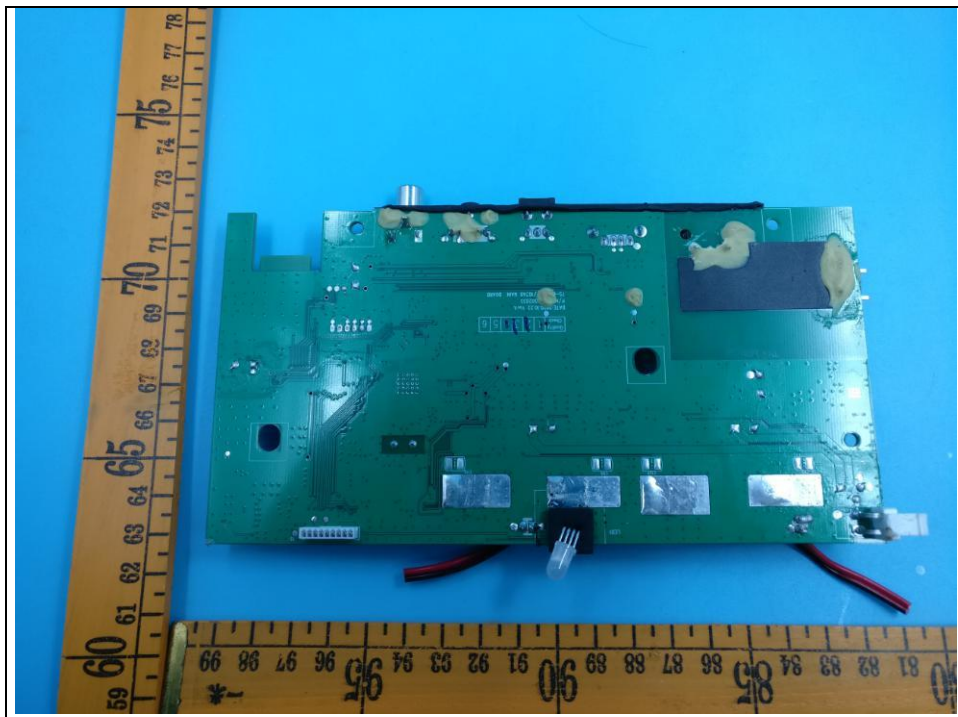

Internal photos of the EUT

Model: SB2020n-J6

Power board: DSP120-120100W

Power board:CS12J120100FO

Remote controller