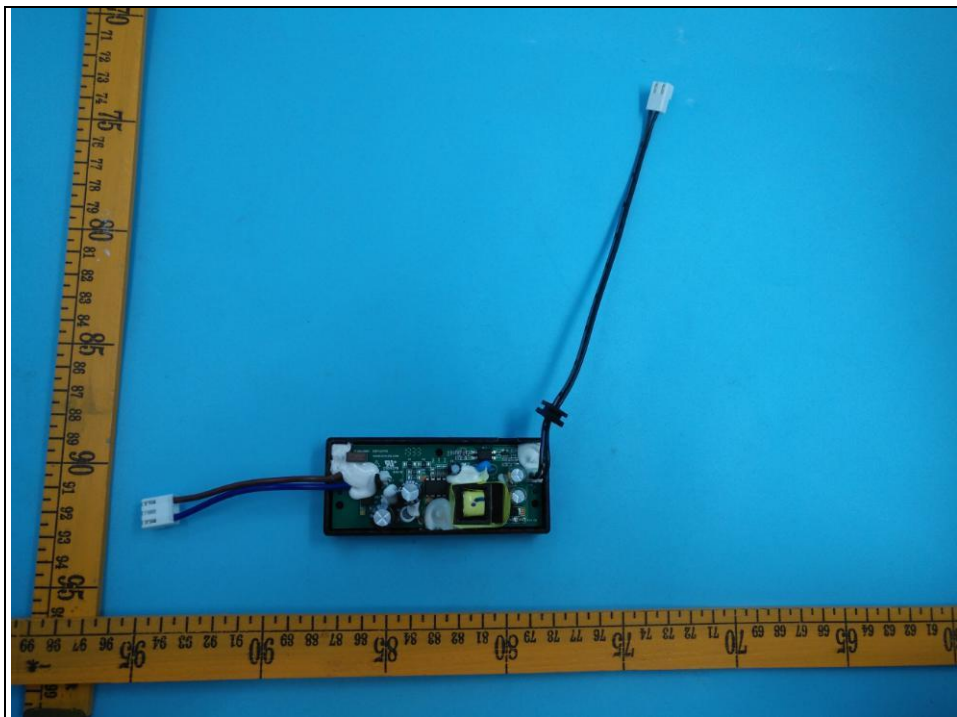

Internal photos of the EUT

Model: SB2020n-J6

Power board: DSP120-120100W

Power board:CS12J120100FO

Remote controller