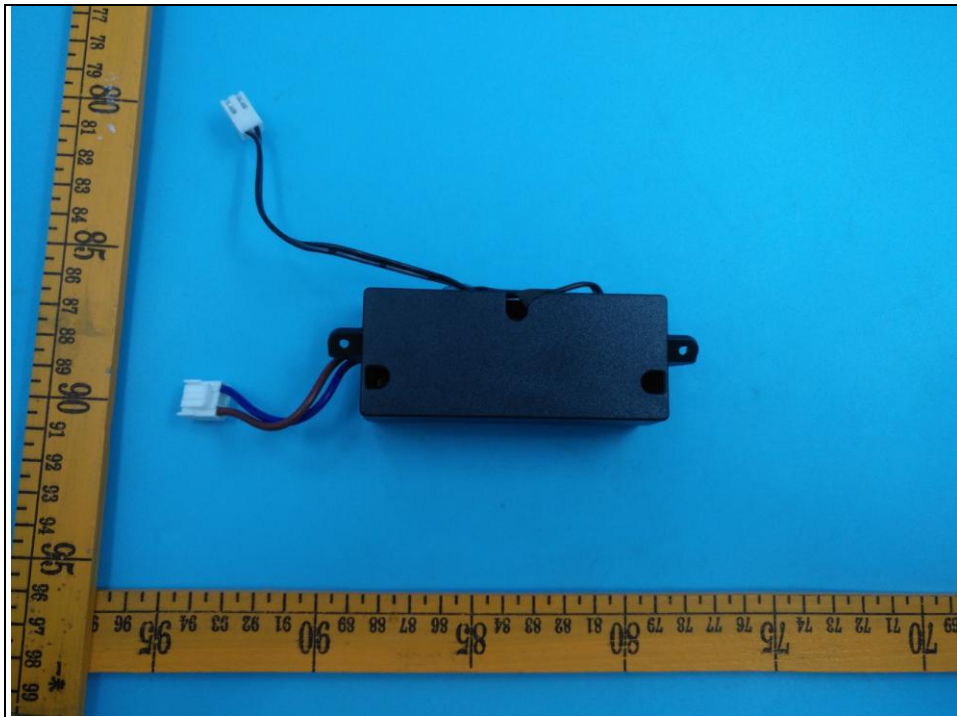

Internal photos of the EUT

Model: SB2020n-J6

Power board: DSP120-120100W

Power board:CS12J120100FO

Remote controller