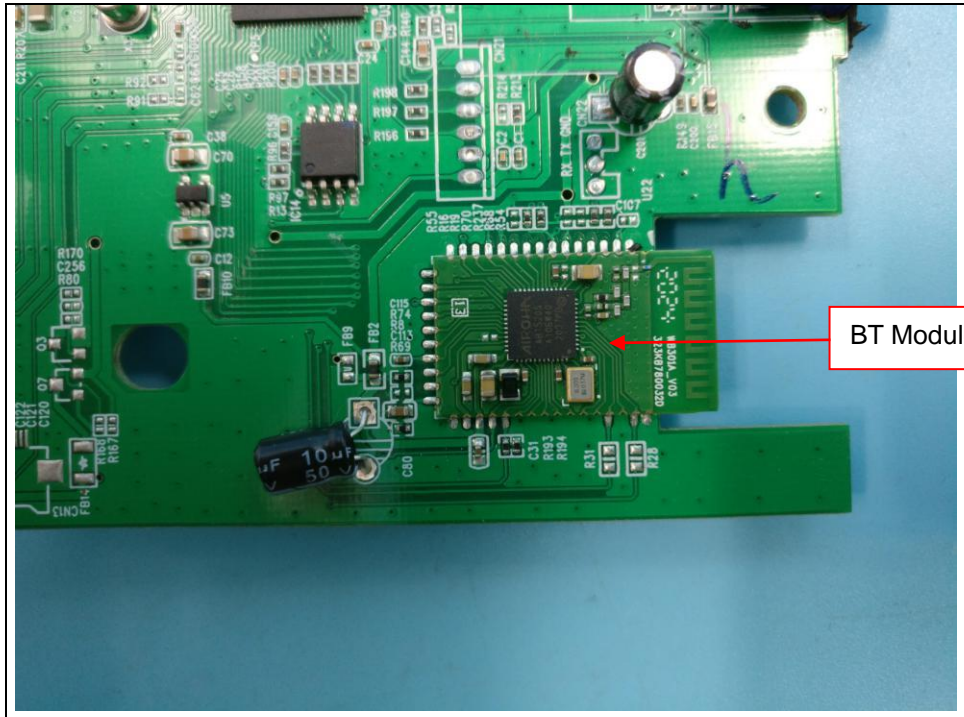

Internal photos of the EUT

Model: SB2020n-J6

Power board: DSP120-120100W

Power board:CS12J120100FO

Remote controller