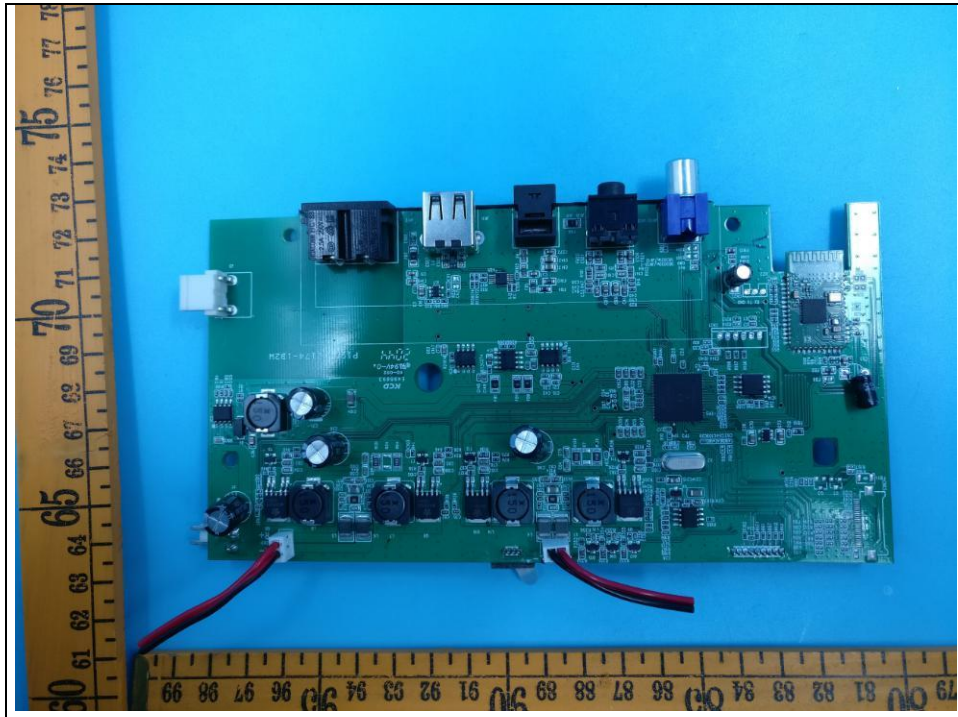

Internal photos of the EUT

Model: SB2020n-J6

Power board: DSP120-120100W

Power board:CS12J120100FO

Remote controller