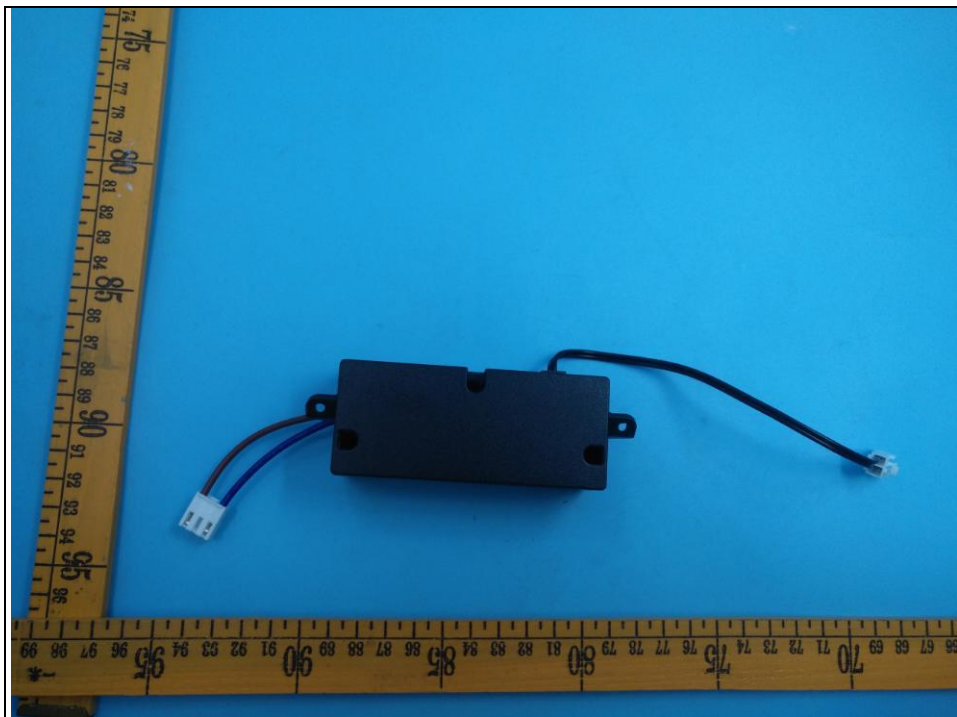

Internal photos of the EUT

Model: SB2020n-J6

Power board: DSP120-120100W

Power board:CS12J120100FO

Remote controller