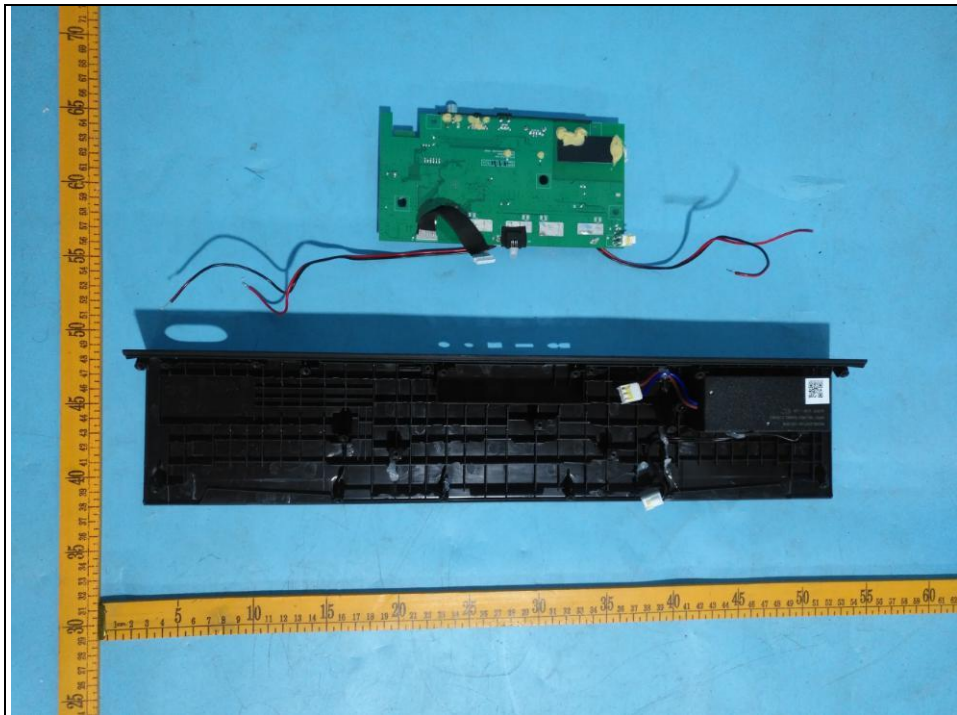

Internal photos of the EUT

Model: SB2020n-J6

Power board: DSP120-120100W

Power board:CS12J120100FO

Remote controller