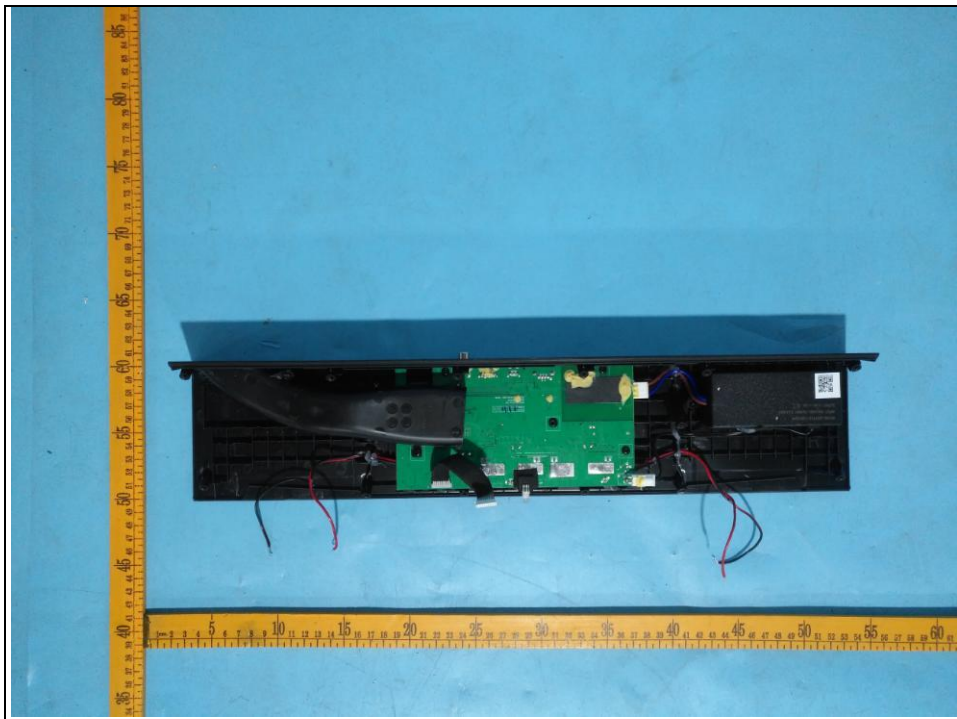

Internal photos of the EUT

Model: SB2020n-J6

Power board: DSP120-120100W

Power board:CS12J120100FO

Remote controller