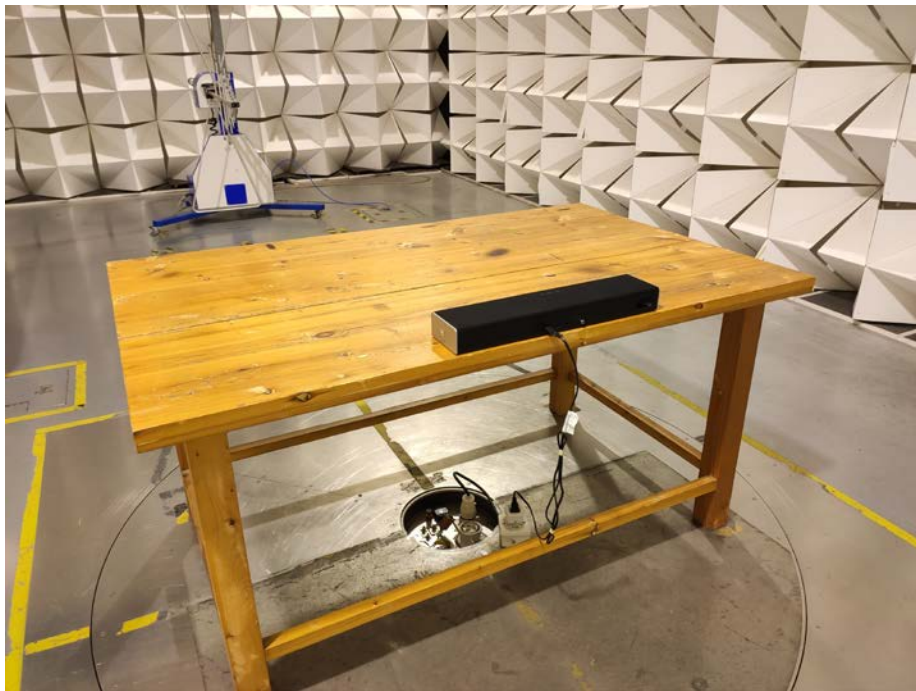

Appendix- Test set up-Photos

Model: SB2020n-G6

Photograph-Conducted Emissions Test Setup Photos

Radiation Emission Test Setup

9 kHz to 30 MHz

Appendix- Test set up-Photos

From 30 MHz to 1GHz

Above 1GHz