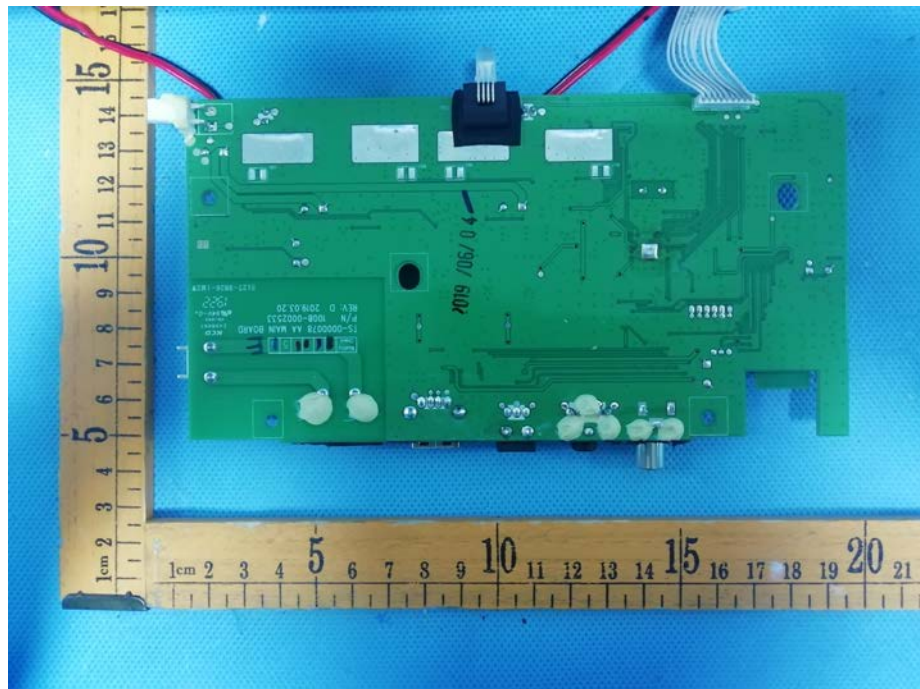

Appendix-Internal-Photos

Model: SB2020n-G6

EUT- Internal Photos

Appendix-Internal-Photos

Appendix-Internal-Photos

Appendix-Internal-Photos

Appendix-Internal-Photos

Appendix-Internal-Photos

Power Board 1(Model: DSP120-120100W)

Appendix-Internal-Photos

Power Board 2(Model: CS12J120100F0)

Appendix-Internal-Photos