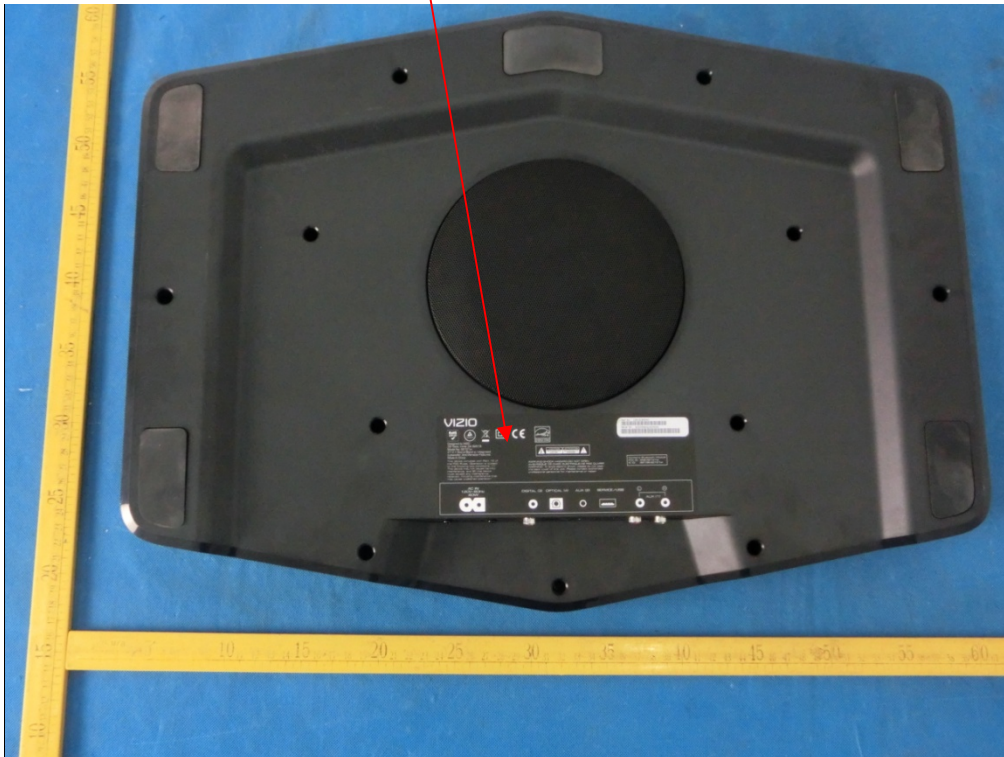

# FCC ID LABELING AND LOCATION

## FCC ID Label

21"2.1Sound Stand	
Model NO.: S2121w-D0	<b>VIZIO</b>
Input Rating: AC120V/60Hz	
FCC ID: XN6-S2121W	
Zylux Acoustic Corporation	Made in China
This device complies with part 15 of the FCC Rules. Operation is subject to the following two conditions:	
(1) This device may not cause harmful interference, and	
(2) this device must accept any interference received, including interference that may cause undesired operation.	

## FCC ID Label Location

The label shown shall be permanently affixed at a conspicuous location on the device and be readily visible to the user at the time purchase (Labeling requirements per 2.925)